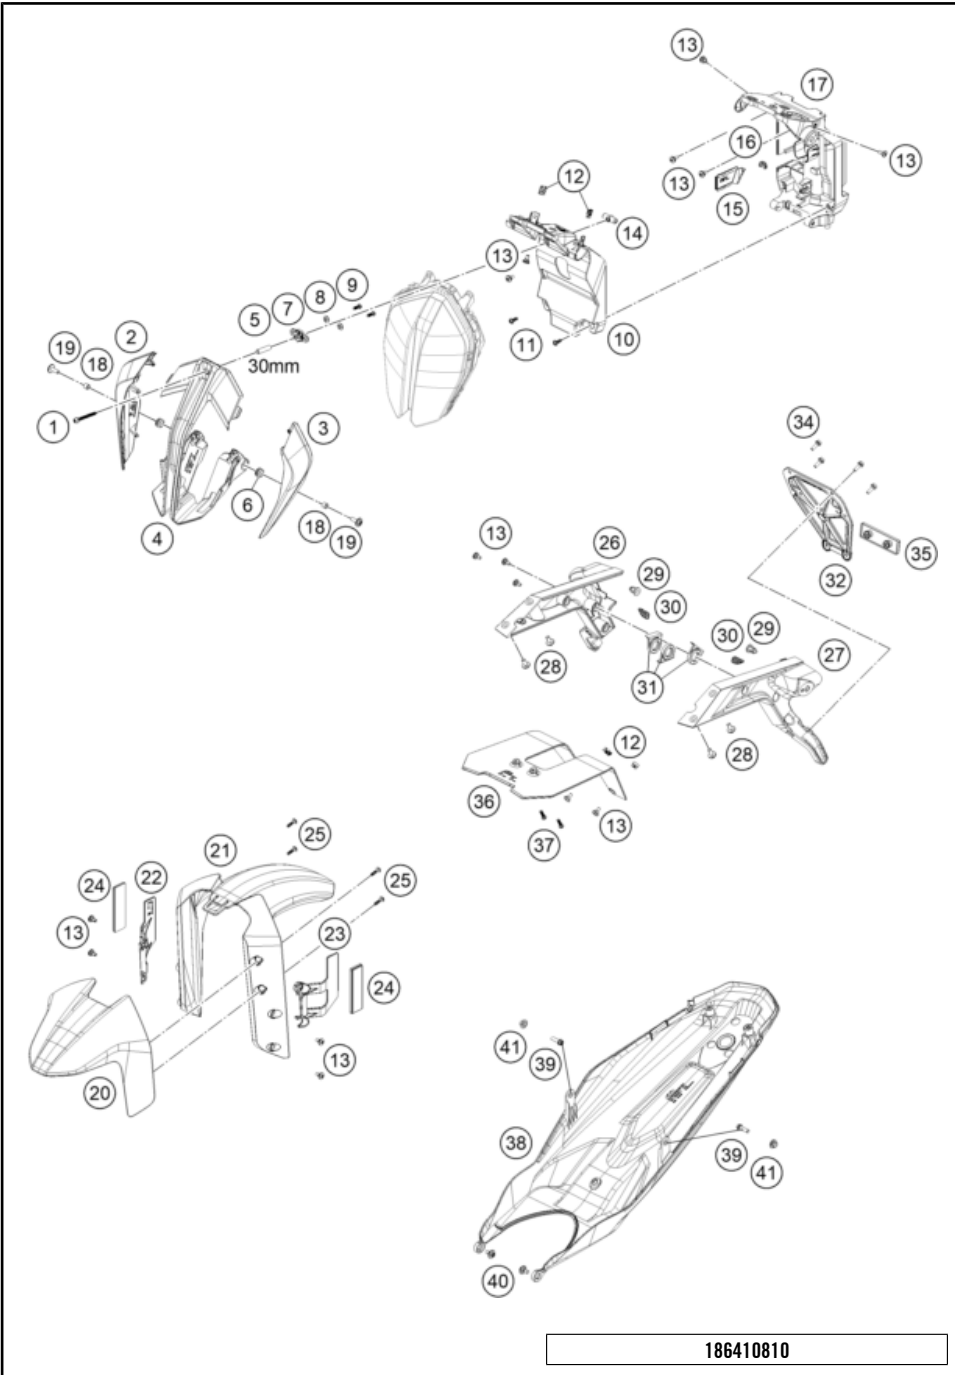

POS	PARTNUMBER	PARTNAME	PIECE
40	83008000012	special screw M6x12x3	2
41	50308053000	BUSH FOR SPOILER 6X11X16X7,5	2

186410810   56242   * NEW PART   X ON DEMAND