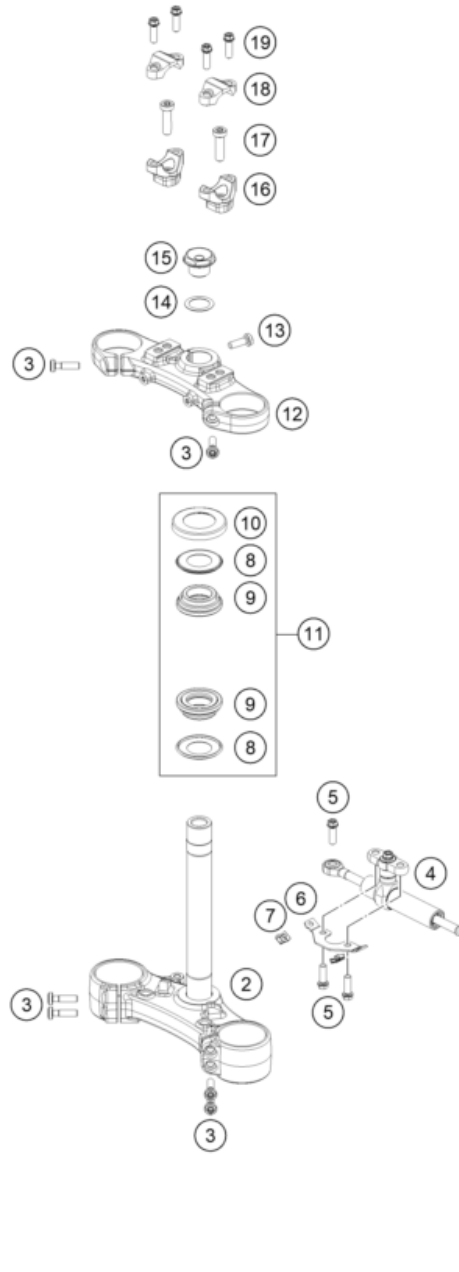

# FRONT FORK, TRIPLE CLAMP

890 DUKE, black 2021 EU 2021

POS	PARTNUMBER	PARTNAME	PIECE
1	0636C126U201102	Fork KTM 890 Duke 21	1
2	6360103203230S	Triple clamp bottom cml. X=32mm black	1
3	0035080306	SHCS M8x30 TX45	4
4	16181R54E	Steering damper cpl.	1
5	0025080256S	HH COLLAR SCREW M8X25 TX40	3
6	6410104400033	Retaining bracket brake line guide	1
7	69008021080	clip nut M5	2
8	69001084100	Steering head gasket	2
9	69001181000	STEERINGHEAD KPL.17	2
10	69001086100	PROT. RING STEER. HEAD BEARING	1
11	69001181010	Steering head rep. Kit	1
12	6410103403230S	Upper Triple Clamp	1
13	0035080256S	ISA collar screw M8x25 ISA45	1
14	63601042000	Shim ring	1
15	54801036000C1	Steering head screw M20x1,5 WS_27	1
16	5940103903230	HANDLEBAR SUPPORT D=28 H=32 BL	2
17	0032100356S	AH-COLLAR SCREW M10X35 ISA45	2
18	7720103800030	HANDLEBAR CLAMP 28MM	2
19	0025080256	HH collar screw M8x25	4

# FRONT FORK DISASSEMBLED

890 DUKE, black 2021 EU 2021

POS	PARTNUMBER	PARTNAME	PIECE
1	43578257	fork outer tube 44,33x515 dt54 db57	2
2	43578206	Fork protection ring d43	2
3	43578219	O-ring 40x2,5 VMQ70 red ISO 3601	2
4	43578097S1	Fork shoe right d43mm cmpl.	1
5	43578096S1	Fork shoe left d43mm cmpl.	1
6	0025080206	HH collar screw M8x20	4
7	43578176S7	Cartridge right 890 Duke 21 cpl.	1
8	43578195S7	cartridge left 890 Duke 21 cpl.	1
9	43578297S	main spring (38.2) 7.5-320 fork	1
10	43578209S1	screw cap M51x1.5 cpl.	2
11	52000210SET	Sticker set APEX OC 90x40	1
94	T511	SILICONE GREASE F. DUST STRI	x
95	48601166S1	Fork Fluid Viscosity 4.0 5Lx4	x
96	R14042	GUIDE BUSHING SET	x
97	R516T	Fork sealing kit 43mm	x
98	R14032	AH bolt M10x25 set	x
99	RP80002	Shim Kit Fork	x