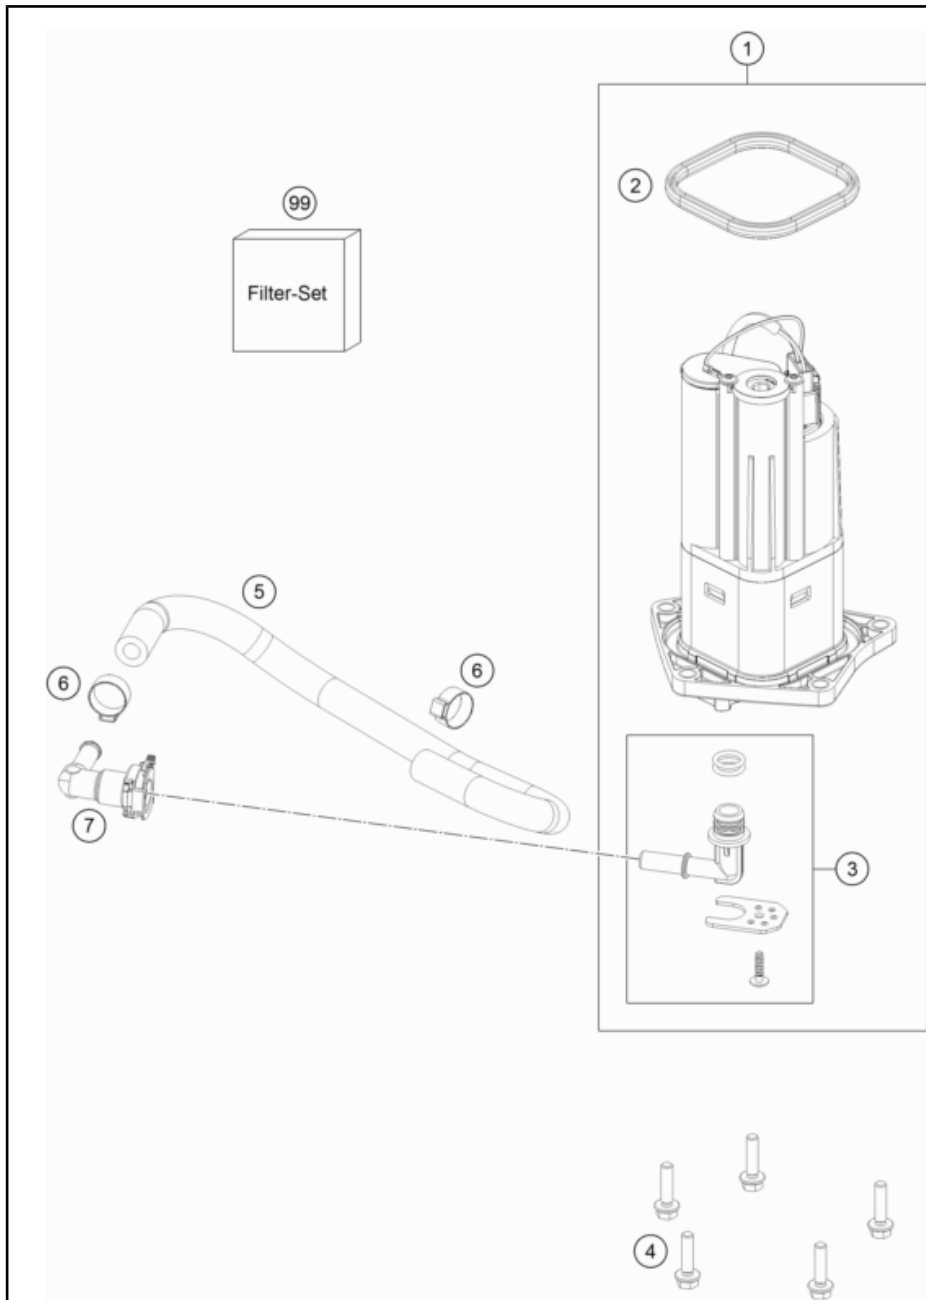

186410730

POS	PARTNUMBER	PARTNAME	PIECE
1	64107088000	Fuel pump cpl.	1
2	64107189000	Sealing	1
3	64107092000	Hydraulic connection	1
4	0025050206	HH collar screw M5x20 TX30	5
5	64107016040	Fuel hose with protective sleeve	1
6	00050157706	VARIABLE ONE-EAR CLAMP 15,7MM	2
7	76007028000	ELBOW CONNECTOR	1
99	64107090000	Filter kit	x

49813

* NEW PART

X ON DEMAND