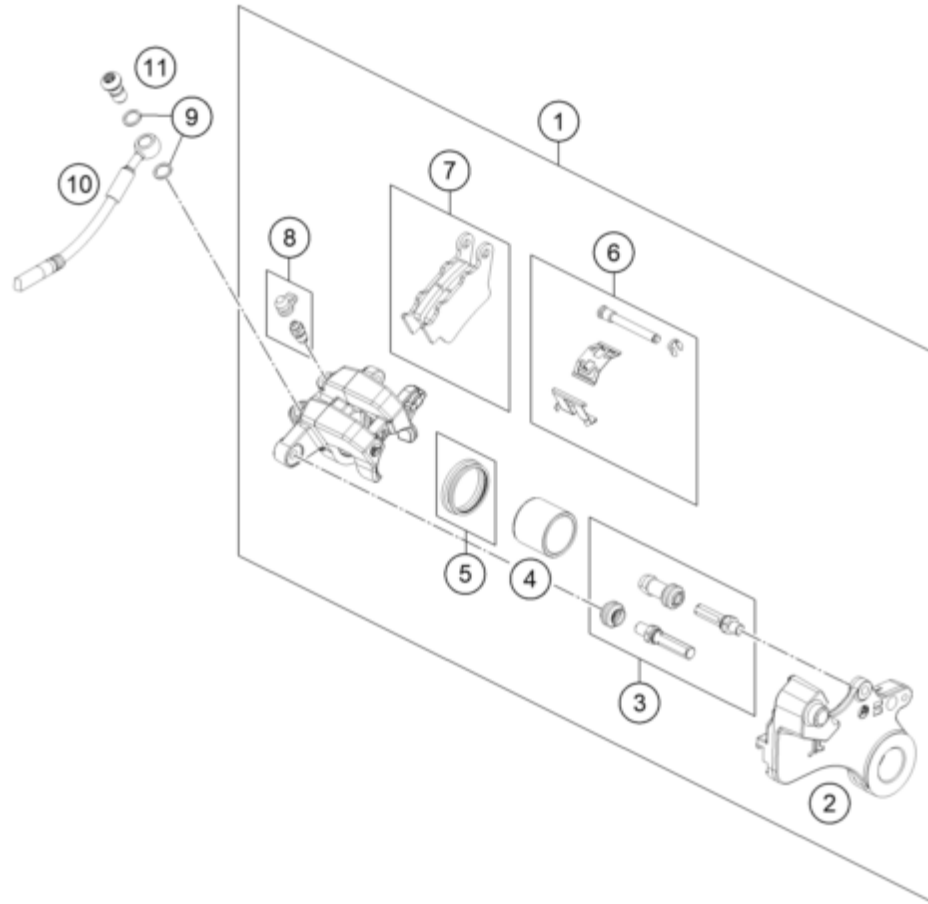

POS	PARTNUMBER	PARTNAME	PIECE
1	64113080000	brake caliper rear	1
2	64113075000	Brake caliper bracket rear	1
3	64113084000	Cup set	1
4	64113083000	Piston	1
5	64113081000	Square and dust seal set	1
6	64113085000	Retaining spring set	1
7	64113090000	Brake pad set	1
8	64113020000	Bleeder + cap	1
9	0603100141	sealing ring DIN 7603 10x14x1	2
10	64142004000	Hydraulic Rear Brake Hecu - Caliper	1
11	62113020100	banjo bolt M10x1x19.5	1

186411390

49769

* NEW PART

X ON DEMAND