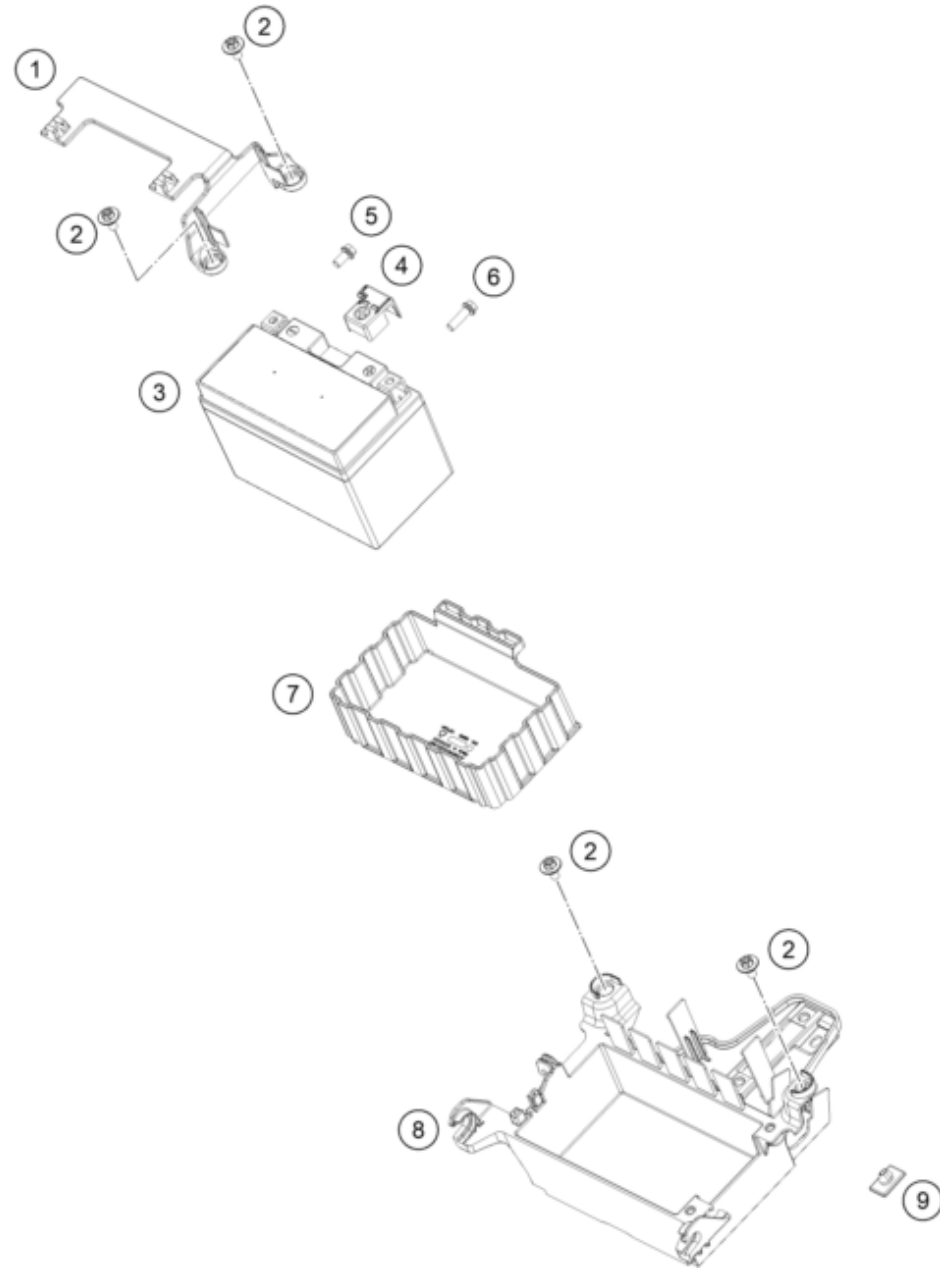

\* NEW PART X ON DEMAND

POS	PARTNUMBER	PARTNAME	PIECE
1	63611075100	Main wiring harness	1
2	61111057000	RELAY CM1A-R-12V-H80 07	5
3	75011087050	RUBBER CASING FOR FUSE BOX	1
4	75011088010	FUSE 10A 07	x
5	61111018100	TEMPERATURE SENSOR	1
6	64111197000	mass cable tank-frame	1
7	64111096000	mass cable starter-frame	1
8	64111097000	mass cable starter-battery	1
9	64111059000	starter cable	1
10	64111076033	Rear Harness cpl.	1
11	64111059050	battery cable	1
12	64111058010	Cover cap starter relay	1
13	0912060083	AH SCREW DIN0912-M 6X 8	2
14	58011109130	FUSE 30 A	2
15	76211058000	STARTER RELAY 07	1
18	64111060133	Direct current horn cpl.	1
19	0024060106	HH COLLAR SCREW M6X10 TX30	1
20	60311034000	VOLTAGE REGULATOR	1
21	0025060206S	HH collar screw M6x20 TX30	2
22	60011093045	RUBBER CABLE TIE 45MM 03	x
23	44011076140	CABLE TIE 140/2,5MM BLACK	x
23	44011076200	CABLE TIE 200/3,6MM BLACK	x
24	69011092000	CABLE TIE W. SOCKET D=6,5	1
25	0025060126	HH collar screw M6x12 TX30	1
26	58411098100	CONTACT WASHER M6 VSV-K6	2
27	0025060166	HH collar screw M6x16 TX30	1

206361110

55683

\* NEW PART

X ON DEMAND

POS	PARTNUMBER	PARTNAME	PIECE
1	63611055000	Clamp	1
2	83008000012	special screw M6x12x3	4
3	64111053000	battery HTZ12A-BS(DA)	1
4	62111059060	COVER POSITIVE POLE	1
5	0025060126	HH collar screw M6x12 TX30	1
6	0025060206	HH collar screw M6x20 TX30	1
7	64111053050	Accumulator Casing	1
8	63611054000	Battery compartment	1
9	77307040041	Isolation pad	1