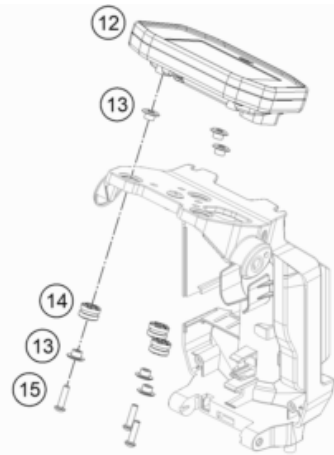

POS	PARTNUMBER	PARTNAME	PIECE
1	64111066044	Lockset CPL.	1
4	64111067010	Blank Key KTM	x
5	64107050000	Seat lock	1
9	64107051000	Cable Bracket Lock	1
10	76011064000	TAMPERPROOF SCREW M6 IGN.LOCK	2
11	0738060181	BHCS ISO 7380 M6X18	2
12	64114069000	Dashboard	1
13	6071406905033	Bushing, speedometer bracket	6
14	61314069051	DAMP. COMPONENT SPEEDOMETER	3
15	0738050202	Lens head screw ISO 7380-M5X20A2	3

186411430

49774

* NEW PART

X ON DEMAND