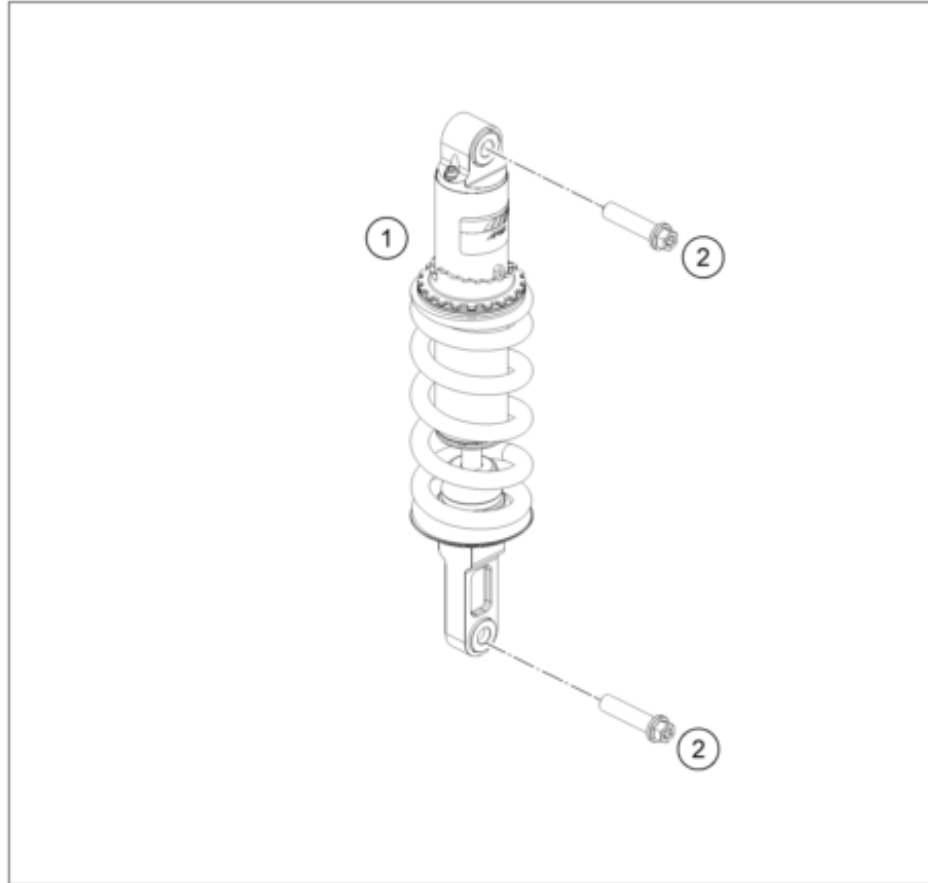

SHOCK ABSORBER

890 DUKE, black 2021 EU 2021

POS	PARTNUMBER	PARTNAME	PIECE
1	0636C426U313102	Shock absorber KTM 890 Duke 21	1
2	0025120506S	HH COLLAR SCREW M12X50 TX45	2

216360410

56223

* NEW PART

X ON DEMAND