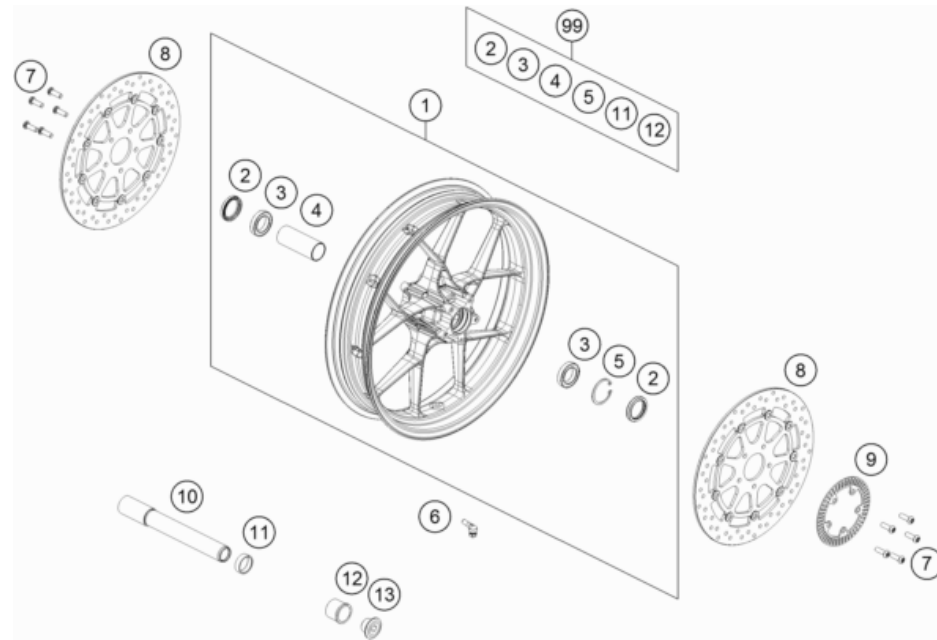

216360831

56244

\* NEW PART

X ON DEMAND

POS	PARTNUMBER	PARTNAME	PIECE
1	6410900103330	Front wheel 3.5x17 cpl. black	1
2	0760354771	SHAFT SEAL RING 35X47X7 TC	2
3	0625069068	GR.BALL BEAR.6906 DDU2CG23S6NM	2
4	61009011000	BEARING SPACER TUBE FRONT 05	1
5	0472047175	CIRCLIP DIN0472-47X1,75	1
6	61009076100	VALVE ANGLED	1
7	76009062000	SPECIAL SCREW M8X25 SS TX40	10
8	64109060000	brake disc front D=300 mm	2
9	76042020000	Sensor wheel front	1
10	61009081100	Wheel spindle, front	1
11	60009013000	SPACER BUSH. FR. WHEEL R/S 03	1
12	61009012000	SPACER BUSH. FR. WHEEL L/S 05	1
13	61009082000	AH SCREW M25X1,5 WS=12 05	1
99	64109015000	Front Wheel Repair Kit	1