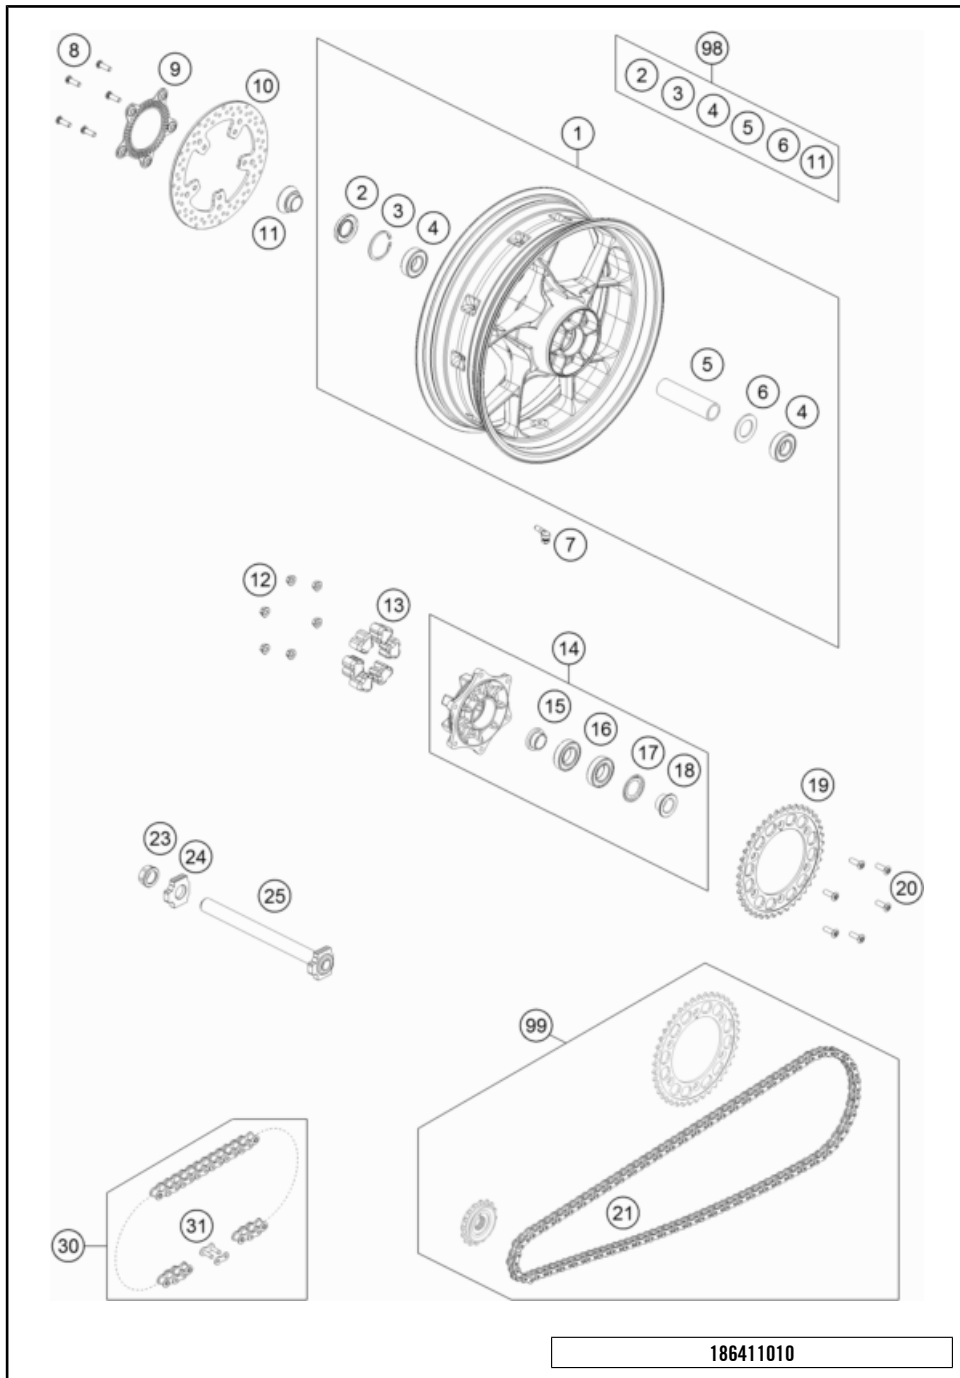

REAR WHEEL

890 DUKE, black 2021 EU 2021

POS	PARTNUMBER	PARTNAME	PIECE
1	6411000103330	Rear wheel 5,5x 17 cpl. black	1
2	0760305271	SHAFT SEAL RING 30X52X7	1
3	0472052200	CIRCLIP DIN0472-52X2	1
4	0625062052	GR.BALL BEAR. 6205-2RSHC3HMTF7	2
5	60010011000	BEAR. SPACERTUBE L=124,8MM 03	1
6	60010015000	SPACER RING 03	1
7	61009076100	VALVE ANGLED	1
8	76009062000	SPECIAL SCREW M8X25 SS TX40	5
9	76042021100	Rear sensor wheel	1
10	64110060000	Rear brake disc 240x5mm	1
11	64110013000	spacer rear wheel right	1
12	06923080003	hex nut EN 1661 M8 WS13	6
13	54610459000	RUBBER DAMPING BLOCK '91	6
14	7501005004433	Sprocket wheel carrier cpl. Black	1
15	60110014000	SPACER BUSH. SPR. SUPP. IN. 06	1
16	0625060060	BALL BEARING 6006 DDU2CG23S6NM	2
17	60110016000	NILOS RING 6006AV	1
18	60110012000	SPACER BUSH. SPROCKET SUPP. 06	1
19	75010051038	sprocket 38T	x
19	75010051039	sprocket 39T	x
19	75010051040	SPROCKET STEALTH 40T 07	x
19	75010051041	sprocket	1
19	75010051042	SPROCKET STEALTH 42T 07	x
20	0019080266S	COUNTER-SUNK SCREW ISA45 M8X26	6
21	64110065116	Chain x-ring 116 rolls endless	1
23	61010086000	COLLAR NUT M25X1,5 WS=32 05	1
24	60010084000	CHAIN TENSIONER R/S LC8 03	1
25	69010181044	Rear axel cpl.	1
30	78010167118	CHAIN DID 118 LINKS	x
31	78010166100	RIVETING LINK FOR 78010167118	x
98	64110015000	Rear Wheel Repair Kit	x
99	00050002098	Drive Set 16/41	x

* NEW PART X ON DEMAND