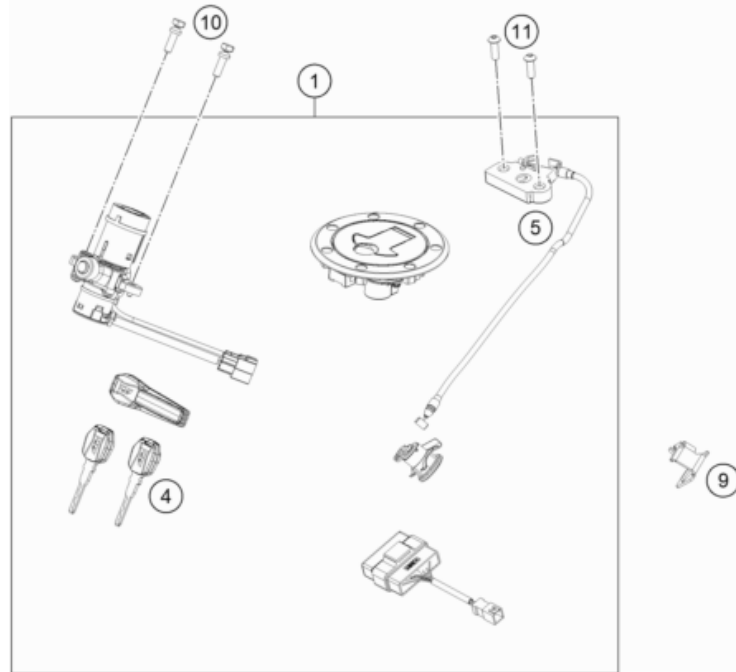

POS	PARTNUMBER	PARTNAME	PIECE
1	64111066044	Lockset CPL.	1
4	64111067010	Blank Key KTM	x
5	64107050000	Seat lock	1
9	64107051000	Cable Bracket Lock	1
10	76011064000	TAMPERPROOF SCREW M6 IGN.LOCK	2
11	0738060181	BHCS ISO 7380 M6X18	2
12	64114069000	Dashboard	1
13	6071406905033	Bushing, speedometer bracket	6
14	61314069051	DAMP. COMPONENT SPEEDOMETER	3
15	0738050202	Lens head screw ISO 7380-M5X20A2	3

186411430

49774

* NEW PART

X ON DEMAND