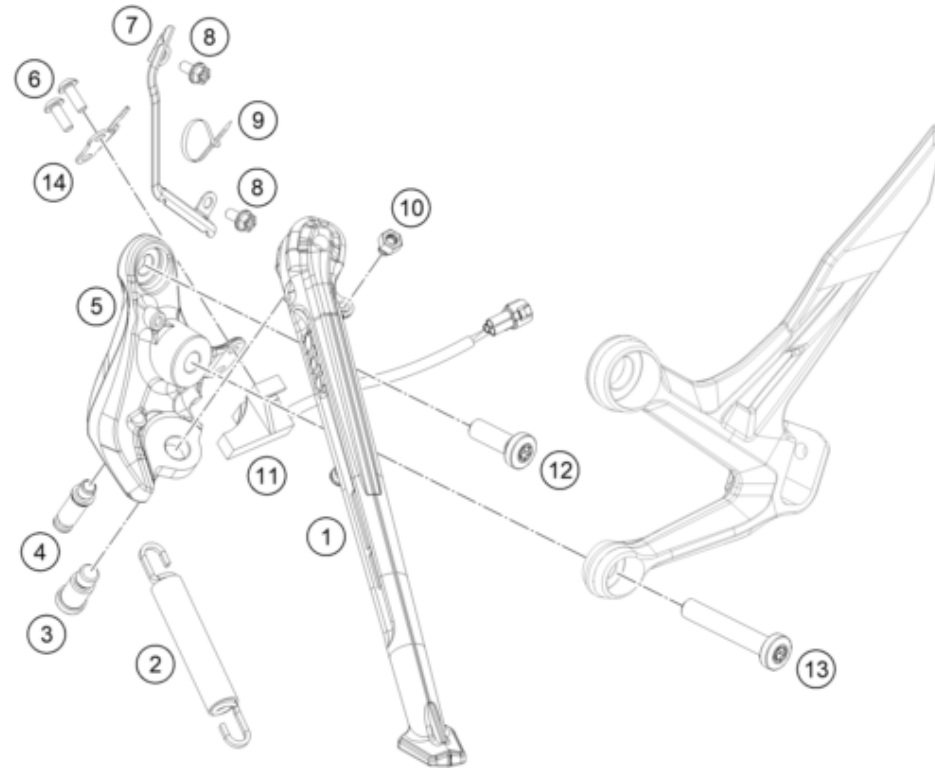

216360310

56222

\* NEW PART

X ON DEMAND

POS	PARTNUMBER	PARTNAME	PIECE
1	64103002006C1	Subframe right black	1
2	64103002005C1	Subframe left black	1
3	6410300200430	Cross member	1
4	0025080186S	HH collar screw M8x18 ISA40 SS	4
5	83008000012	special screw M6x12x3	3
6	64103002010	cable holder	1
7	0035100309S	SHCS M10x30 TX45	4
8	6410304800033	Footrest carrier rear/left	1
9	0025080406S	Collar screw M8x40 ISA40 SS	2
10	0025080256S	HH COLLAR SCREW M8X25 TX40	2
11	6410304900033	Footrest carrier rear/right	1
12	61305068000	DAMPING RUBBER	1
15	0799060003	retaining washer DIN 6799 - 6	2
16	60003152000	ENGAGE PANEL FOOTREST L/S 03	2
17	60003050000	FOOTREST CPL. L/S REAR 03	1
18	60003052000	ENGAGE PANEL FOOTREST R/S 03	2
19	60003044100	footrest bolt, rear	2
20	60003051000	FOOTREST CPL. R/S REAR 03	1
21	64103004000	Strut	1
22	64106041050	Cover inlet port right	1
23	64106040050	Cover inlet port left	1
24	64108019050	rear reinforcement	1
25	0035080356S	SCREW M8X35 ISA45 SS	4
26	83008000015	SPECIAL SCREW M6X15X3	6

206410315

53311

\* NEW PART

X ON DEMAND

POS	PARTNUMBER	PARTNAME	PIECE
1	6410302300033	Sidestand	1
2	61003024000	SPRING L=116 MM 05	1
3	62503027200	SCREW FOR SIDE STAND M10X31,2	1
4	64103028001	Special screw stand spring	1
5	6410302610033	Side Stand Bracket	1
6	58605083014	SCREW M5X14 TORX 25 07	2
7	64103001099	Racket side-stand-cable	1
8	0025050106	HH collar screw M5x10 TX30	2
9	44011076140	CABLE TIE 140/2,5MM BLACK	3
10	90103029000	MAGNET HOLDER	1
11	93511045000	SWITCH SIDE STAND	1
12	0035100309S	SHCS M10x30 TX45	1
13	0035100656S	ISA screw, M10x65 ISA45	1
14	63603023060	Cable holder, side stand	1