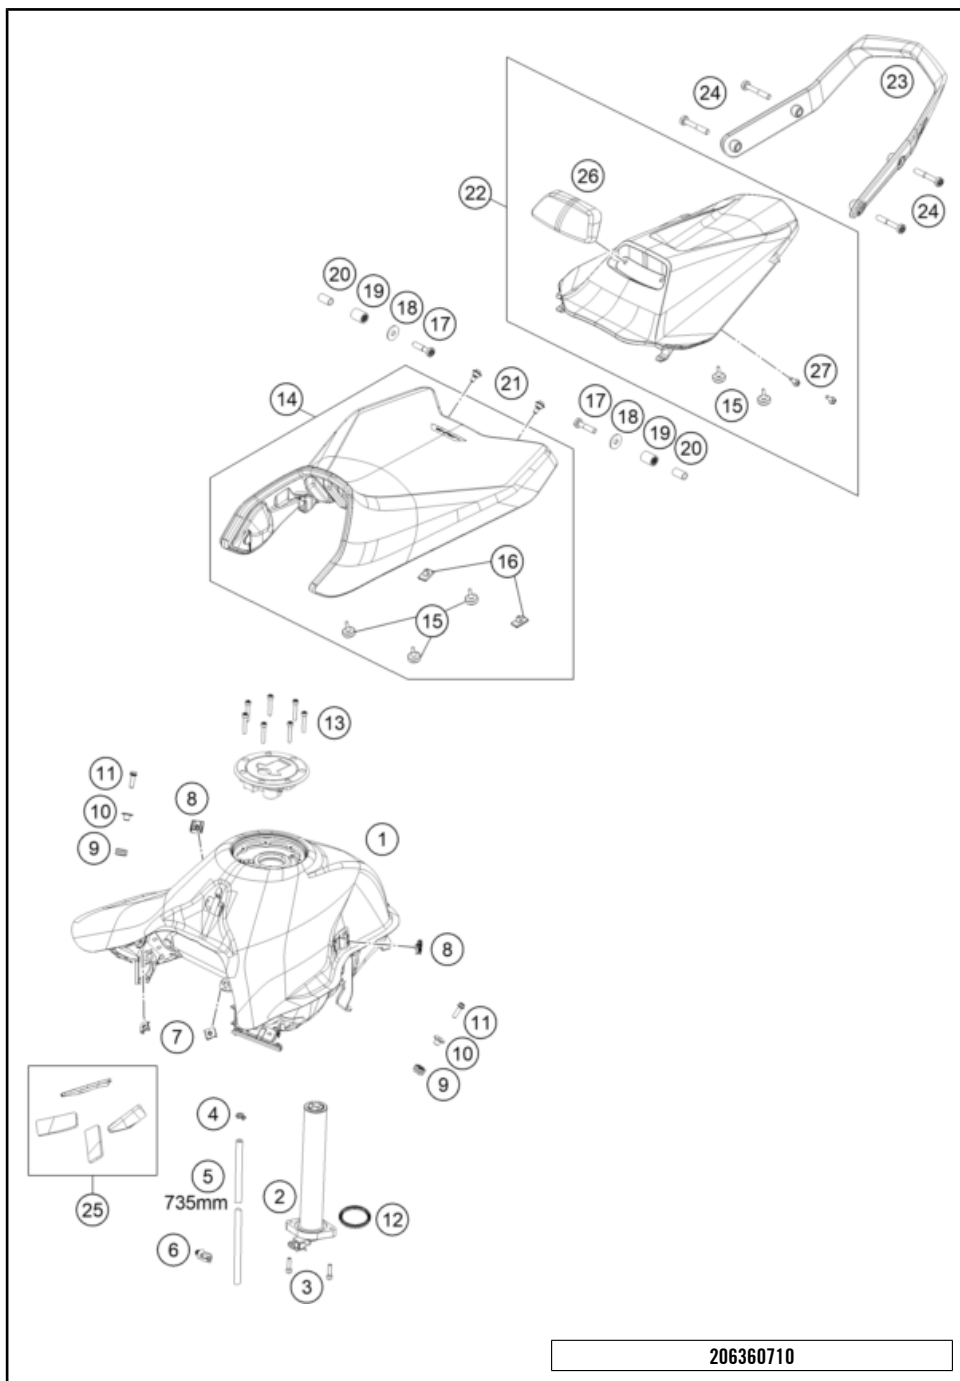

POS	PARTNUMBER	PARTNAME	PIECE
1	63607013000CC	Fuel tank steel	1
2	64107080100	Fuel level sensor	1
3	0912050203	AH SCREW DIN0912-M 5X20	2
4	58007117000	YDNAC-CLAMP 10107 10MM	1
5	78015019000	HOSE EPA D=6/10 L=2000MM	1
6	69011092000	CABLE TIE W. SOCKET D=6,5	1
7	54603048200	RANGE CHANGE METAL NUT M5	2
8	54603048300	RANGE CHANGE METAL NUT M6 INOX	2
9	62142041000	DAMP. COMPONENT ABS MODUL	2
10	61342041000	COLLAR BUSH 6,5X9X18X8,5	2
11	0025060206	HH collar screw M6x20 TX30	2
12	60307080090	GASKET FUEL LEVEL SENSOR	1
13	014579050166	Cap hd. screw ISO14579, M5x16-8.8, black	7
14	64107040000	rider seat cpl.	1
15	60006001021	DISTANCE RUBBER AIRBOX 03	5
16	77307040041	Isolation pad	2
17	0035080356	AH-COLLAR SCREW M8X35 ISA45	2
18	0021080003	WASHER DIN9021-A 8,4	2
19	60307048000	RUBBER SEAT-CONTACT SURFACE	2
20	61407049000	BUSHING 8.4X12X21.5	2
21	0900000601500S	Special screw M6x15x5,5-8.8 MK	2
22	64107955166C1A	pillion seat cover	1
23	64112008100	Pillion Handle Bar	1
24	0035080506S	AH-COLLAR SCREW M8X50 ISA45	4
25	64107012000	Tank Protection Set Metamoll	1
26	64107955110	Pad for passenger seat cover	1
27	0025050166	HH collar screw M5x16 TX30	2

206360710

56243

* NEW PART X ON DEMAND