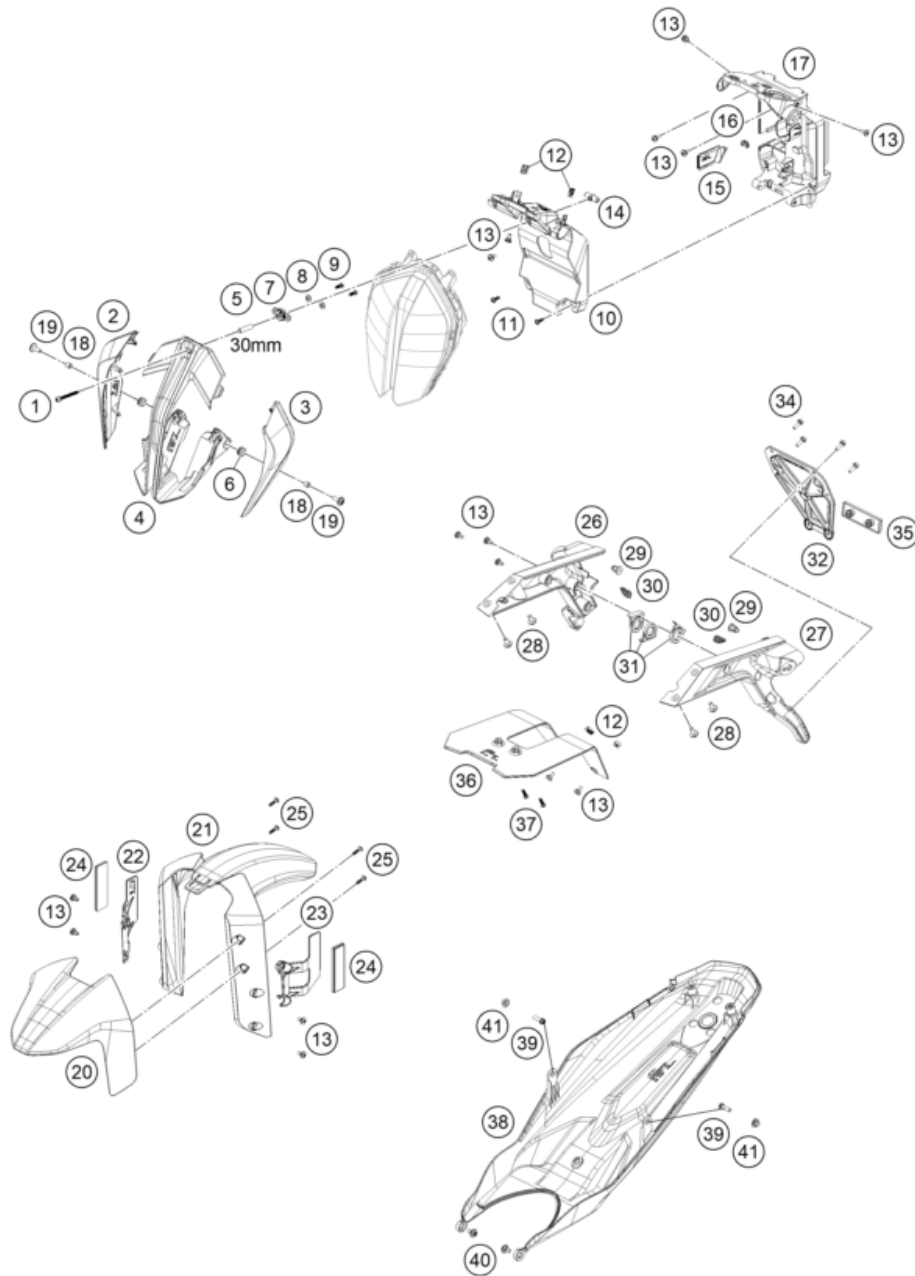

186410810

POS	PARTNUMBER	PARTNAME	PIECE
1	61614020010	EJOT PT SCHRAUBE 50X54	1
2	64108002000CC	Mask spoiler right	1
3	64108003000CC	Mask spoiler left	1
4	6410800100056	headlightmask centerpart	1
5	64114018001	Hose D=6/8 EPDM, Meter	1
6	60006001022	rubber grommet 9x11x16x8.5 mm	2
7	61614020100	Ballhead holder	1
8	61412032010	BUSH 13X7X3,3	2
9	0081250141	SCREW FOR PLASTIC PT K50X14T25	2
10	64114010010	Cover Mask Carrier	1
11	0081050141	EJOT PT screw K50x14	2
12	54603048600	RANGE CHANGE METAL NUT M5 INOX	4
13	69008021160	special screw M5x12	15
14	61614019100	Screwshaft	1
15	64114010030	Cable Cover Maskcarrier	1
16	64114010040	cable bushing mask carrier	1
17	64114010044	Maskcarrier EU assembled	1
18	69014014000	BUSHING 6,1X9,2X7,5 08	2
19	69014017000	SPECIAL SCREW M6X18 ISA30 08	2
20	64108010000CC	Fender front part	1
21	64108011000	Fender rear Part	1
22	64112084000	Reflector holder, right	1
23	64112083000	Reflector holder, left	1
24	60012080100	SIDE REFLECTOR YELLOW "CEV"	2
25	0081050181	SCREW FOR PLASTIC K50X18 T20	4
26	64108015020	numberplate holder right	1
27	64108015010	Numberplate Holder left	1
28	0024060156	HH collar screw M6x15 TX30	4
29	64108015060	Rubber damper top	2
30	64108015070	Rubber damper bottom	2
31	64108015050	cable holder numberplate holder	3
32	64112181000	Bracket for reflector	1
34	0025050166S	HH Collar Screw M5x16 ISA30 SS	4
35	58412080400	Rear reflector red	1
36	64108023010	Splash protection	1
37	0081050121	EJOT PT screw K50x12	2
38	64108019000	Tail Underpart	1
39	0025060206	HH collar screw M6x20 TX30	2

56242

* NEW PART

X ON DEMAND