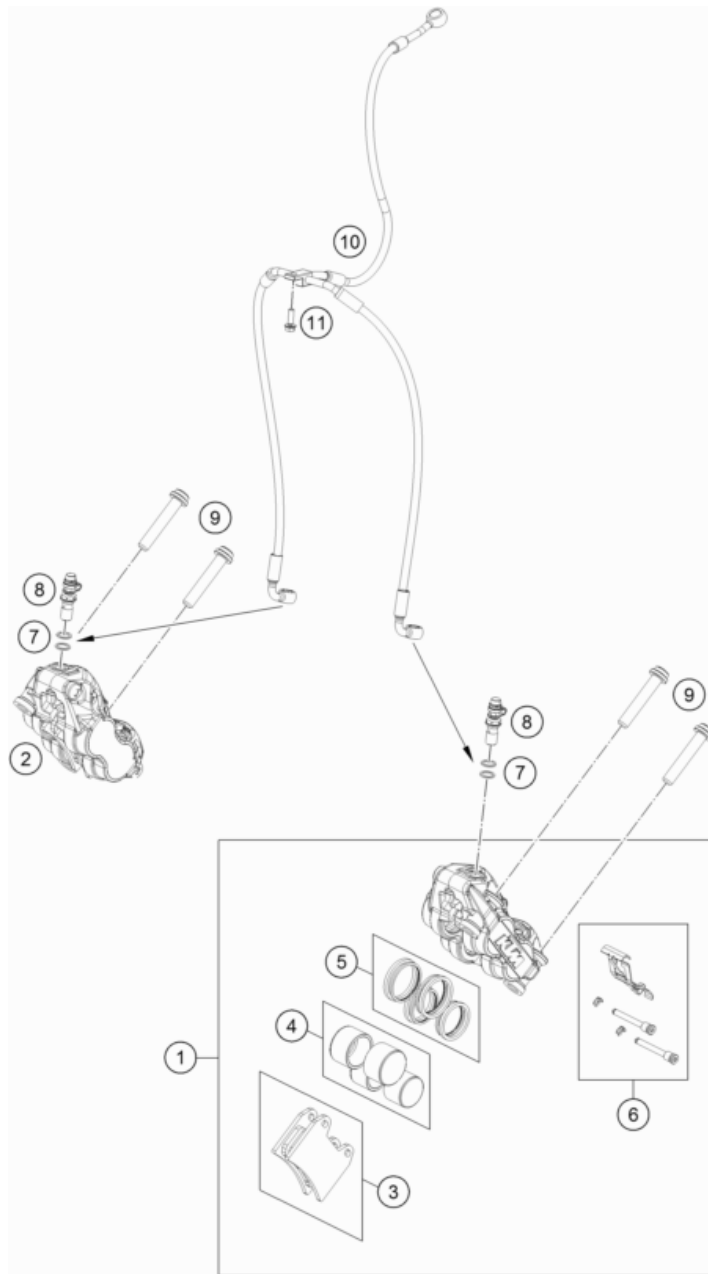

FRONT BRAKE CALIPER

890 DUKE, black 2021 EU 2021

POS	PARTNUMBER	PARTNAME	PIECE
1	63613015000	Front brake caliper, left	1
2	63613016000	Front brake caliper, right	1
3	63613030000	Front brake pad	2
4	63513019000	Piston set	2
5	63613021000	Seal set	2
6	64113017000	Retaining spring set	2
7	0603100141	sealing ring DIN 7603 10x14x1	4
8	62513020000	BLEEDER SCREW CPL. 05	2
9	0035100559S	AH-COLLAR SCREW M10X1,25X55SS	4
10	64142003000	Hydraulic Front Brake Hecu - Caliper	1
11	0025050166	HH collar screw M5x16 TX30	1

186411360

56232

* NEW PART

X ON DEMAND