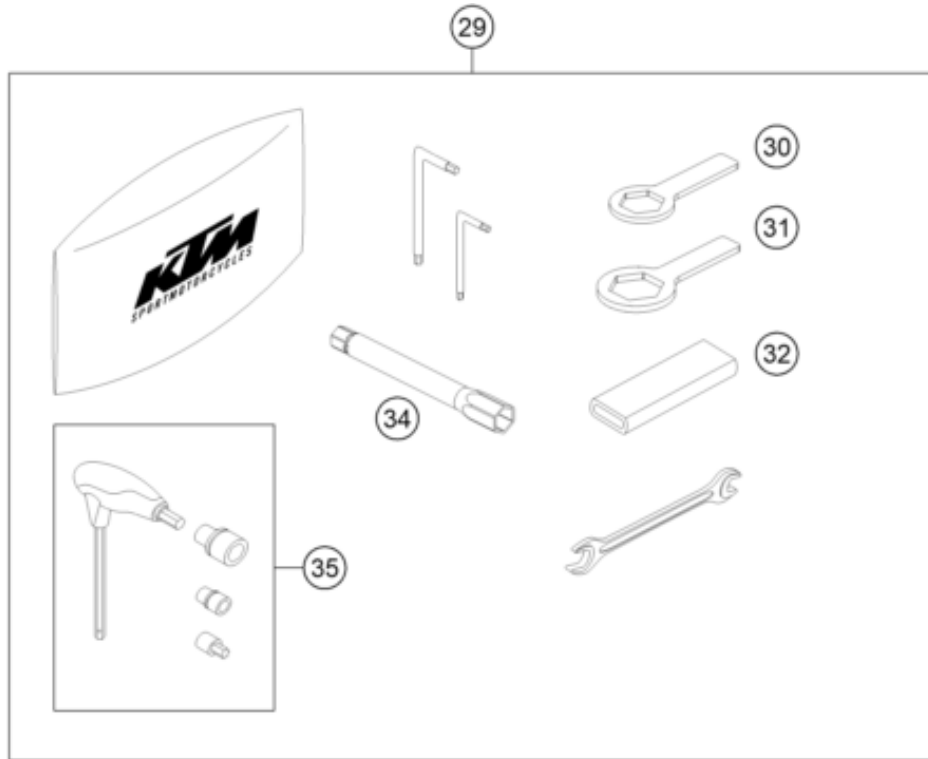

OHNE ABBILDUNG
WITHOUT ILLUSTRATION

0

TECHNISCHE DOKUMENTATION
TECHNICAL DOCUMENTATION
DOCUMENTACION TECNICA
DOCUMENTATION TECHNIQUE
NOTE TECNICHE

1

206362000

POS	PARTNUMBER	PARTNAME	PIECE
0	69008021160	special screw M5x12	2
0	90112040000	MIRROR L/S	1
0	90112041000	MIRROR R/S	1
0	64112008100	Pillion Handle Bar	1
0	0035080506S	AH-COLLAR SCREW M8X50 ISA45	4
0	64112181100	Bracket for reflector	1
0	58412080400	Rear reflector red	1
0	60408061050	RUBBER 14X6.5X2.3MM	2
0	64108023010	Splash protection	1
0	54603048600	RANGE CHANGE METAL NUT M5 INOX	2
0	0081250181	SCREW FOR PLASTIC 50X18 T20	2
0	312305	DOCUMENTS BAG 2006	1
0	312313	KTM BALLPOINT PEN ORANGE	1
0	00063004202	PRINT LABEL 60X51 MM	1
0	3210917	NOTEPAD	1
0	00063004012	HEADLIGHT MASK BOX	1
1	3214300EN	Owner's manual 890 DUKE / L EU 2021	1
29	64129099000	Tool set	1
30	76029063000	RING WRENCH SW27	1
31	60012060032	RING WRENCH 32MM	1
32	60012060000	GRIP FOR RING WRENCH	1
34	75029072000	SPARK PLUG WRENCH	1
35	60029070100	T-WRENCH WS=6/8/10/17	1

56236

* NEW PART

X ON DEMAND