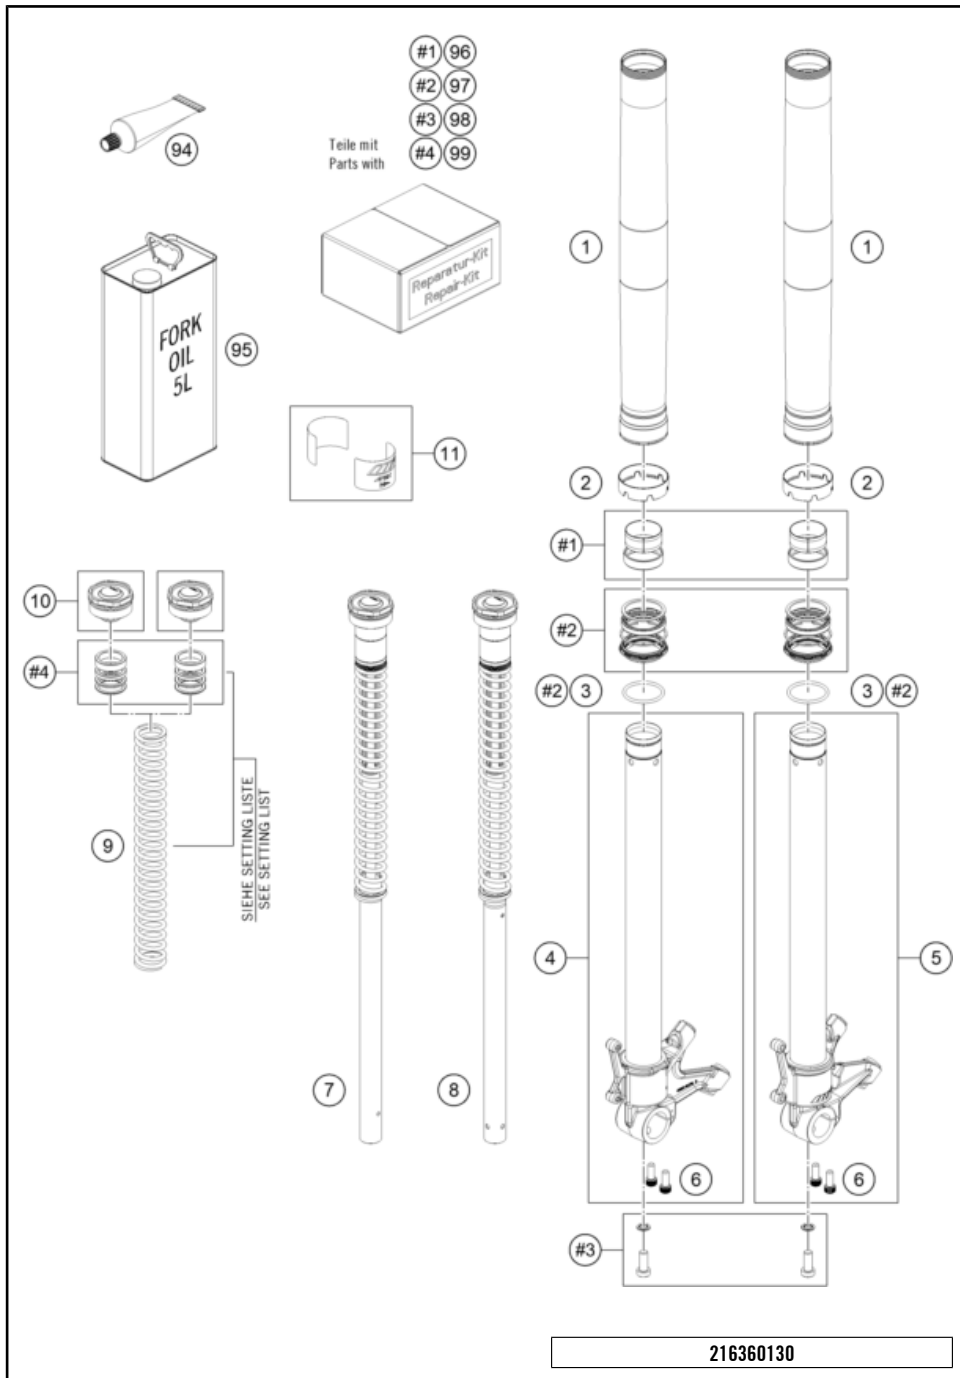

# FRONT FORK, TRIPLE CLAMP

890 DUKE, black 2021 EU 2021

POS	PARTNUMBER	PARTNAME	PIECE
1	0636C126U201102	Fork KTM 890 Duke 21	1
2	6360103203230S	Triple clamp bottom cml. X=32mm black	1
3	0035080306	SHCS M8x30 TX45	4
4	16181R54E	Steering damper cpl.	1
5	0025080256S	HH COLLAR SCREW M8X25 TX40	3
6	6410104400033	Retaining bracket brake line guide	1
7	69008021080	clip nut M5	2
8	69001084100	Steering head gasket	2
9	69001181000	STEERINGHEAD KPL.17	2
10	69001086100	PROT. RING STEER. HEAD BEARING	1
11	69001181010	Steering head rep. Kit	1
12	6410103403230S	Upper Triple Clamp	1
13	0035080256S	ISA collar screw M8x25 ISA45	1
14	63601042000	Shim ring	1
15	54801036000C1	Steering head screw M20x1,5 WS_27	1
16	5940103903230	HANDLEBAR SUPPORT D=28 H=32 BL	2
17	0032100356S	AH-COLLAR SCREW M10X35 ISA45	2
18	7720103800030	HANDLEBAR CLAMP 28MM	2
19	0025080256	HH collar screw M8x25	4

# FRONT FORK DISASSEMBLED

890 DUKE, black 2021 EU 2021

POS	PARTNUMBER	PARTNAME	PIECE
1	43578257	fork outer tube 44,33x515 dt54 db57	2
2	43578206	Fork protection ring d43	2
3	43578219	O-ring 40x2,5 VMQ70 red ISO 3601	2
4	43578097S1	Fork shoe right d43mm cmpl.	1
5	43578096S1	Fork shoe left d43mm cmpl.	1
6	0025080206	HH collar screw M8x20	4
7	43578176S7	Cartridge right 890 Duke 21 cpl.	1
8	43578195S7	cartridge left 890 Duke 21 cpl.	1
9	43578297S	main spring (38.2) 7.5-320 fork	1
10	43578209S1	screw cap M51x1.5 cpl.	2
11	52000210SET	Sticker set APEX OC 90x40	1
94	T511	SILICONE GREASE F. DUST STRI	x
95	48601166S1	Fork Fluid Viscosity 4.0 5Lx4	x
96	R14042	GUIDE BUSHING SET	x
97	R516T	Fork sealing kit 43mm	x
98	R14032	AH bolt M10x25 set	x
99	RP80002	Shim Kit Fork	x