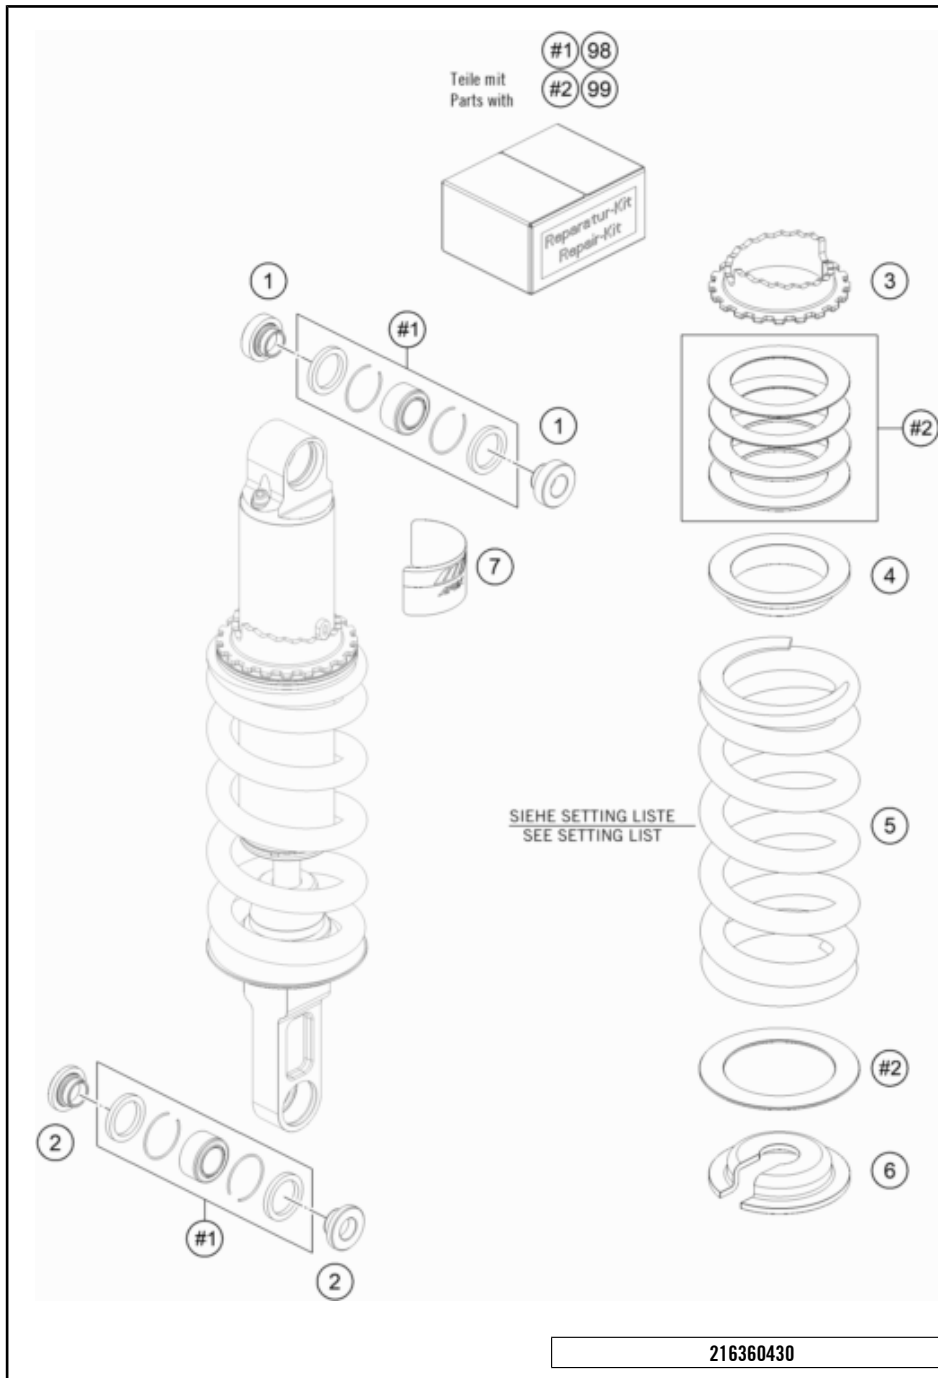

# SHOCK ABSORBER

890 DUKE, black 2021 EU 2021

POS	PARTNUMBER	PARTNAME	PIECE
1	0636C426U313102	Shock absorber KTM 890 Duke 21	1
2	0025120506S	HH COLLAR SCREW M12X50 TX45	2

216360410

56223

\* NEW PART

X ON DEMAND