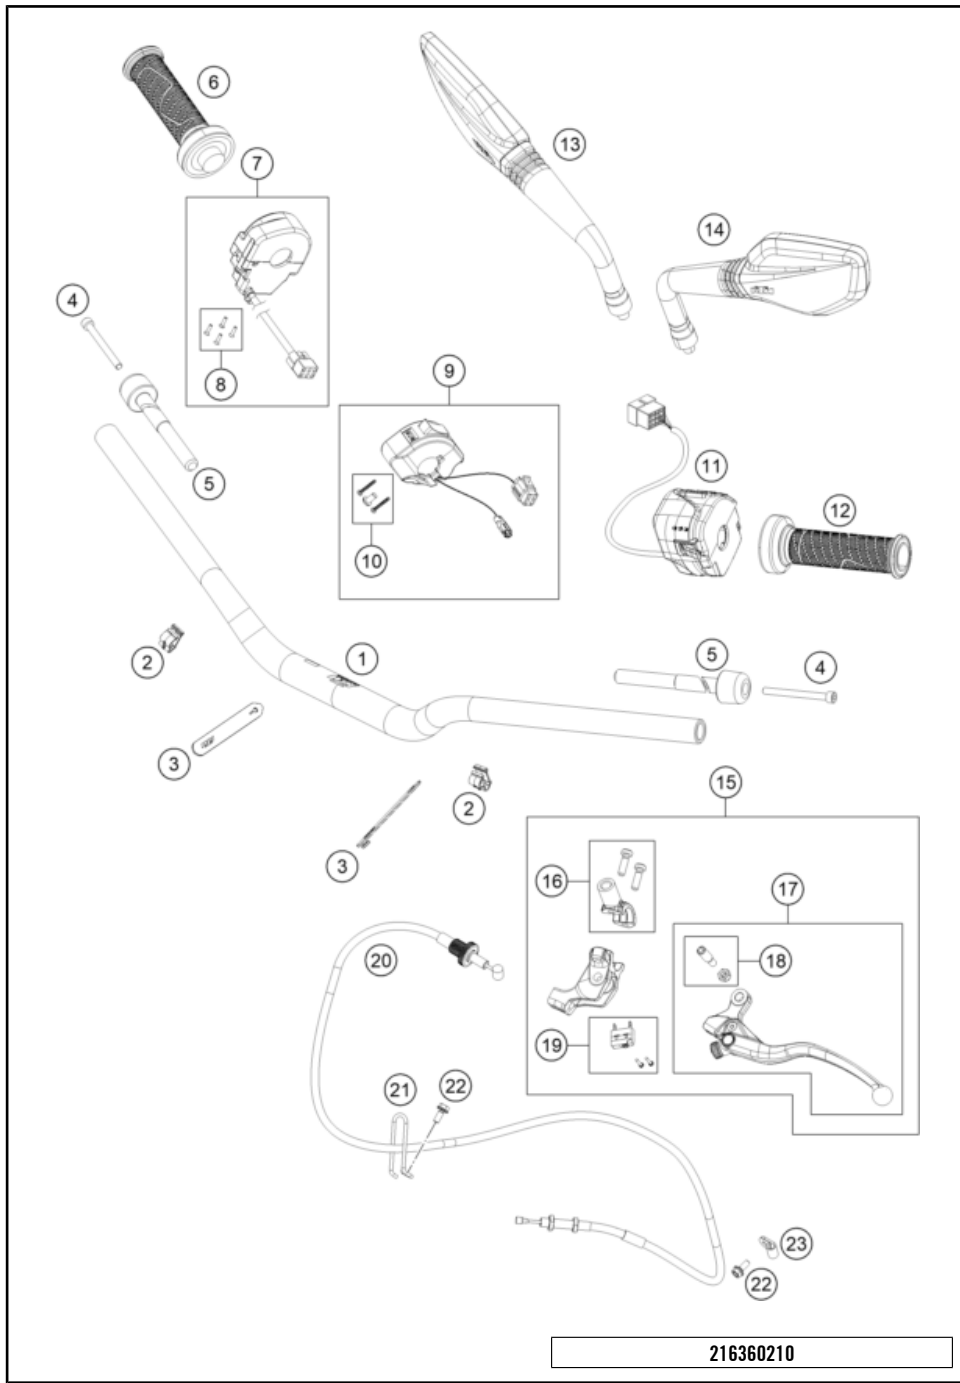

# FRONT FORK DISASSEMBLED

890 DUKE, black 2021 EU 2021

POS	PARTNUMBER	PARTNAME	PIECE
1	43578257	fork outer tube 44,33x515 dt54 db57	2
2	43578206	Fork protection ring d43	2
3	43578219	O-ring 40x2,5 VMQ70 red ISO 3601	2
4	43578097S1	Fork shoe right d43mm cmpl.	1
5	43578096S1	Fork shoe left d43mm cmpl.	1
6	0025080206	HH collar screw M8x20	4
7	43578176S7	Cartridge right 890 Duke 21 cpl.	1
8	43578195S7	cartridge left 890 Duke 21 cpl.	1
9	43578297S	main spring (38.2) 7.5-320 fork	1
10	43578209S1	screw cap M51x1.5 cpl.	2
11	52000210SET	Sticker set APEX OC 90x40	1
94	T511	SILICONE GREASE F. DUST STRI	x
95	48601166S1	Fork Fluid Viscosity 4.0 5Lx4	x
96	R14042	GUIDE BUSHING SET	x
97	R516T	Fork sealing kit 43mm	x
98	R14032	AH bolt M10x25 set	x
99	RP80002	Shim Kit Fork	x

# HANDLEBAR, CONTROLS

890 DUKE, black 2021 EU 2021

POS	PARTNUMBER	PARTNAME	PIECE
1	6410200100030	Handlebar L=743 mm, Dia.=28.5 mm	1
2	83013026000	CABLE GUIDE	2
3	60011093045	RUBBER CABLE TIE 45MM 03	2
4	0912060653	SHCS DIN 912 M6x65	2
5	61002004000	handlebar weight	2
6	60702012000	Grip tube (no heating)	1
7	60711012000	Ride-by-wire without throttle tube	1
8	76011073110	SCREW SET START-STOP SWITCH	1
9	76011074000	emergency OFF switch	1
10	61411174010	Screw set start-stop switch	1
11	76011170100	Handlebar switch left	1
12	60702039100	Grip LHS w/o heater	1
13	90112041000	MIRROR R/S	1
14	90112040000	MIRROR L/S	1
15	6410203100030	Clutch lever compl. blk.	1
16	6410204400030	Clamp cpl.	1
17	6410204000030	Clutch lever cpl.	1
18	64102038000	Kit lever pin	1
19	64111049000	Lever switch	1
20	64102090000	Clutch cable	1
21	64102097000	Clutch cable wire guide	1
22	0025050126	HH collar screw M5x12 TX30	2
23	64132070000	PVC clamp 6.4 MM Heyman	1