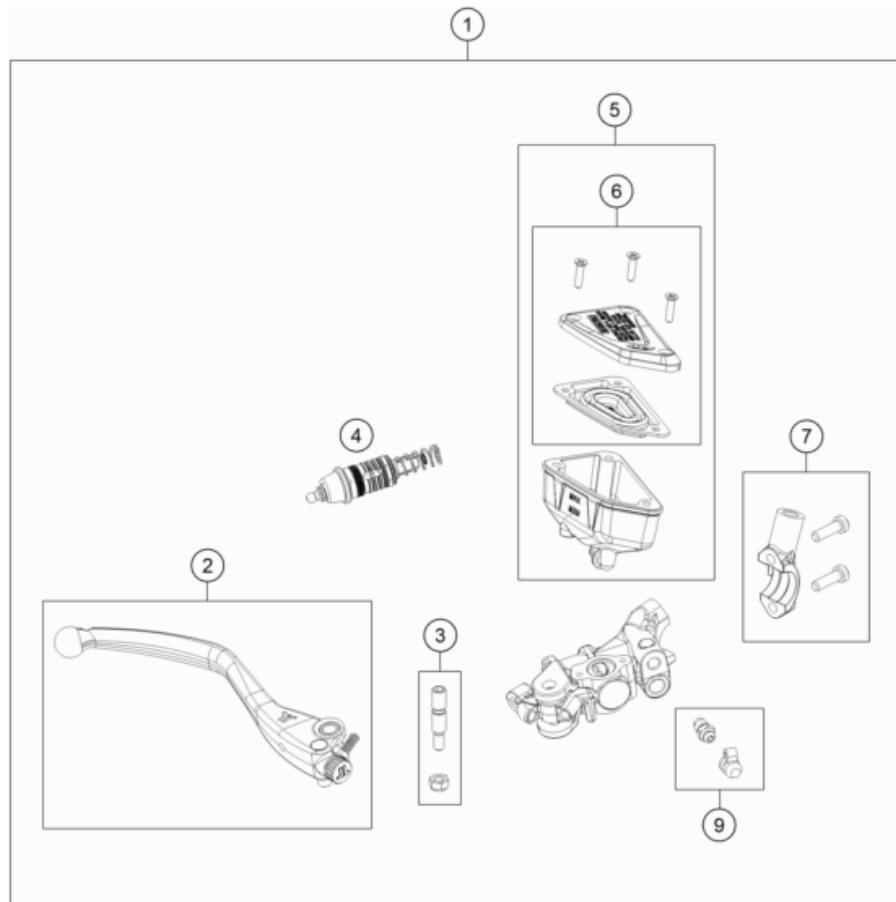

POS	PARTNUMBER	PARTNAME	PIECE
1	6411300103330	Front master cylinder cmpl. blk.	1
2	64113002000C1	Front brake lever	1
3	64113006000	Lever bolt cpl.	1
4	64113008000	Piston assembly	1
5	64113029044	Reservoir assembly	1
6	64113031000	Reservoir cap cpl.	1
7	6411300500030	Clamp	1
9	64113020000	Bleeder + cap	1
10	64142005000	Hydraulic Front Brake MC-hecu	1
11	62113020100	banjo bolt M10x1x19.5	1
12	0603100141	sealing ring DIN 7603 10x14x1	2

186411310

49760

* NEW PART

X ON DEMAND