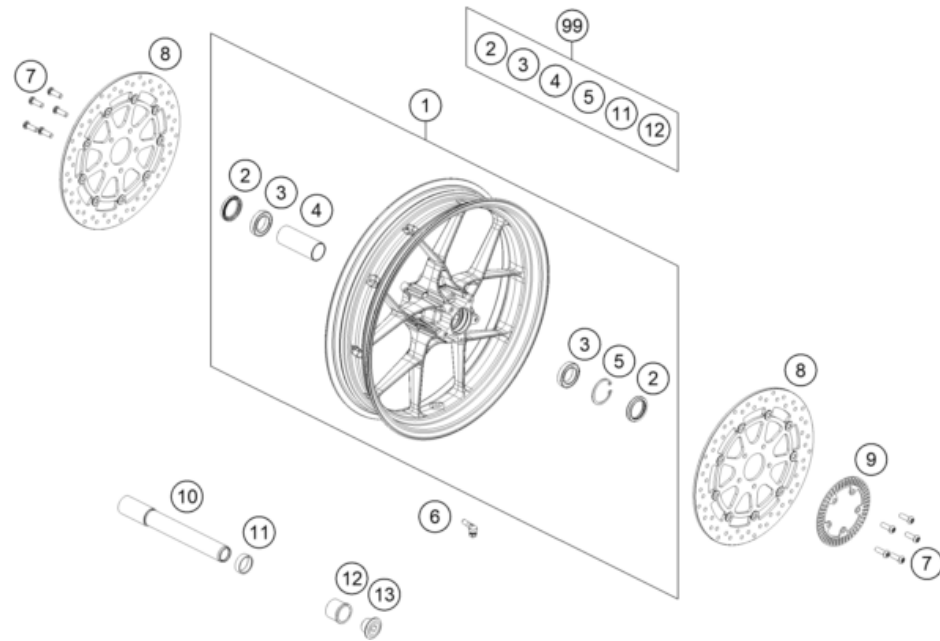

POS	PARTNUMBER		PIECE
1	6410900103330	Front wheel 3.5x17 cpl. black	1
2	0760354771	SHAFT SEAL RING 35X47X7 TC	2
3	0625069068	GR.BALL BEAR.6906 DDU2CG23S6NM	2
4	61009011000	BEARING SPACER TUBE FRONT 05	1
5	0472047175	CIRCLIP DIN0472-47X1,75	1
6	C90709076000	Angle valve	1
7	C90709062000	SPECIAL SCREW M8X25 SS TX40	10
8	64109060000	brake disc front D=300 mm	2
9	C90742020000	Sensor wheel front	1
10	61009081200	Wheel spindle, front wheel	1
11	C90709013000	SPACER BUSH. FR. WHEEL R/S 03	1
12	C90709012000	Spacer front wheel, left	1
13	C90709082000	AH SCREW M25X1,5 WS=12 05	1
99	C90709015000	Front Wheel Repair Kit	1

186410910

59446

* NEW PART

X ON DEMAND