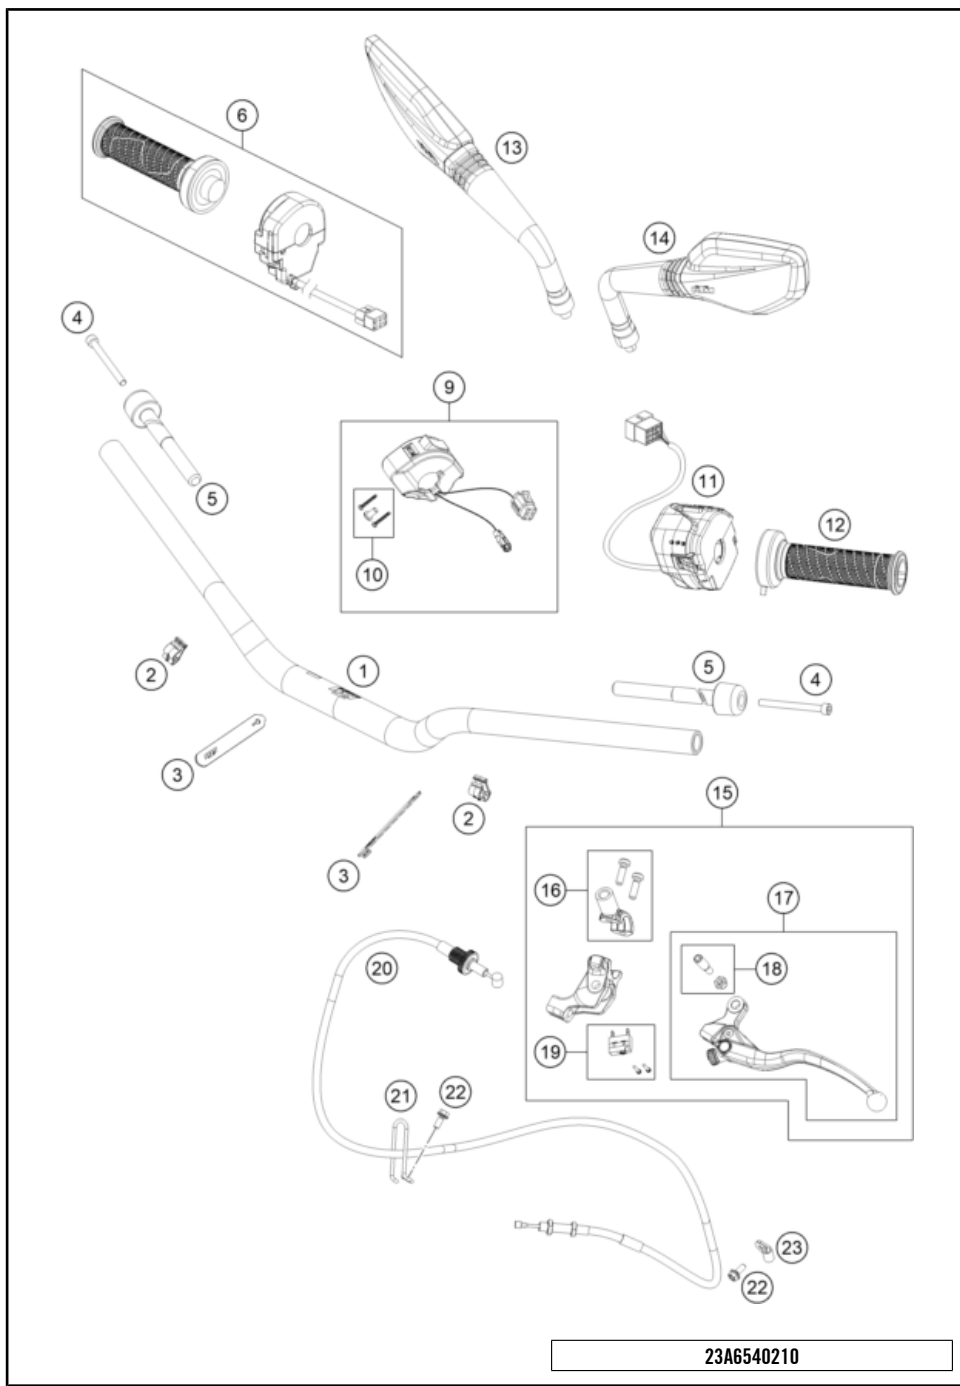

186410110

59412

* NEW PART

X ON DEMAND

POS	PARTNUMBER		PIECE
1	43578098	Fork outer tube 44,13x515 dt54 db57	2
2	43578176S2	Cartridge right cpl. 790 Duke	1
3	43578195S1	Cartridge left cpl. 790 Duke	1
4	R14042	GUIDE BUSHING SET	1
5	R516	Fork sealing kit 43mm red	1
6	43578097S1	Fork shoe right d43mm cmpl.	1
7	43578096S1	Fork shoe left d43mm cmpl.	1
8	43578177S1	HS cylinder-head screw M10x25 set	1
9	43578140S1	Screw cover M51x1,5 cpl.	2
10	RP80002	Shim Kit Fork	1
11	95020004S	main spring (38,2) 5-7.8-345 set fork	x
11	43578135	Mainspring (37) 6-9-345 fork	1
11	95020005S	Main Spring (38.2) 7-10-345 set fork	x
12	0025080206	HH collar screw M8x20	4
13	52000148	Sticker WP India 160x19	2
98	T511	SILICONE GREASE F. DUST STRI	1
99	48601166S1	Fork Fluid Viscosity 4.0 5L	1

186410130

49900

* NEW PART X ON DEMAND

HANDLEBAR, CONTROLS

790 DUKE L, grey 2024 EU 2024

23A6540210

POS	PARTNUMBER		PIECE
1	A65402101000C1	Handlebar L = 743 mm diam. = 28.5 mm	1
2	C90713026000	Line guide	2
3	C90711093045	RUBBER CABLE TIE 45MM 03	2
4	0912060653	SHCS DIN 912 M6x65	2
5	C90702004000	handlebar weight	2
6	61711012044	Ride-by-Wire sys. compl. w/o grip heater	1
9	76011074000	emergency OFF switch	1
10	61411174010	Screw set start-stop switch	1
11	76011170200	Combination switch	1
12	61702039000	Fixed grip without heating	1
13	C90712041000	MIRROR R/S	1
14	C90712040000	MIRROR L/S	1
15	A65402031000C1	Clutch lever compl. blk.	1
16	6410204400030	Clamp cpl.	1
17	6410204000030	Clutch lever cpl.	1
18	64102038000	Kit lever pin	1
19	64111049000	Lever switch	1
20	C90102090000	Clutch cable	1
21	C90702097000	Clutch cable wire guide	1
22	C0000250501200	HH collar screw M5x12 TX30	2
23	64132070000	PVC clamp 6.4 MM Heyman	1