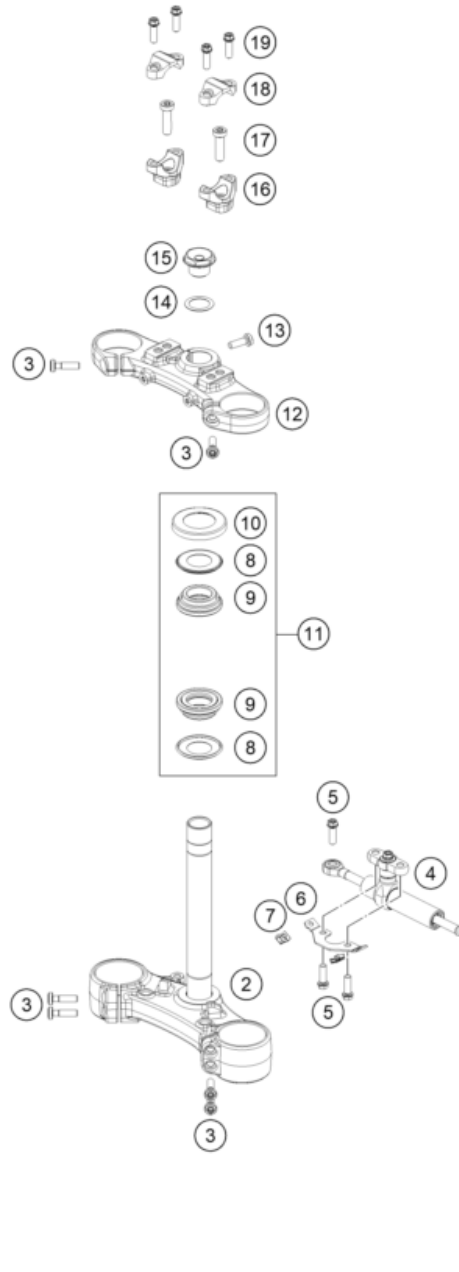

FRONT FORK, TRIPLE CLAMP

790 DUKE L, grey 2024 EU 2024

POS	PARTNUMBER		PIECE
1	C05586R2601	Fork 790 DUKE S 18	1
2	C90701032032C1	Lower triple clamp X=32 mm black Compl.	1
3	C0000350803000	SHCS M8x30 TX45	4
4	16181R54E	Steering damper cpl.	1
5	C0000250802500S	HH COLLAR SCREW M8X25 TX40	3
6	C90701044000C1	Retaining bracket brake line guide	1
7	69008021080	clip nut M5	2
8	C90701084000	Steering head gasket	2
9	C90701080000	steering head bearing cpl.	2
10	C90701086000	PROT. RING STEER. HEAD BEARING	1
11	C90701081010	Steering head rep. Kit	1
12	C90701034032C1	Upper Triple Clamp	1
13	C0000350802500S	ISA collar screw M8x25 ISA45	1
14	0988253505	thrust wash DIN0988-25x35x0,5	1
15	C90701036000C1	Steering head screw	1
16	C90701039032C1	HANDLEBAR SUPPORT D=28 H=32 BL	2
17	C0000351003500S	ISA collar screw, M10x35 ISA45	2
18	C90701038000C1	HANDLEBAR CLAMP 28MM	2
19	C0000250802500	HH collar screw M8x25	4

186410110

59412

* NEW PART

X ON DEMAND

POS	PARTNUMBER		PIECE
1	43578098	Fork outer tube 44,13x515 dt54 db57	2
2	43578176S2	Cartridge right cpl. 790 Duke	1
3	43578195S1	Cartridge left cpl. 790 Duke	1
4	R14042	GUIDE BUSHING SET	1
5	R516	Fork sealing kit 43mm red	1
6	43578097S1	Fork shoe right d43mm cmpl.	1
7	43578096S1	Fork shoe left d43mm cmpl.	1
8	43578177S1	HS cylinder-head screw M10x25 set	1
9	43578140S1	Screw cover M51x1,5 cpl.	2
10	RP80002	Shim Kit Fork	1
11	95020004S	main spring (38,2) 5-7.8-345 set fork	x
11	43578135	Mainspring (37) 6-9-345 fork	1
11	95020005S	Main Spring (38.2) 7-10-345 set fork	x
12	0025080206	HH collar screw M8x20	4
13	52000148	Sticker WP India 160x19	2
98	T511	SILICONE GREASE F. DUST STRI	1
99	48601166S1	Fork Fluid Viscosity 4.0 5L	1