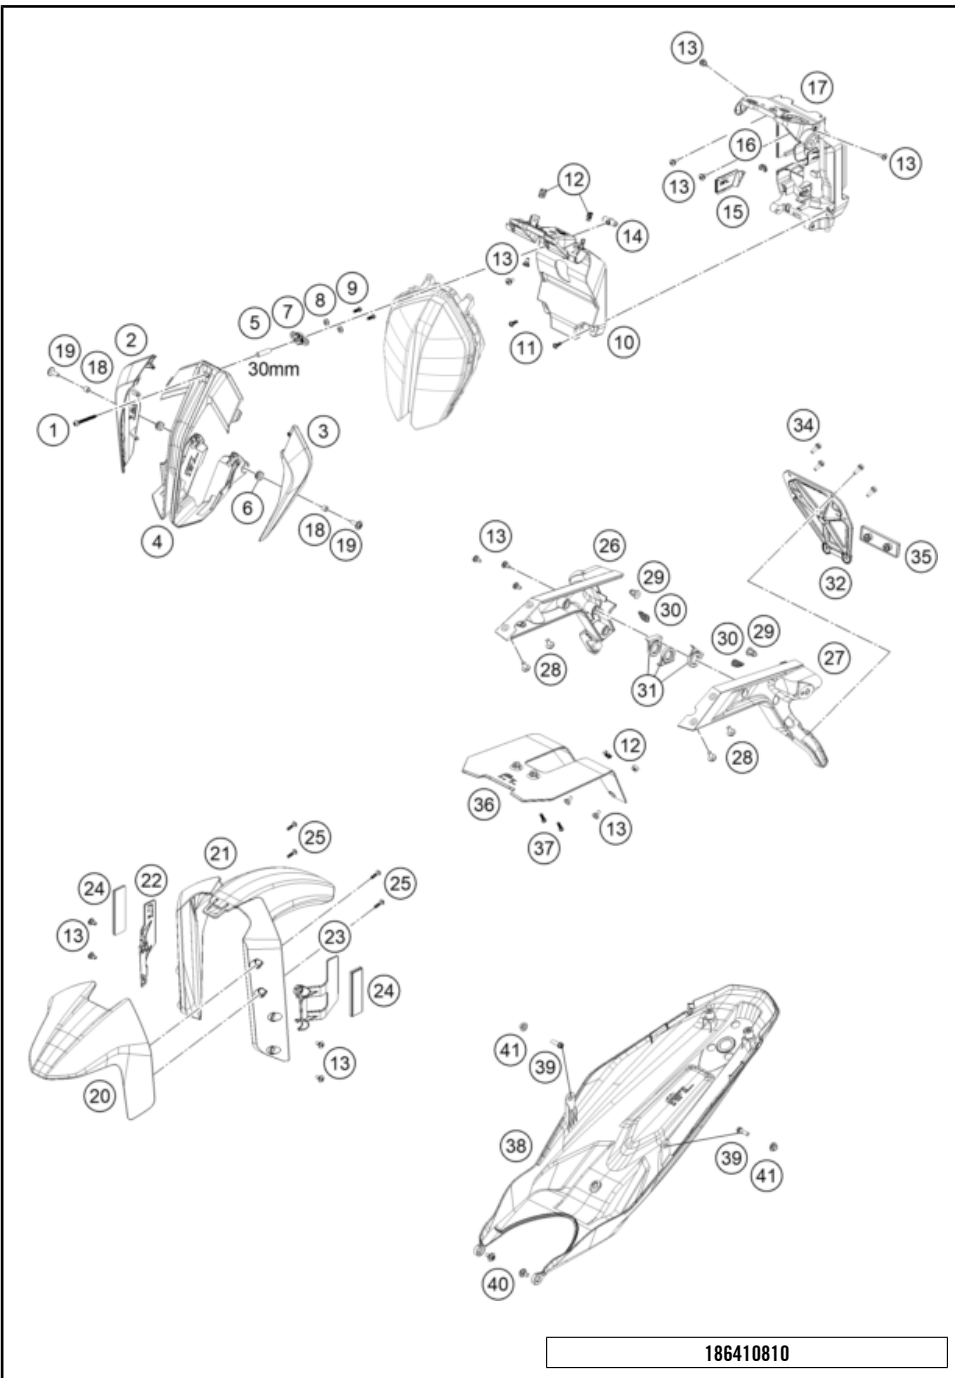

186410810

POS	PARTNUMBER		PIECE
1	61614020010	EJOT PT SCHRAUBE 50X54	1
2	C90708002000C1	Mask spoiler right	1
3	C90708003000C1	Mask spoiler left	1
4	C90708001000C1	Headlight mask intermediate section bl.	1
5	C90714018030	hose D 6/8 EPDM L 30	1
6	C90706001022	Rubber grommet 9x11x16x8.5	2
7	C90714020000	Ballhead holder	1
8	C90712032010	BUSH 13X7X3,3	2
9	0081250141	SCREW FOR PLASTIC PT K50X14T25	2
10	C90714010010	Cover mask support	1
11	0081050141	EJOT PT screw K50x14	2
12	54603048600	RANGE CHANGE METAL NUT M5 INOX	4
13	C90708021160	Special screw M5x12	15
14	C90714019000	Screwshaft	1
15	C90714010030	Cable Cover Maskcarrier	1
16	C90714010040	Cable bushing mask carrier	1
17	C90714010044	Maskcarrier EU assembled	1
18	C90714014000	BUSHING 6,1X9,2X7,5 08	2
19	C90714017000	SPECIAL SCREW M6X18 ISA30 08	2
20	C90708010000C1	Fender Front Part	1
21	C90708011000	Fender rear Part	1
22	C90712084000	Bracket reflector right	1
23	C90712083000	Bracket reflector left	1
24	C90712080000	SIDE REFLECTOR YELLOW "CEV"	2
25	0081050181	SCREW FOR PLASTIC K50X18 T20	4
26	C90708015020	Numberplate holder right	1
27	C90708015010	Numberplate holder left	1
28	C0000250601600S	HH screw M6x16 TX30 SL	4
29	C90708015060	Rubber damper top	2
30	C90708015070	Rubber damper bottom	2
31	C90708015050	cable holder numberplate holder	3
32	C90712085000	Bracket reflector	1
34	C0000250501600S	HH Collar Screw M5x16 ISA30 SS	4
35	C90712082000	Rear reflector red	1
36	C90708023010	Splash protection	1
37	0081050121	EJOT PT screw K50x12	2
38	C90708019000	Tail Underpart	1
39	C0000250602000	HH collar screw M6x20 TX30	2

60038

* NEW PART

X ON DEMAND