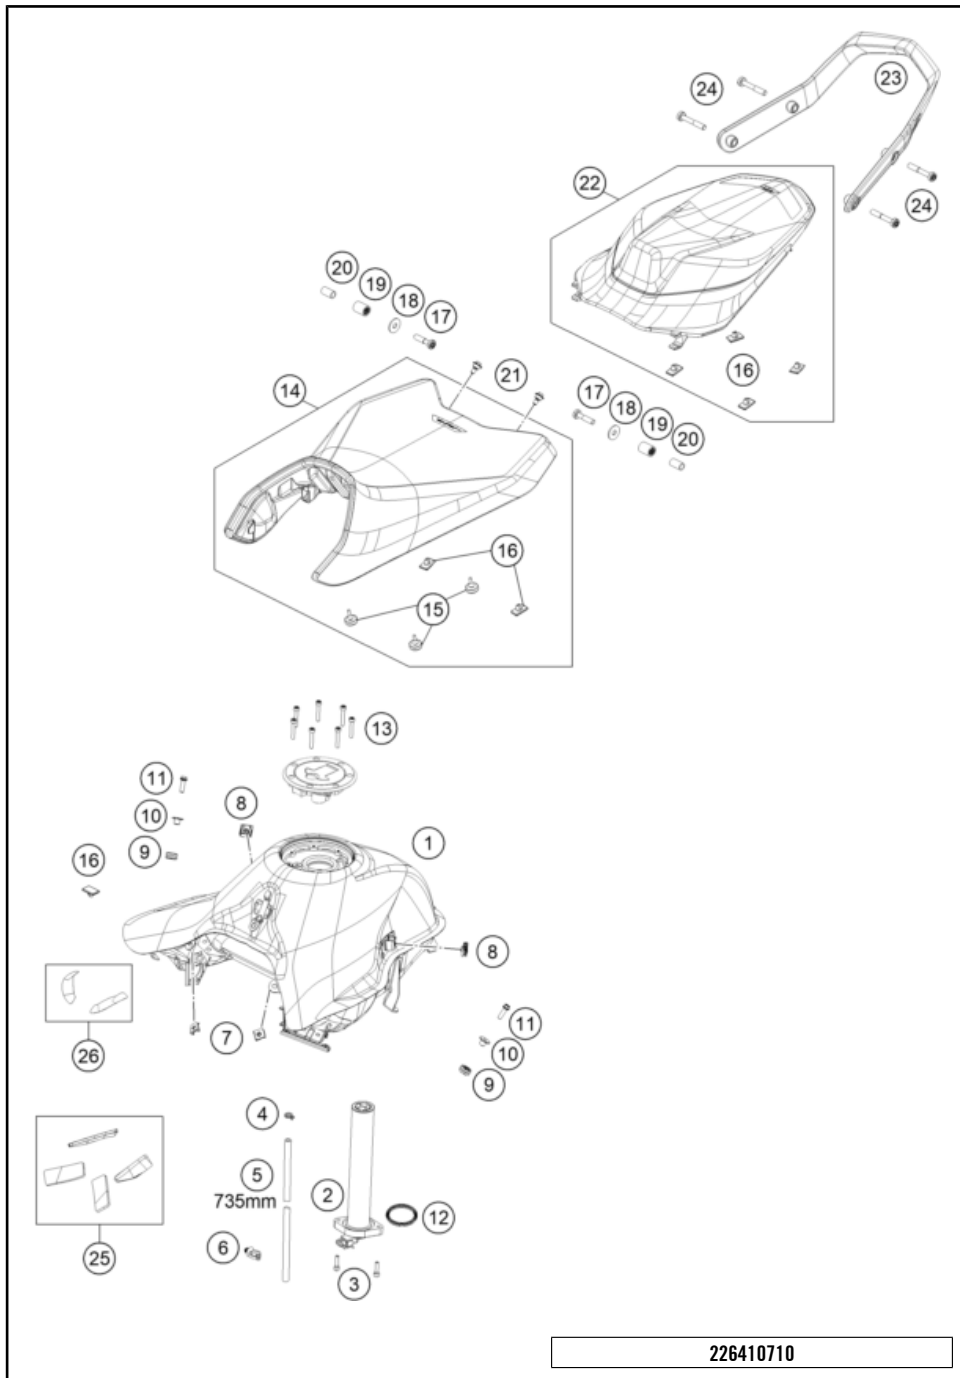

POS	PARTNUMBER		PIECE
1	C90707013000CB	Fuel tank steel	1
2	64107080200	Fuel lever sensor	1
3	0912050203	AH SCREW DIN0912-M 5X20	2
4	59007017000	CLAMP YDNAC 10096F (9,6MM)	1
5	C90715019735	Hose 6x10 FKM/ECO L 735	1
6	C90711092000	CABLE TIE W. SOCKET D=6,5	1
7	54603048200	RANGE CHANGE METAL NUT M5	2
8	54603048300	RANGE CHANGE METAL NUT M6 INOX	2
9	C90742041000	Damper ABS modulator	2
10	61342041100	Collar bushing 6,5x9x18x8,5	2
11	C0000250602000	HH collar screw M6x20 TX30	2
12	C90707080090	Gasket fuel level sensor	1
13	014579050166	Cap hd. screw ISO14579, M5x16-8.8, black	7
14	C90707040000	rider seat cpl.	1
15	C90706001021	Spaxer rubber airbox	3
16	C90707040041	Isolation pad	7
17	C0000250804000S	Collar screw M8x40 ISA40 SS	2
18	0021080003	WASHER DIN9021-A 8,4	2
19	C90707046000	Rubber seat cowl pad	2
20	C90707049000	Bushing 8.4x12x21.5	2
21	0900000601500S	Special screw M6x15x5,5-8.8 MK	2
22	C90707047033	Passenger seat cmpl.	1
23	C90712008000	Grip handle passenger	1
24	0035080506S	AH-COLLAR SCREW M8X50 ISA45	4
25	C90707012000	Tank Protection Set Metamoll	1
26	C90707013040	protectionfoil tank set	1

226410710

59441

* NEW PART X ON DEMAND