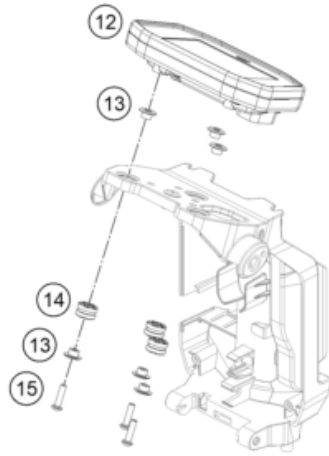

POS	PARTNUMBER		PIECE
1	64111066044	Lockset CPL.	1
4	64111067000	KTM ignition key	1
4	64111067010	Blank Key KTM	x
5	64107050000	Seat lock	1
9	C90707051000	Cable bracket lock	1
10	76011064200	Tear-off screw M6 ignition lock ISA30 MK	2
11	0991060203	FLAT H.SCREW DIN7991-M6X20	2
12	A65414069000	Dashboard	1
13	C90714069050C1	Bushing, speedometer bracket	6
14	C90714069051	DAMP. COMPONENT SPEEDOMETER	3
15	0738050202	Lens head screw ISO 7380-M5X20A2	3