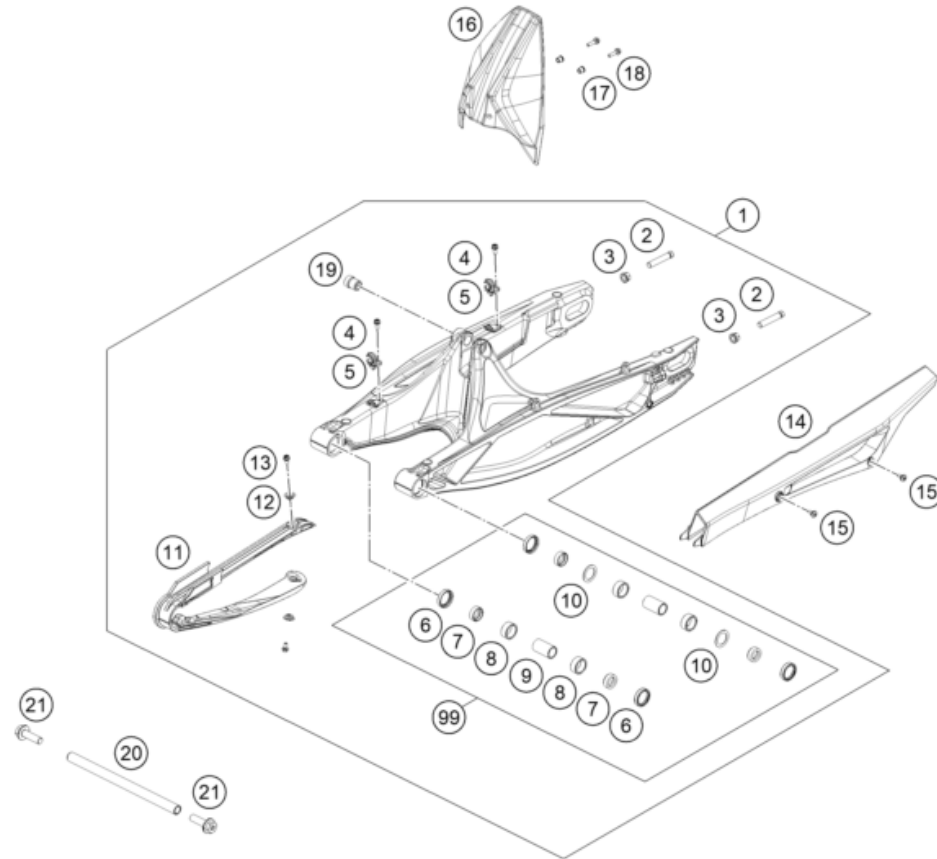

59428

* NEW PART

X ON DEMAND

SHOCK ABSORBER DISASSEMBLED

790 DUKE L, grey 2024 EU 2024

POS	PARTNUMBER		PIECE
1	46180064	Bearing bush 12x15/18/24,5x13,5	2
2	R12012	Ball joint bearing kit top 12mm	1
3	46180007	Distance bush 12x15/18/24,5x10,5	2
4	46148166	PA adjuster	1
5	RP80004	Washer kit shock absorber	1
6	46148041	Spring retainer 50,5x56,5x3	1
7	91020031	Main spring (59) 115-140-185 shock white	x
7	46148204	Spring l=185mm 130-160N/mm	1
7	91020032	in spring (59) 145-180-185 shock white	x
8	46148098	Spring retainer 21x54,8x-8	1

186410430

49901

* NEW PART

X ON DEMAND

POS	PARTNUMBER		PIECE
1	C90704030044C1	Swingarm cpl. black	1
2	C90704040100	Screw M10x1.25x50 WS10	2
3	58414030000	HH COLLAR NUT M10X1,25 WS=13	2
4	C0000250501200	HH collar screw M5x12 TX30	2
5	C90704142000	Brake hose bracket	2
6	C0760002532000	radial shaft seal 25x32x7	4
7	C90704034000	BUCKET F. SHAFT SEAL RING 03	4
8	C0430002201200	Needle bushing 22x28x12	4
9	C90704032000	BEARING SLEEVE 17X22X38,7 03	2
10	C90703036000	Stop disk 22.2x31.7x1	2
11	C90704066000	chain slide protection	1
12	C90704066050	Bushing chain slider	2
13	0025050106	HH collar screw M5x10 TX30	2
14	C90704061000	Chain guard	1
15	C90708021160	Special screw M5x12	2
16	C90704050000	Rear Fender	1
17	C90704050010	Bushing 5,5x8,3x9	2
18	C0000250502000	HH collar screw M5x20 TX30	2
19	C90704030020	Bushing Shock Mounting	1
20	64104037000	swing arm bolt	1
21	C90704038000	Special screw M12x40 WS19	2
99	C90704030010	Swing arm repair kit	x