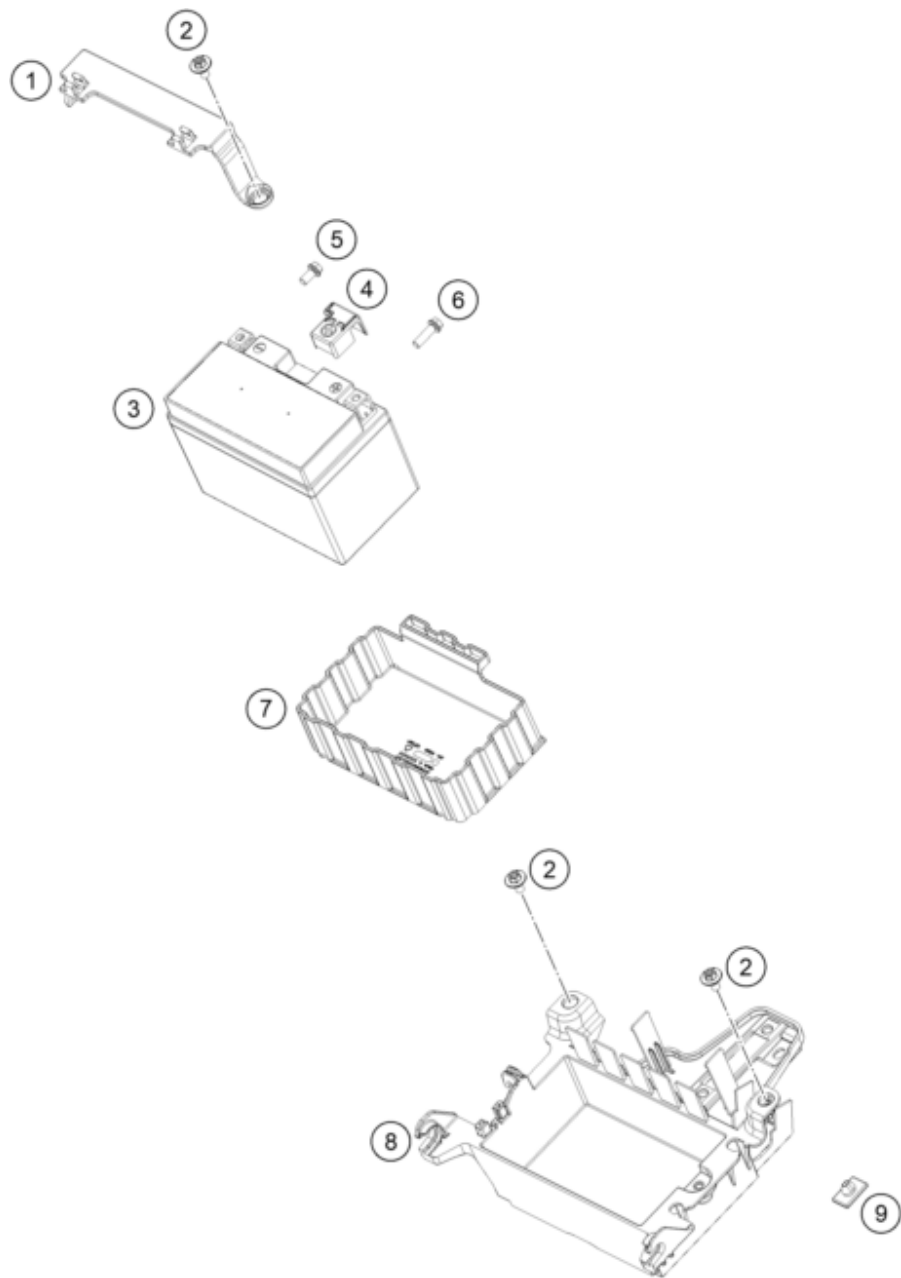

186411010

59447

* NEW PART

X ON DEMAND

POS	PARTNUMBER		PIECE
1	63611075100	Main wiring harness	1
2	61111057000	RELAY CM1A-R-12V-H80 07	5
3	75011087050	RUBBER CASING FOR FUSE BOX	1
4	75011088010	FUSE 10A 07	x
5	61111018100	TEMPERATURE SENSOR	1
6	C90711197000	Ground wire tank/frame	1
7	C90011096000	mass cable starter-frame	1
8	C90711097000	mass cable starter-battery	1
9	C90711059000	Starter cable	1
10	C90111076033	Rear Harness cpl.	1
11	C90711059050	Battery cable	1
12	C90711058010	Protection cap starter relay	1
13	0738060101	COU.SUNK SCR. AH ISO7380 M6X10	2
14	C90711109030	FUSE 30 A	2
15	76211058000	STARTER RELAY 07	1
18	C90711060133	Direct current horn cpl.	1
19	0024060106	HH COLLAR SCREW M6X10 TX30	1
20	60311034000	VOLTAGE REGULATOR	1
21	C0000250602000S	HH collar screw M6x20 TX30	2
22	C90711093045	RUBBER CABLE TIE 45MM 03	x
23	C90011076140	CABLE TIE 140/2,5MM BLACK	x
23	C90711076250	CABLE TIE 250/4,8MM BLACK	x
24	C90711092000	CABLE TIE W. SOCKET D=6,5	1
25	C0000250601200	HH collar screw M6x12 TX30	1
26	58411098100	CONTACT WASHER M6 VSV-K6	2
27	C0000250601600	HH collar screw M6x16 TX30	1

206361110

59449

* NEW PART

X ON DEMAND

POS	PARTNUMBER		PIECE
1	C90711055100	Clamping Bracket	1
2	C90708000012	special screw M6x12x3	3
3	C90111053000	Battery HTZ12A-BS(DA) charged	1
4	C90711059060	Positive terminal cover	1
5	C0000250601200	HH collar screw M6x12 TX30	1
6	C0000250602000	HH collar screw M6x20 TX30	1
7	C90711053050	Accumulator Casing	1
8	C90711054100	battery holder	1
9	C90707040041	Isolation pad	1