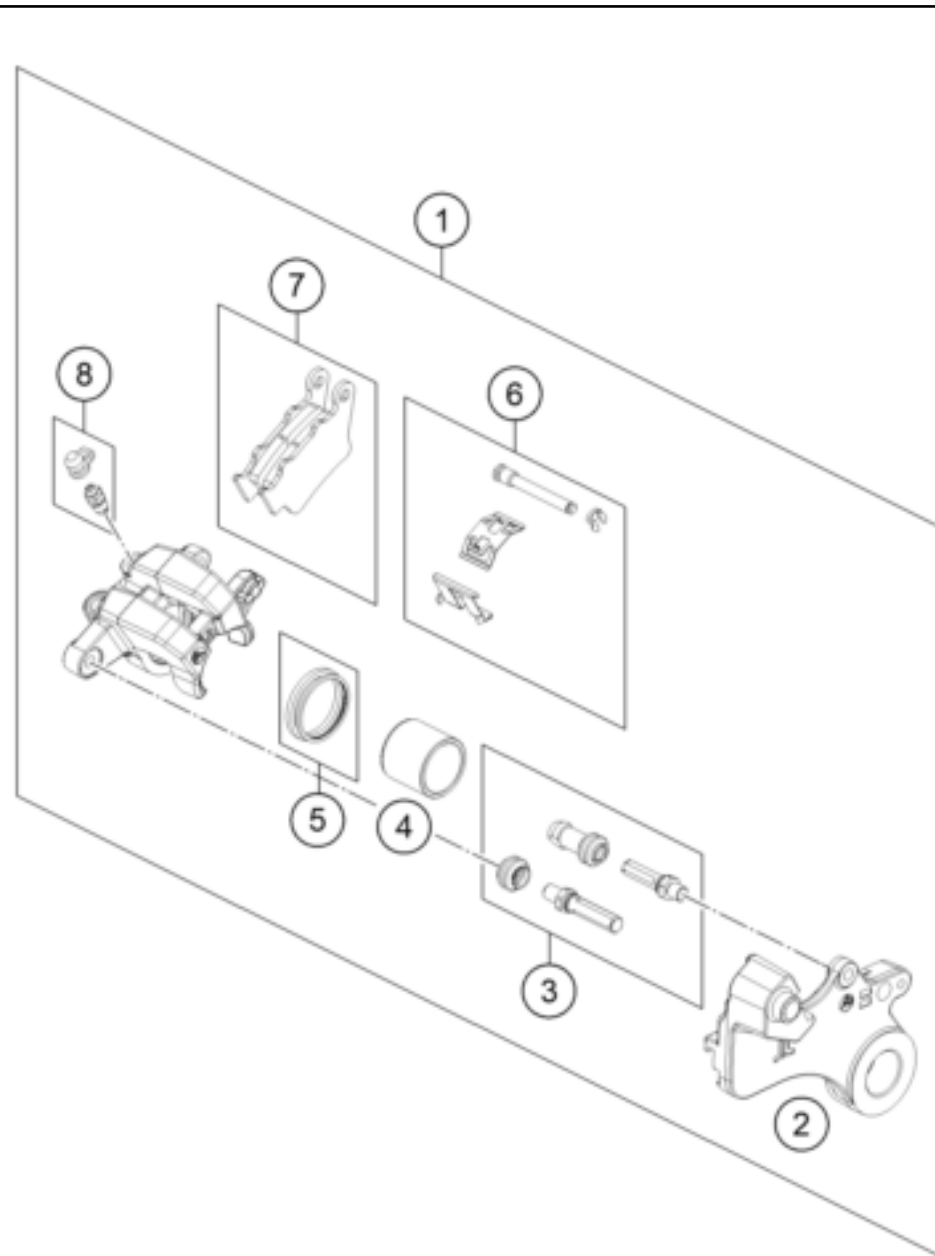

REAR BRAKE CALIPER

790 DUKE L, grey 2024 EU 2024

POS	PARTNUMBER		PIECE
1	A65413180000	brake caliper rear	1
2	64113075000	Brake caliper bracket rear	1
3	64113084000	Cup set	1
4	64113083000	Piston	1
5	64113081000	Square and dust seal set	1
6	64113085000	Retaining spring set	1
7	64113090000	Brake pad set	1
8	64113020000	Bleeder + cap	1

186411390

59458

* NEW PART

X ON DEMAND