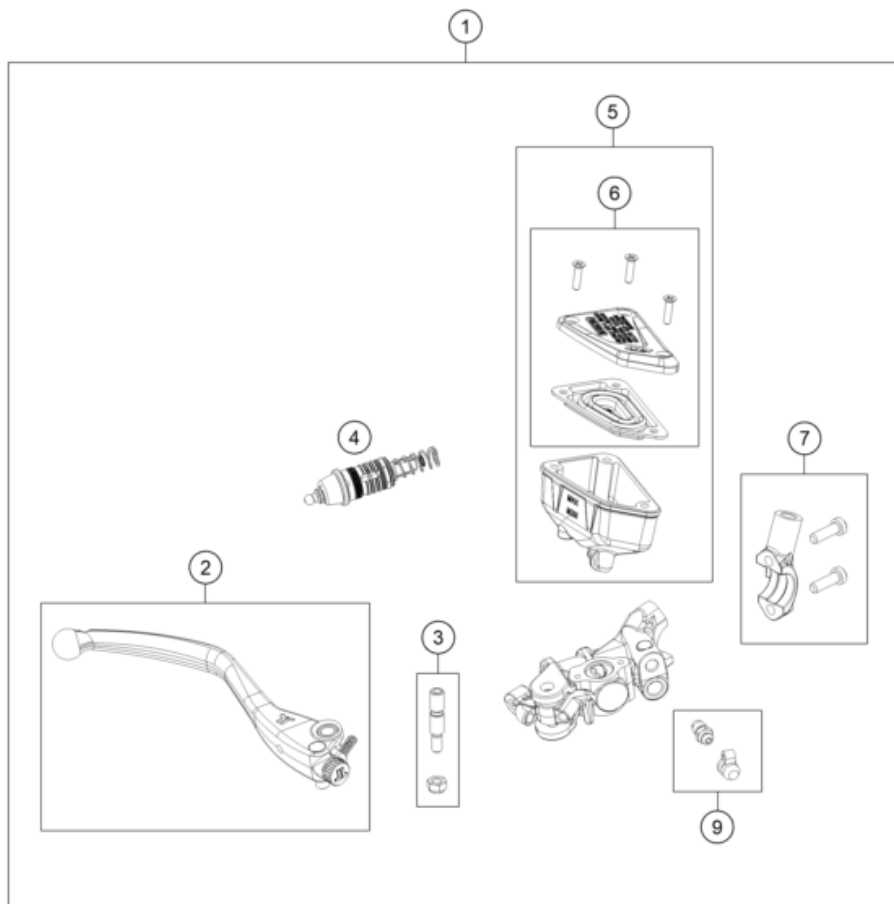

206361110

59449

* NEW PART

X ON DEMAND

POS	PARTNUMBER		PIECE
1	C90711055100	Clamping Bracket	1
2	C90708000012	special screw M6x12x3	3
3	C90111053000	Battery HTZ12A-BS(DA) charged	1
4	C90711059060	Positive terminal cover	1
5	C0000250601200	HH collar screw M6x12 TX30	1
6	C0000250602000	HH collar screw M6x20 TX30	1
7	C90711053050	Accumulator Casing	1
8	C90711054100	battery holder	1
9	C90707040041	Isolation pad	1

186411130

59450

* NEW PART

X ON DEMAND

POS	PARTNUMBER		PIECE
1	A65413001033C1	Front master cylinder cmpl. blk.	1
2	64113002000C1	Front brake lever	1
3	64113006000	Lever bolt cpl.	1
4	64113008000	Piston assembly	1
5	64113029044	Reservoir assembly	1
6	64113031000	Reservoir cap cpl.	1
7	6411300500030	Clamp	1
9	64113020000	Bleeder + cap	1
10	A65442005000	Brake line, front	1
11	62113020100	banjo bolt M10x1x19.5	1
12	0603100141	sealing ring DIN 7603 10x14x1	2