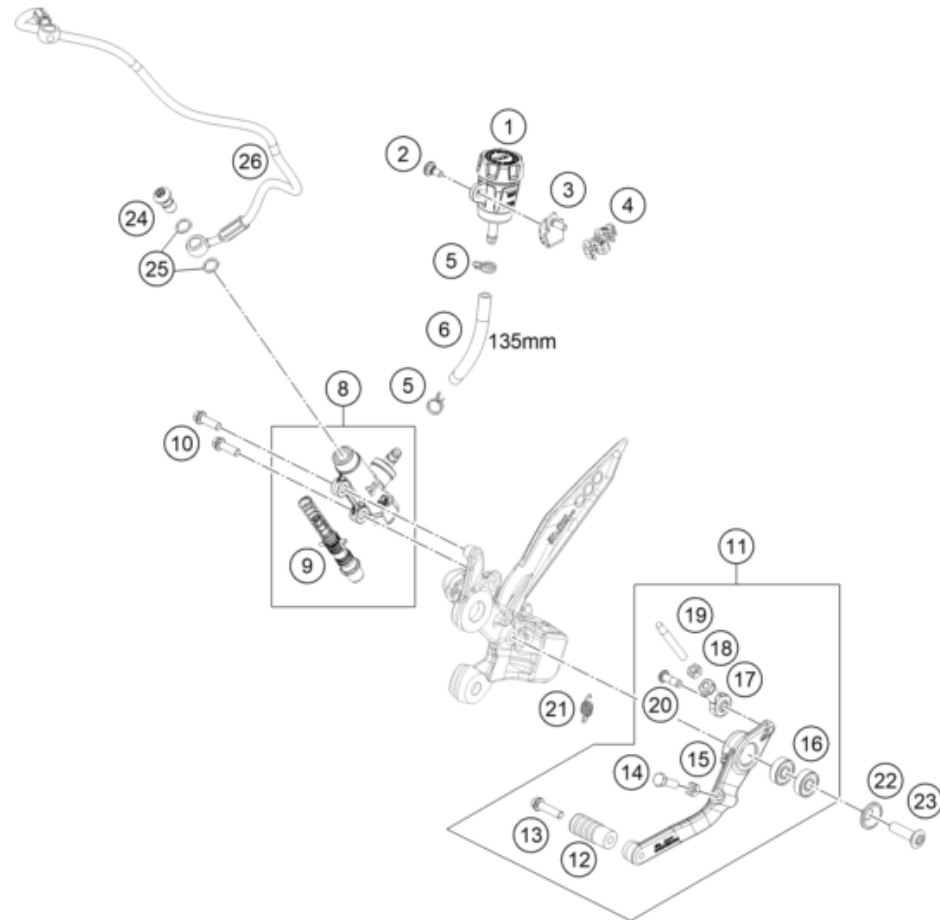

POS	PARTNUMBER		PIECE
1	64113069100	Water expansion tank	1
2	69013099050	SCREW F. EXPANSION TANK	1
3	C90713126000	Brake line holder	1
4	C90742046000	Bracket ABS line d7.5	1
5	58007017000	YDNAC CLAMP 10101 (10,4MM)	2
6	69013069001	HOSE FOR RESERVOIR 6X1,5	1
8	6411306000030	Foot master cylinder cpl. black	1
9	64113061000	Piston assembly	1
10	C0000250602000	HH collar screw M6x20 TX30	2
11	C90713050044C1	Foot break lever cpl. black	1
12	C90703060051	Step foot break lever duke	1
13	C0000250602500S	Screw M6x25 10.9	1
14	C0040170602000	hexagon scrw ISO 4017-M6x20-8.8-black	1
15	C0009340600500	Hex nut M6 black	1
16	C0410000800700	Bearing 608 2RS	2
17	C90703069200	rod end M6 silver	1
18	C0009340600502	hexagon nut DIN 934 M6	1
19	C90703068000	rear brake push bar	1
20	C0073800601800S	roured screw TX M6x16 A2-70 S	1
21	C90713052000	SPRING FOOT BRAKE LEVER 05	1
22	C90734031020	Fasson Disc D=23x5	1
23	C0000190803000S	COUNTER-SUNK SCREW ISA45 M8X30	1
24	62113020100	banjo bolt M10x1x19.5	1
25	0603100141	sealing ring DIN 7603 10x14x1	2
26	A65442102000	Brake line, rear	1

186411330

59452

* NEW PART

X ON DEMAND