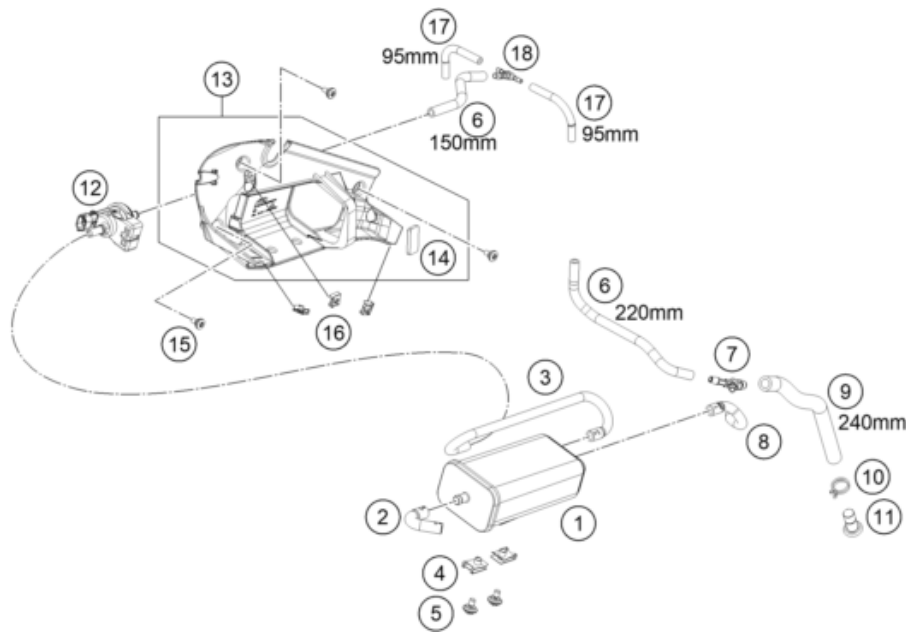

186411410

59459

* NEW PART

X ON DEMAND

POS	PARTNUMBER		PIECE
1	64111066044	Lockset CPL.	1
4	64111067000	KTM ignition key	1
4	64111067010	Blank Key KTM	x
5	64107050000	Seat lock	1
9	C90707051000	Cable bracket lock	1
10	76011064200	Tear-off screw M6 ignition lock ISA30 MK	2
11	0991060203	FLAT H.SCREW DIN7991-M6X20	2
12	A65414069000	Dashboard	1
13	C90714069050C1	Bushing, speedometer bracket	6
14	C90714069051	DAMP. COMPONENT SPEEDOMETER	3
15	0738050202	Lens head screw ISO 7380-M5X20A2	3

186411430

59460

* NEW PART

X ON DEMAND

POS	PARTNUMBER		PIECE
1	C90715001000	Evaporative canister	1
2	C90715021000	Hose evaporative canister bleeder	1
3	C90715022000	Hose evaporative canister purge valve	1
4	54603048300	RANGE CHANGE METAL NUT M6 INOX	2
5	C90708000012	special screw M6x12x3	2
6	78015019000	HOSE EPA D=6/10 L=2000MM	x
7	C90715028000	Y-junction YS 6-10-6	1
8	64115023000	Molded hose ACF	1
9	78015119000	HOSE EPA D=10/16 L=2000MM	x
10	C90731082000	Hose clamp wire D=15.5	1
11	C90715026000	ACF plug	1
12	76015015000	EVAP valve	1
13	C90703081044	Cover left cpl.	1
14	64108070040	Metamoll f. frame cover	1
15	C90708021160	Special screw M5x12	3
16	69008021080	clip nut M5	3
17	78015021000	HOSE EPA D=4/8 L=2000MM	x
18	C90015126000	Tube conector	1