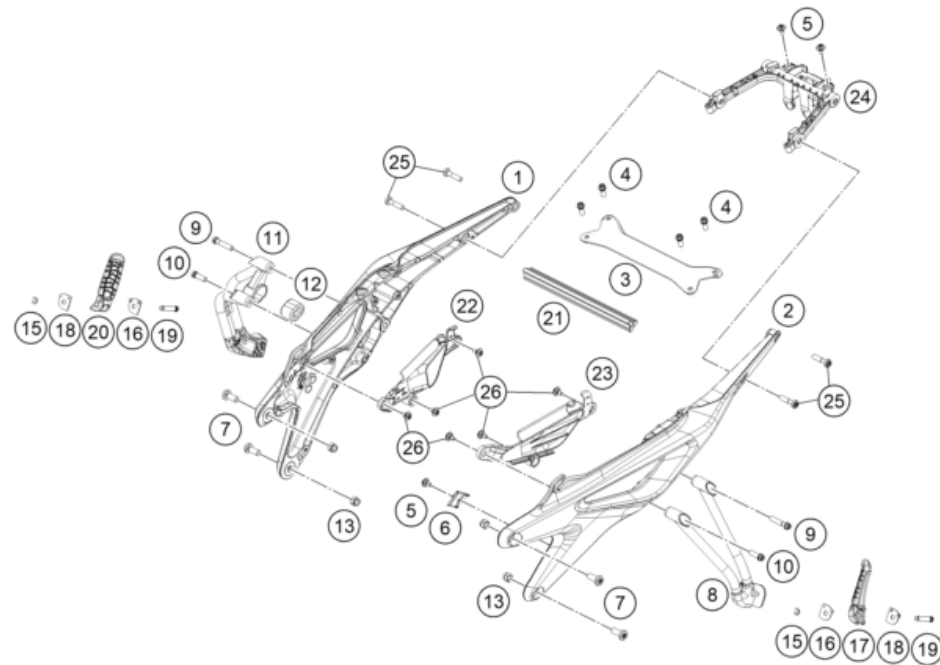

POS	PARTNUMBER		PIECE
1	C9070300200624	Subframe right dark grey metallic	1
2	C9070300200524	Subframe left dark grey metallic	1
3	C90703002004C1	Cross member	1
4	C0000250801800S	HH collar screw M8x18 ISA40 SS	4
5	C90708000012	special screw M6x12x3	3
6	C90703002010	Cable bracket	1
7	C0000351003000S	SHCS M10x30 TX45	4
8	C90703048000C1	Footrest carrier rear/left	1
9	C0000250804500S	HH COLLAR SCREW M8X45 ISA40	2
10	C0000250802500S	HH COLLAR SCREW M8X25 TX40	2
11	C90703049000C1	Footrest carrier rear/right	1
12	C90705068000	DAMPING RUBBER	1
13	54310086100	SELF LOCKING NUT M10 CU WS=14	4
15	0799060003	retaining washer DIN 6799 - 6	2
16	C90703152000	ENGAGE PANEL FOOTREST L/S 03	2
17	C90703050000	FOOTREST CPL. L/S REAR 03	1
18	C90703052000	ENGAGE PANEL FOOTREST R/S 03	2
19	C90703044000	footrest bolt, rear	2
20	C90703051000	FOOTREST CPL. R/S REAR 03	1
21	64103004100	Brace subframe	1
22	C90706041050	Cover intake port right	1
23	C90706040050	Cover intake port left	1
24	C90708019050	rear reinforcement	1
25	C0000350803500S	SCREW M8X35 ISA45 SS	4
26	C90708000015	SPECIAL SCREW M6X15X3	6

206410315

59415

* NEW PART

X ON DEMAND