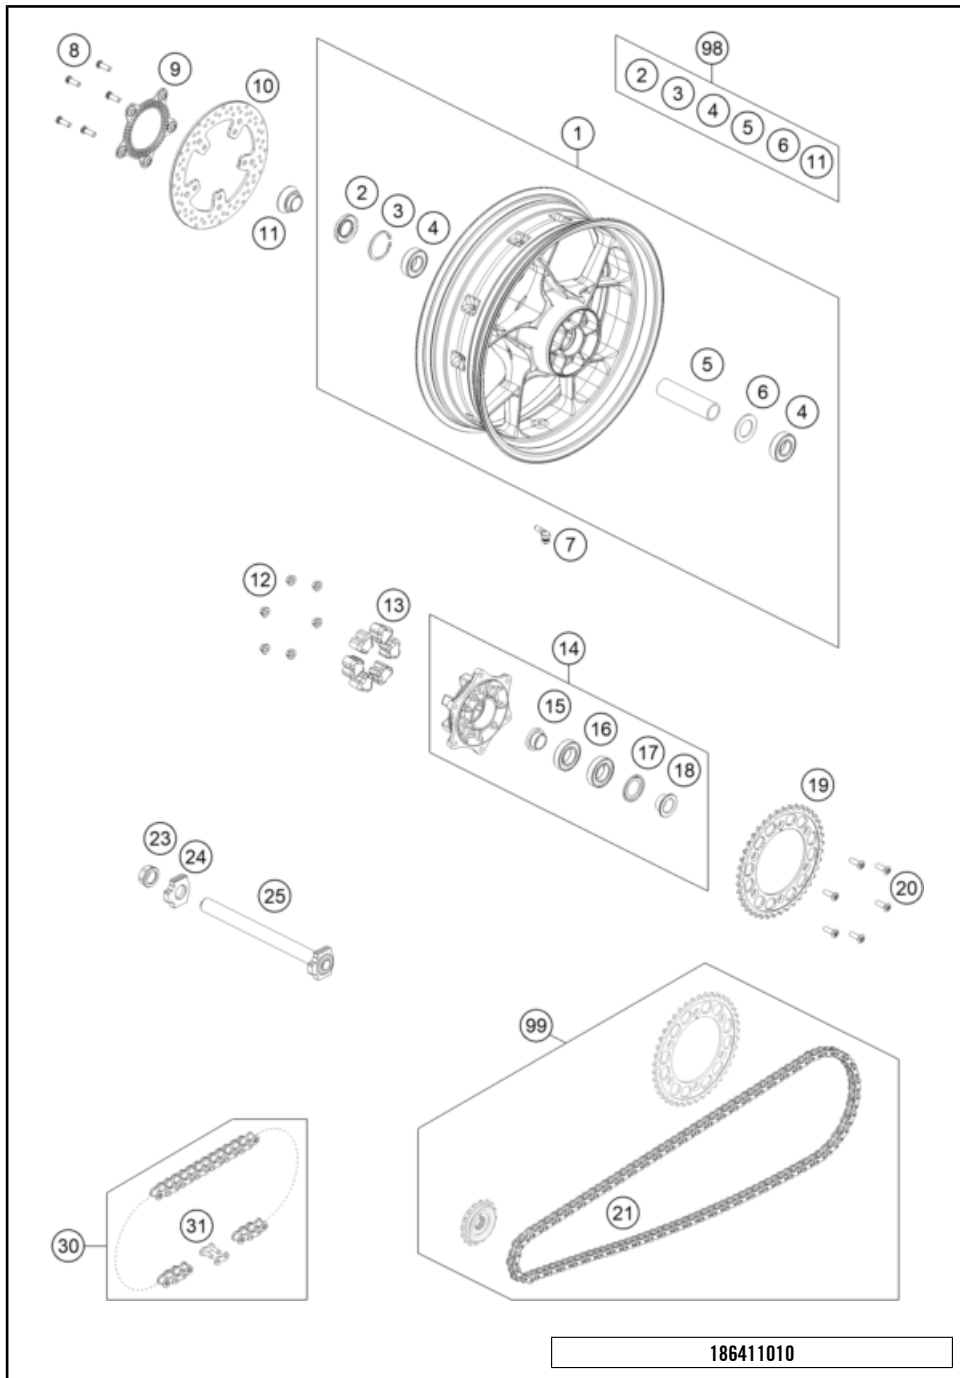

186410910

59446

* NEW PART

X ON DEMAND

REAR WHEEL

790 DUKE L, grey 2024 EU 2024

POS	PARTNUMBER		PIECE
1	C90710001033C1	Rear wheel 5,5x 17 cpl. black	1
2	0760305271	SHAFT SEAL RING 30X52X7	1
3	0472052200	CIRCLIP DIN0472-52X2	1
4	0625062052	GR.BALL BEAR. 6205-2RSHC3HMTF7	2
5	60010011000	BEAR. SPACERTUBE L=124,8MM 03	1
6	60010015000	SPACER RING 03	1
7	C90709076000	Angle valve	1
8	C90709062000	SPECIAL SCREW M8X25 SS TX40	5
9	C90742021000	Rear sensor wheel	1
10	64110060000	Rear brake disc 240x5mm	1
11	C90710013000	spacer rear wheel right	1
12	06923080003	hex nut EN 1661 M8 WS13	6
13	C90710459000	RUBBER DAMPING BLOCK '91	6
14	C90710050044C1	Rear sprocket carrier black complete	1
15	C90710014000	SPACER BUSH. SPR. SUPP. IN.	1
16	C0410003001300	BALL BEARING 6006 DDU2CG23S6NM	2
17	C90710016000	NILOS RING 6006AV	1
18	C90710012000	SPACER BUSH. SPROCKET SUPP.	1
19	C90710051041	sprocket	1
20	C0000190802600S	COUNTER-SUNK SCREW ISA45 M8X26	6
21	64110065116	Chain x-ring 116 rolls endless	1
23	C90710086000	COLLAR NUT M25X1,5 WS=32 05	1
24	C90710084000	CHAIN TENSIONER R/S LC8 03	1
25	69010181044	Rear axel cpl.	1
30	76910065118	chain DID 118 roll	x
31	76910066000	Rivet link chain DID 520 VP2-T	x
98	C90710015000	Rear Wheel Repair Kit	x
99	SPAB16G413M116E	Drivetrain kit 16Z/41Z	x