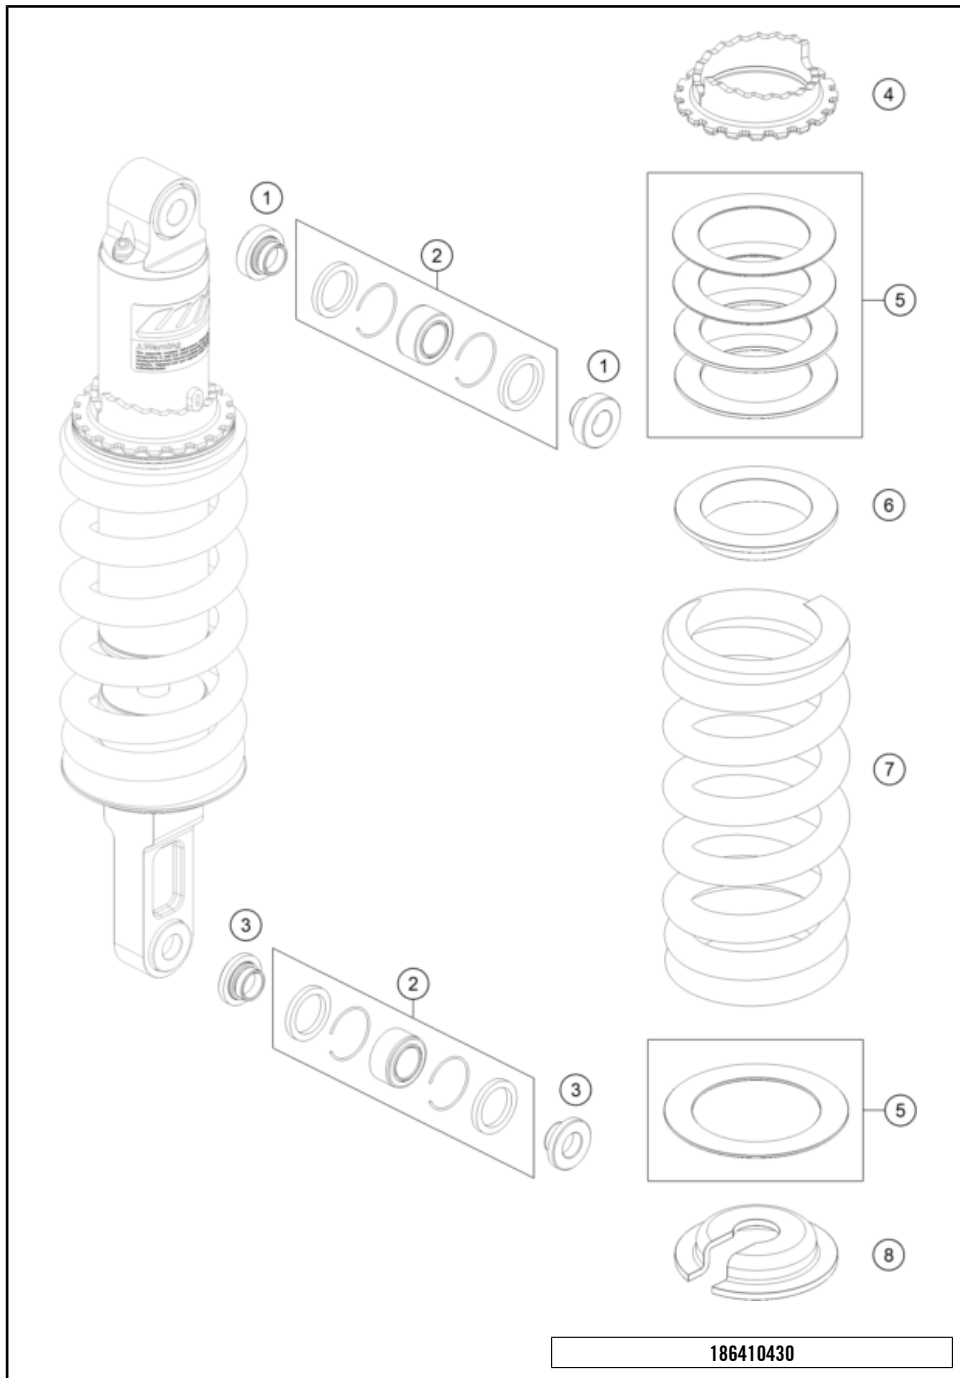

SHOCK ABSORBER DISASSEMBLED

790 DUKE L, grey 2024 EU 2024

POS	PARTNUMBER		PIECE
1	46180064	Bearing bush 12x15/18/24,5x13,5	2
2	R12012	Ball joint bearing kit top 12mm	1
3	46180007	Distance bush 12x15/18/24,5x10,5	2
4	46148166	PA adjuster	1
5	RP80004	Washer kit shock absorber	1
6	46148041	Spring retainer 50,5x56,5x3	1
7	91020031	Main spring (59) 115-140-185 shock white	x
7	46148204	Spring l=185mm 130-160N/mm	1
7	91020032	in spring (59) 145-180-185 shock white	x
8	46148098	Spring retainer 21x54,8x-8	1

186410430

49901

* NEW PART

X ON DEMAND