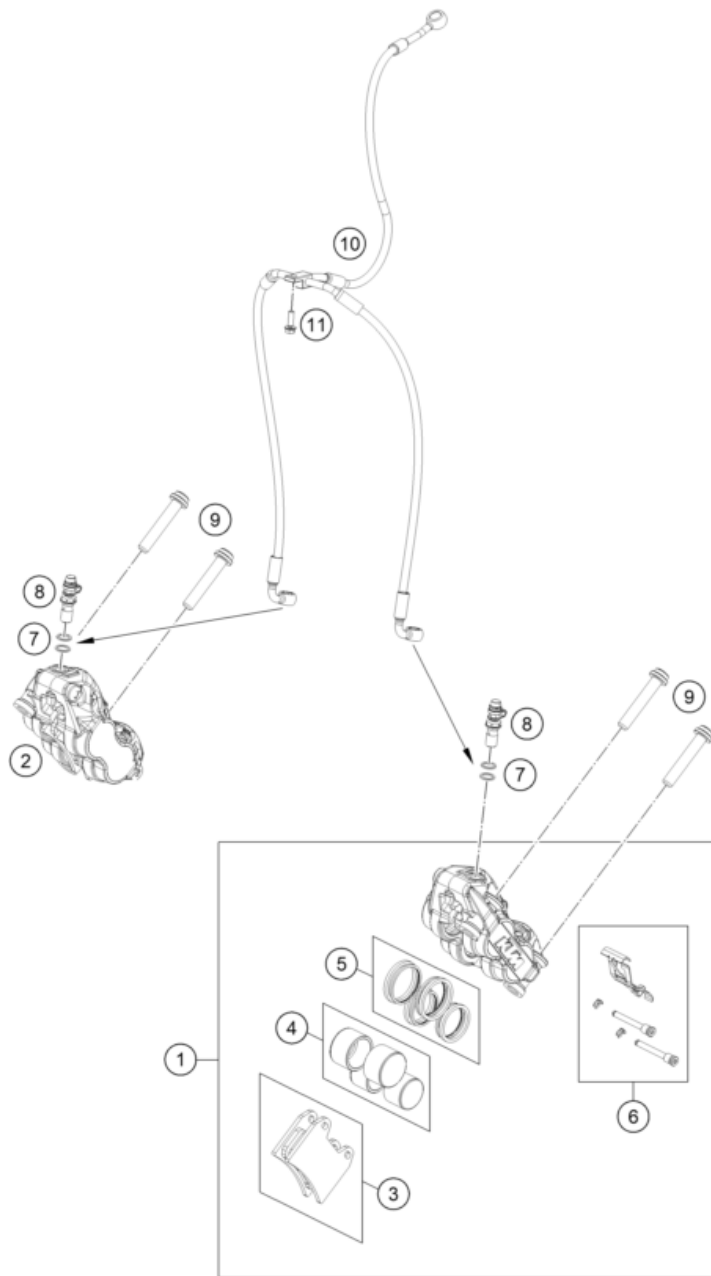

FRONT BRAKE CALIPER

790 DUKE L, grey 2024 EU 2024

POS	PARTNUMBER		PIECE
1	A65413115000	Front brake caliper, left	1
2	A65413116000	Front brake caliper, right	1
3	63613030000	Front brake pad	2
4	63513019000	Piston set	2
5	63613021000	Seal set	2
6	64113017000	Retaining spring set	2
7	0603100141	sealing ring DIN 7603 10x14x1	4
8	62513020000	BLEEDER SCREW CPL. 05	2
9	C0000351005500S	AH-COLLAR SCREW M10X1,25X55SS	4
10	A65442003000	Brake line, front	1
11	C0000250601200	HH collar screw M6x12 TX30	1

186411360

59457

* NEW PART

X ON DEMAND