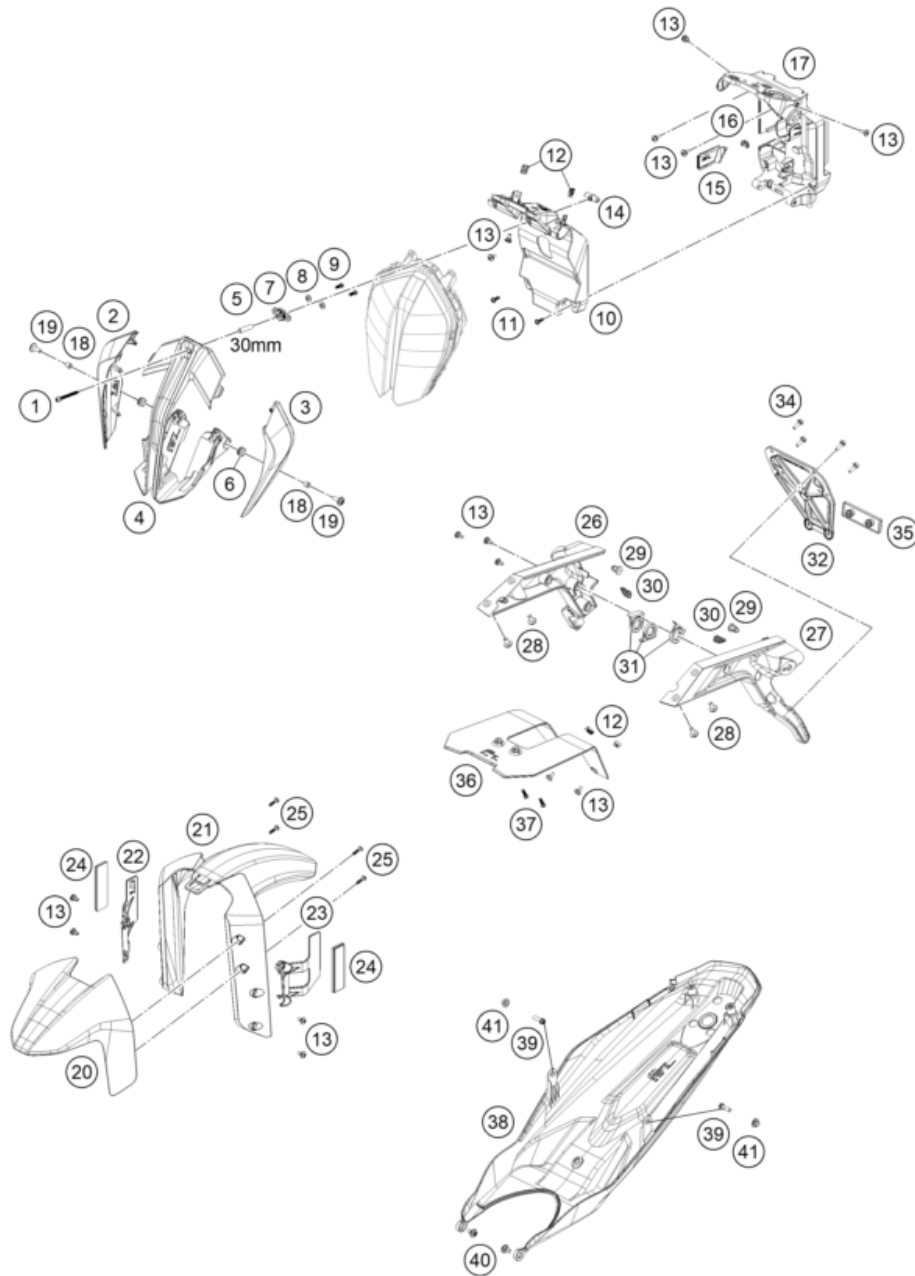

60038

* NEW PART

X ON DEMAND

POS	PARTNUMBER		PIECE
40	C9070800012	special screw M6x12x3	2
41	C90708053000	Collar bushing 6x11x16x7.5	2

186410810

60038

* NEW PART

X ON DEMAND