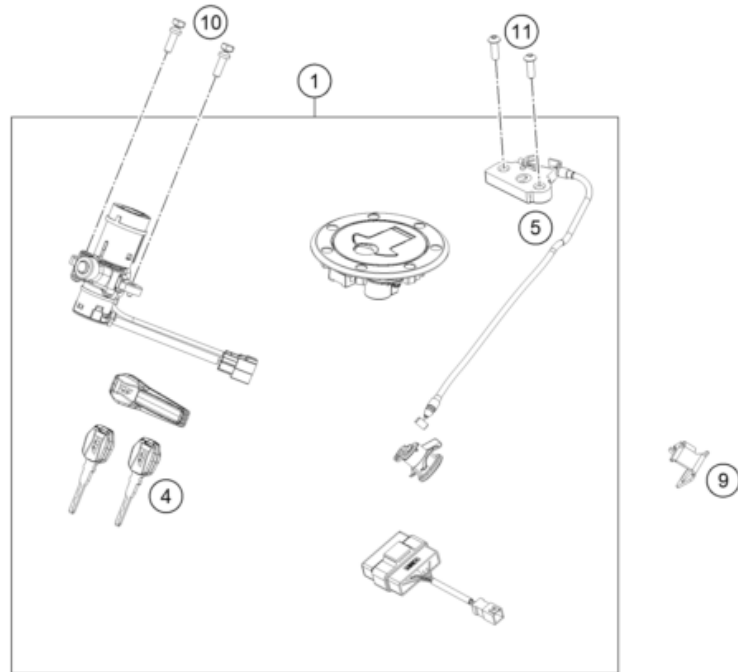

186411390

59458

* NEW PART

X ON DEMAND

POS	PARTNUMBER		PIECE
1	63614001000	Headlight	1
2	0081040253	Ejot PT screw 4x25 WN 5451	2
3	0081030081	Ejot PT screw 3x8 WN 5451 black	6
4	0081045121	SCREW FOR PLASTIC K45X12 T20	2
5	C90714025000	turn signal front left/rear right	2
6	C90714026000	turn signal front right/rear left	2
7	0433100003	WASHER 18x10,5x1,6	4
8	0797100003	LOCK WASHER DIN6797-J10,5 ZI	4
9	58414030000	HH COLLAR NUT M10X1,25 WS=13	4
10	64114040000	Tail light	1
11	C90708015060	Rubber damper top	2
12	C90708015070	Rubber damper bottom	2

186411410

59459

* NEW PART

X ON DEMAND

POS	PARTNUMBER		PIECE
1	64111066044	Lockset CPL.	1
4	64111067000	KTM ignition key	1
4	64111067010	Blank Key KTM	x
5	64107050000	Seat lock	1
9	C90707051000	Cable bracket lock	1
10	76011064200	Tear-off screw M6 ignition lock ISA30 MK	2
11	0991060203	FLAT H.SCREW DIN7991-M6X20	2
12	A65414069000	Dashboard	1
13	C90714069050C1	Bushing, speedometer bracket	6
14	C90714069051	DAMP. COMPONENT SPEEDOMETER	3
15	0738050202	Lens head screw ISO 7380-M5X20A2	3

186411430

59460

* NEW PART

X ON DEMAND

POS	PARTNUMBER		PIECE
1	C90715001000	Evaporative canister	1
2	C90715021000	Hose evaporative canister bleeder	1
3	C90715022000	Hose evaporative canister purge valve	1
4	54603048300	RANGE CHANGE METAL NUT M6 INOX	2
5	C90708000012	special screw M6x12x3	2
6	78015019000	HOSE EPA D=6/10 L=2000MM	x
7	C90715028000	Y-junction YS 6-10-6	1
8	64115023000	Molded hose ACF	1
9	78015119000	HOSE EPA D=10/16 L=2000MM	x
10	C90731082000	Hose clamp wire D=15.5	1
11	C90715026000	ACF plug	1
12	76015015000	EVAP valve	1
13	C90703081044	Cover left cpl.	1
14	64108070040	Metamoll f. frame cover	1
15	C90708021160	Special screw M5x12	3
16	69008021080	clip nut M5	3
17	78015021000	HOSE EPA D=4/8 L=2000MM	x
18	C90015126000	Tube conector	1