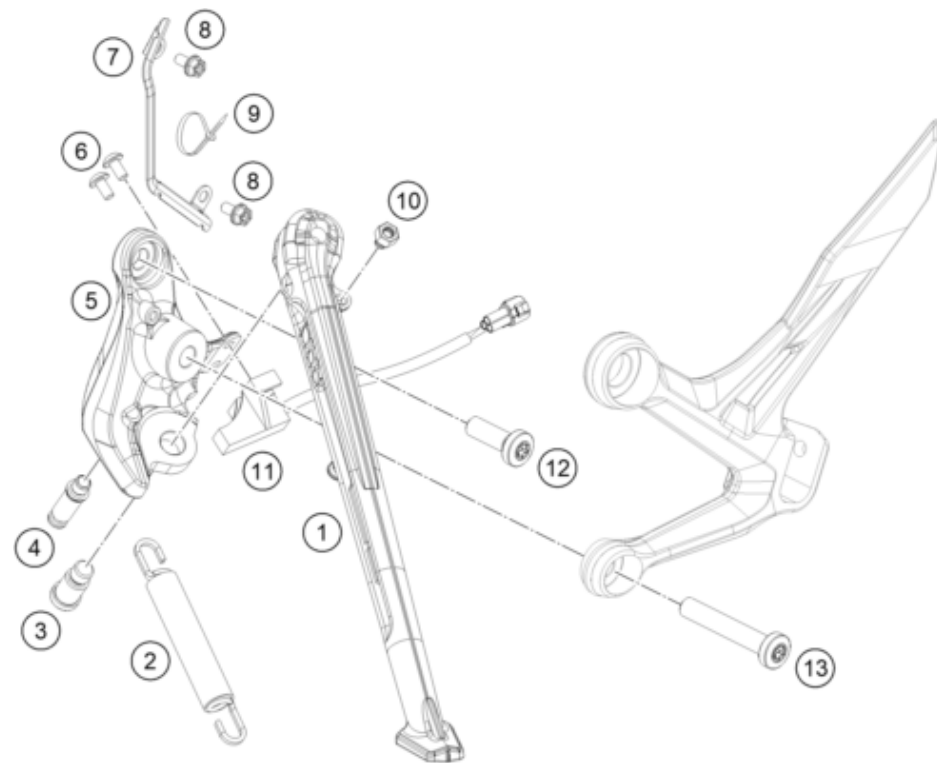

59414

* NEW PART

X ON DEMAND

POS	PARTNUMBER		PIECE
1	C9070300200624	Subframe right dark grey metallic	1
2	C9070300200524	Subframe left dark grey metallic	1
3	C90703002004C1	Cross member	1
4	C0000250801800S	HH collar screw M8x18 ISA40 SS	4
5	C90708000012	special screw M6x12x3	3
6	C90703002010	Cable bracket	1
7	C0000351003000S	SHCS M10x30 TX45	4
8	C90703048000C1	Footrest carrier rear/left	1
9	C0000250804500S	HH COLLAR SCREW M8X45 ISA40	2
10	C0000250802500S	HH COLLAR SCREW M8X25 TX40	2
11	C90703049000C1	Footrest carrier rear/right	1
12	C90705068000	DAMPING RUBBER	1
13	54310086100	SELF LOCKING NUT M10 CU WS=14	4
15	0799060003	retaining washer DIN 6799 - 6	2
16	C90703152000	ENGAGE PANEL FOOTREST L/S 03	2
17	C90703050000	FOOTREST CPL. L/S REAR 03	1
18	C90703052000	ENGAGE PANEL FOOTREST R/S 03	2
19	C90703044000	footrest bolt, rear	2
20	C90703051000	FOOTREST CPL. R/S REAR 03	1
21	64103004100	Brace subframe	1
22	C90706041050	Cover intake port right	1
23	C90706040050	Cover intake port left	1
24	C90708019050	rear reinforcement	1
25	C0000350803500S	SCREW M8X35 ISA45 SS	4
26	C90708000015	SPECIAL SCREW M6X15X3	6

206410315

59415

* NEW PART

X ON DEMAND

POS	PARTNUMBER		PIECE
1	C90703023000C1	Sidestand	1
2	61003024000	SPRING L=116 MM 05	1
3	C90703027200	SCREW FOR SIDE STAND M10X31,2	1
4	C90703028001	Special screw stand spring	1
5	6410302610033	Side Stand Bracket	1
6	58605083014	SCREW M5X14 TORX 25 07	2
7	C90703001099	Racket side-stand-cable	1
8	0025050106	HH collar screw M5x10 TX30	2
9	C90011076140	CABLE TIE 140/2,5MM BLACK	3
10	90103029000	MAGNET HOLDER	1
11	93511045000	SWITCH SIDE STAND	1
12	C0000351003000S	SHCS M10x30 TX45	1
13	C0000351006000S	AH-COLLAR SCREW M10X60 ISA45	1