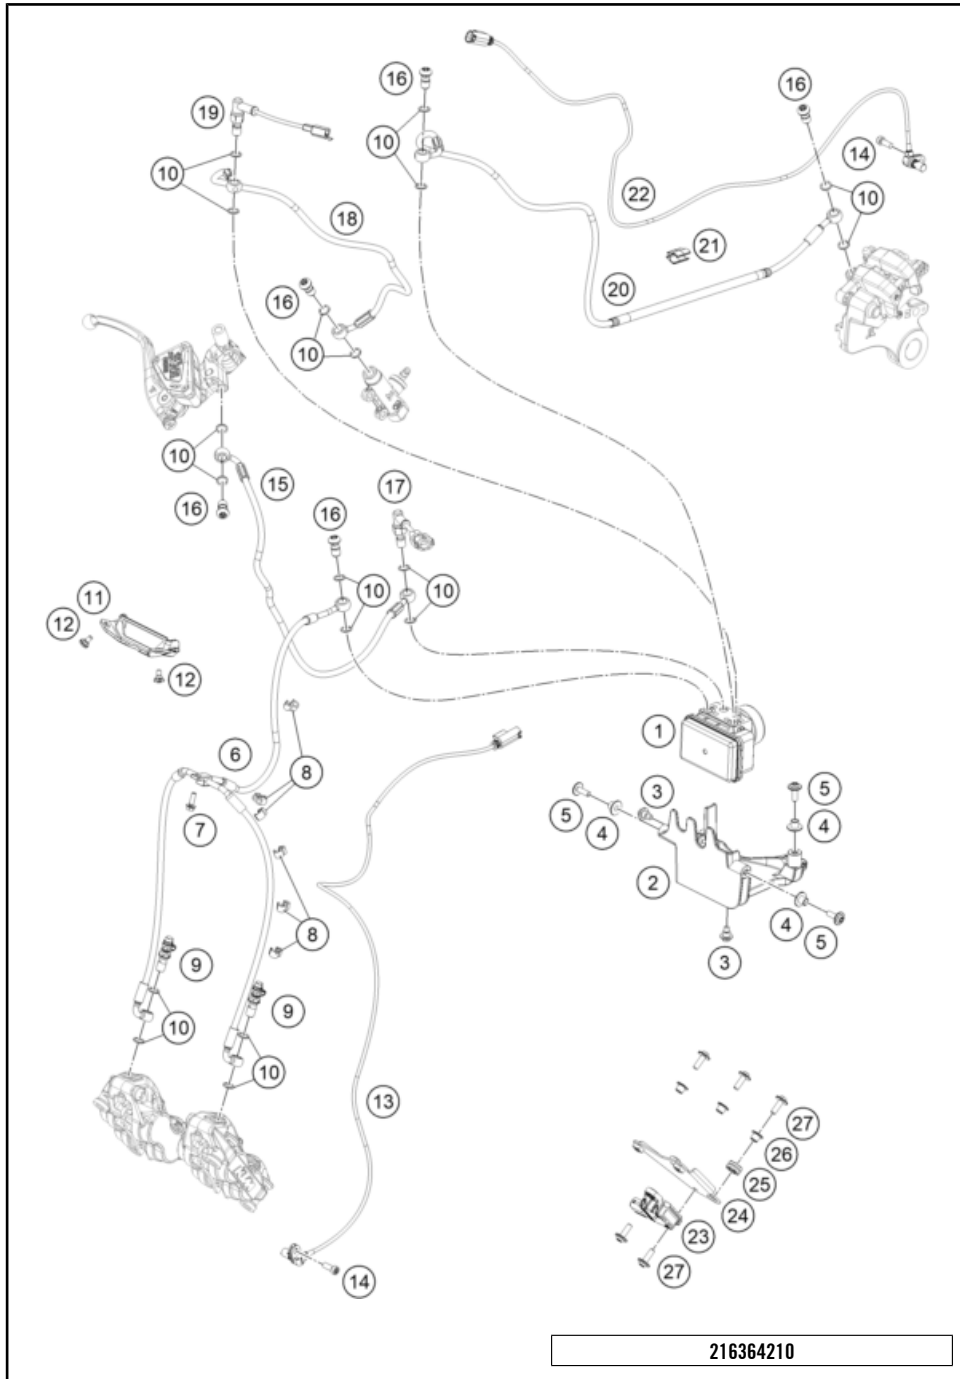

216364210

POS	PARTNUMBER		PIECE
1	61742031044	ABS module filled	1
2	C90742040000	Bracket ABS modulator	1
3	59001092050	SPECIAL SCREW M6X12,5 WS=8	2
4	61342041100	Collar bushing 6,5x9x18x8,5	3
5	C90714017000	SPECIAL SCREW M6X18 ISA30 08	3
6	A65442003000	Brake line, front	1
7	C0000250601200	HH collar screw M6x12 TX30	1
8	C90711094000	BAR SPACER 4/7 BLACK	6
9	62513020000	BLEEDER SCREW CPL. 05	2
10	0603100141	sealing ring DIN 7603 10x14x1	18
11	63642003070	Brake line guide	1
12	C0000250501200	HH collar screw M5x12 TX30	2
13	90142125000	ABS SENSOR	1
14	014580060166	SHCS ISO 14580 M6x16	2
15	A65442005000	Brake line, front	1
16	62113020100	banjo bolt M10x1x19.5	5
17	63711051000	Brake light switch	1
18	A65442102000	Brake line, rear	1
19	62111051000	BRAKE LIGHT SWITCH REAR	1
20	A65442104000	Brake line, rear	1
21	C90713026100	Hose bracket 10/4	1
22	76042125000	ABS-SENSOR	1
23	C60342090100	Angle sensor	1
24	C90742090050	Retaining bracket 6D sensor	1
25	C90742041000	Damper ABS modulator	1
26	61342041100	Collar bushing 6,5x9x18x8,5	3
27	C90714017000	SPECIAL SCREW M6X18 ISA30 08	5

63829

* NEW PART

X ON DEMAND