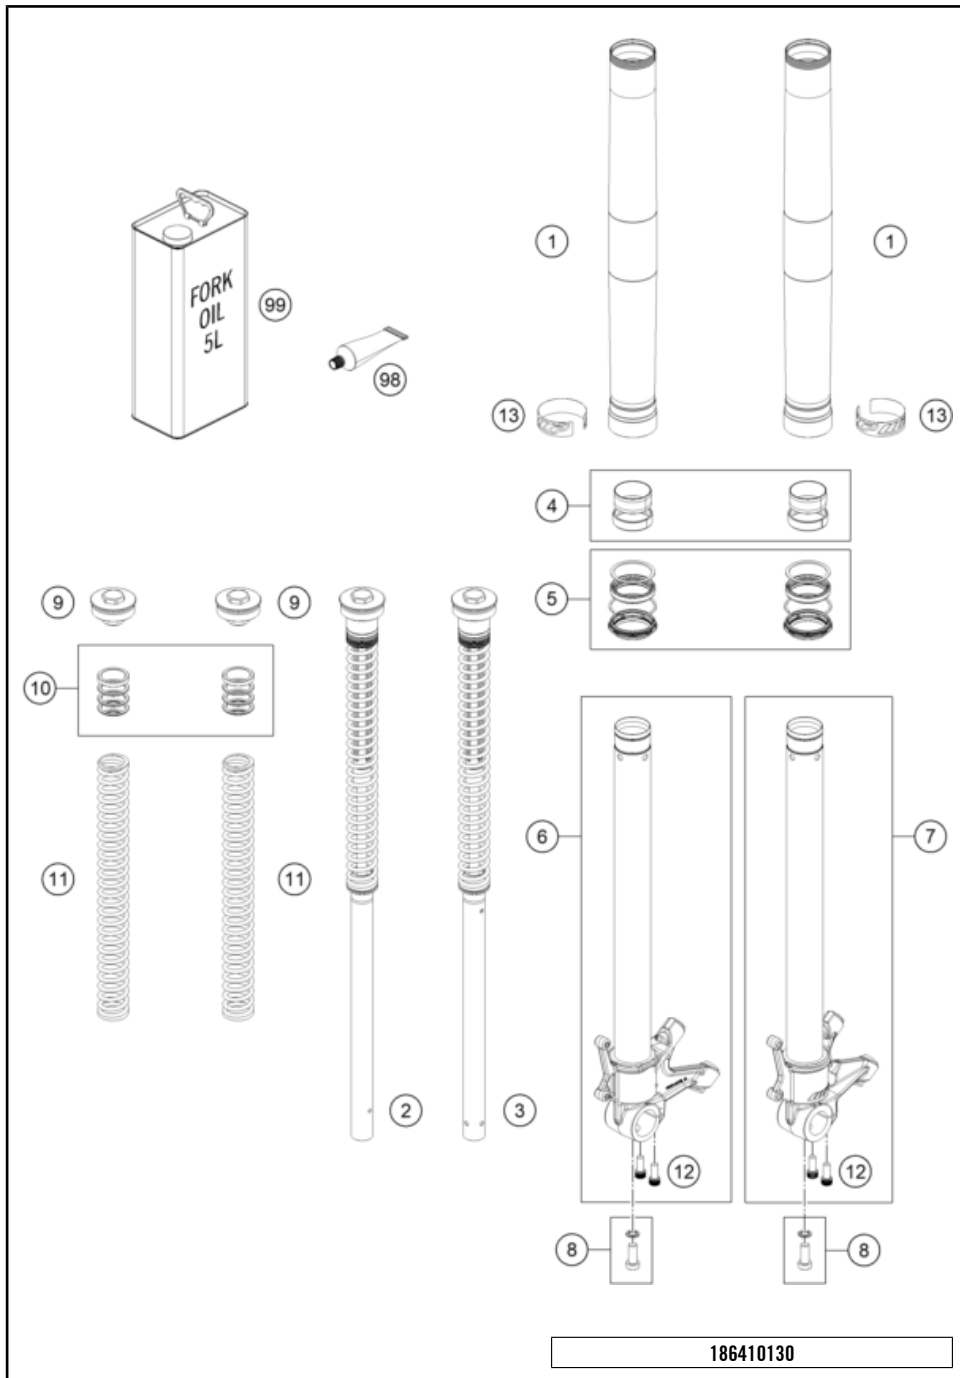

FRONT FORK, TRIPLE CLAMP

790 DUKE L, grey 2024 EU 2024

POS	PARTNUMBER		PIECE
1	C05586R2601	Fork 790 DUKE S 18	1
2	C90701032032C1	Lower triple clamp X=32 mm black Compl.	1
3	C0000350803000	SHCS M8x30 TX45	4
4	16181R54E	Steering damper cpl.	1
5	C0000250802500S	HH COLLAR SCREW M8X25 TX40	3
6	C90701044000C1	Retaining bracket brake line guide	1
7	69008021080	clip nut M5	2
8	C90701084000	Steering head gasket	2
9	C90701080000	steering head bearing cpl.	2
10	C90701086000	PROT. RING STEER. HEAD BEARING	1
11	C90701081010	Steering head rep. Kit	1
12	C90701034032C1	Upper Triple Clamp	1
13	C0000350802500S	ISA collar screw M8x25 ISA45	1
14	0988253505	thrust wash DIN0988-25x35x0,5	1
15	C90701036000C1	Steering head screw	1
16	C90701039032C1	HANDLEBAR SUPPORT D=28 H=32 BL	2
17	C0000351003500S	ISA collar screw, M10x35 ISA45	2
18	C90701038000C1	HANDLEBAR CLAMP 28MM	2
19	C0000250802500	HH collar screw M8x25	4

186410110

59412

* NEW PART

X ON DEMAND

POS	PARTNUMBER		PIECE
1	43578098	Fork outer tube 44,13x515 dt54 db57	2
2	43578176S2	Cartridge right cpl. 790 Duke	1
3	43578195S1	Cartridge left cpl. 790 Duke	1
4	R14042	GUIDE BUSHING SET	1
5	R516	Fork sealing kit 43mm red	1
6	43578097S1	Fork shoe right d43mm cmpl.	1
7	43578096S1	Fork shoe left d43mm cmpl.	1
8	43578177S1	HS cylinder-head screw M10x25 set	1
9	43578140S1	Screw cover M51x1,5 cpl.	2
10	RP80002	Shim Kit Fork	1
11	95020004S	main spring (38,2) 5-7.8-345 set fork	x
11	43578135	Mainspring (37) 6-9-345 fork	1
11	95020005S	Main Spring (38.2) 7-10-345 set fork	x
12	0025080206	HH collar screw M8x20	4
13	52000148	Sticker WP India 160x19	2
98	T511	SILICONE GREASE F. DUST STRI	1
99	48601166S1	Fork Fluid Viscosity 4.0 5L	1