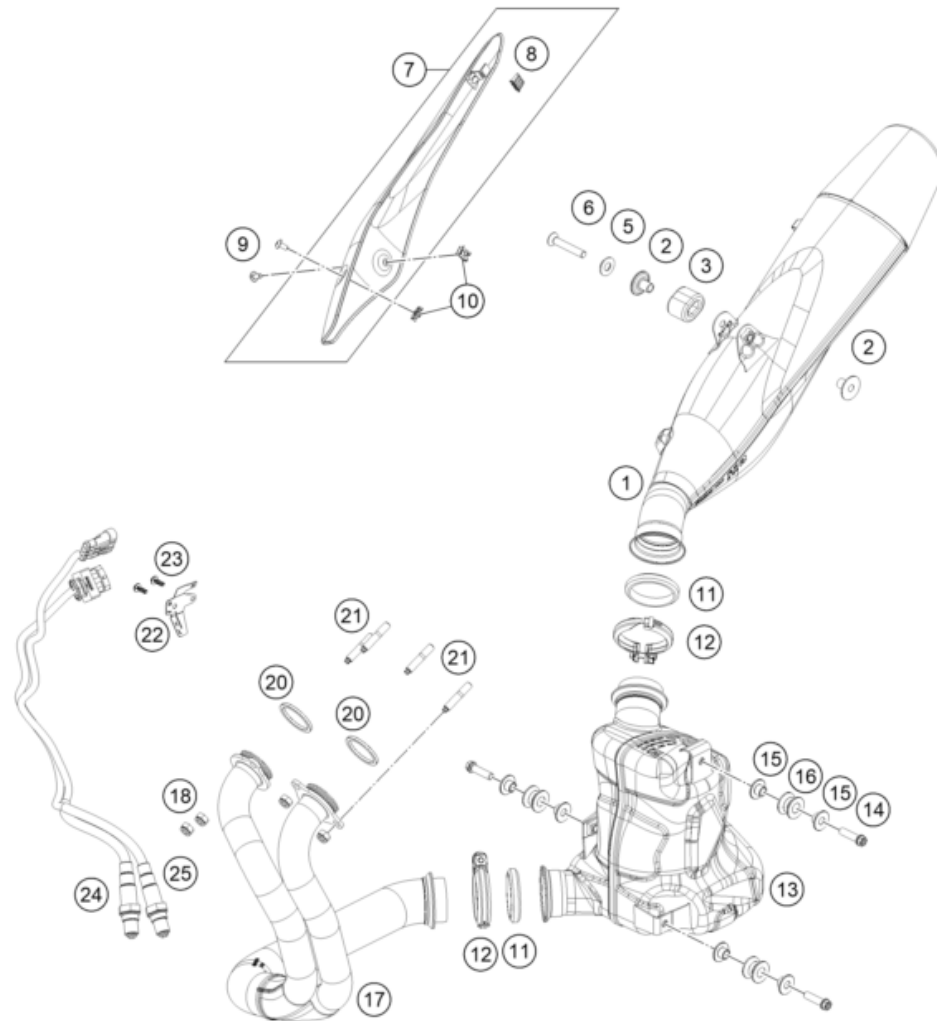

POS	PARTNUMBER		PIECE
1	C90705083000	Silencer	1
2	C90705169000	BUSHING 8,5X11X29	2
3	C90705068000	DAMPING RUBBER	1
5	C90705069000	conical seat Alu	1
6	C0000190805000	COUN.-SUNK SCREW M8X50 ISA10.9	1
7	C90705011000	Head Protection with mounting	1
8	C90705011011	Damping element silicon	1
9	78105081010	SCREW TORX M5X10	2
10	54603048600	RANGE CHANGE METAL NUT M5 INOX	2
11	C90705005005	Manifold gasket	2
12	63605058000	Exhaust clamp tube 50 mm	2
13	C90705050100	Premuffler preassembled EU/US KTM	1
14	C0000250803500S	HH COLLAR SCREW M8X35 TX40	3
15	C90705050065	Collar bushing 8.5x12x23.5x10	6
16	C90705067000	damp. component silicone grey	3
17	C90705007000	Header pipe	1
18	51010086100	self-locking nut M8 Cu	4
20	C90705005000	Exhaust gasket	2
21	63505015000	stud screw 835 M8x25 - 10.9	4
22	C90742040020	Bracket oxygen sensor socket connector	1
23	0081050141	EJOT PT screw K50x14	2
24	63541090000	O2 Sensor LSF 4	1
25	63541190000	O2 Sensor LSF 4	1

226410510

59439

* NEW PART

X ON DEMAND