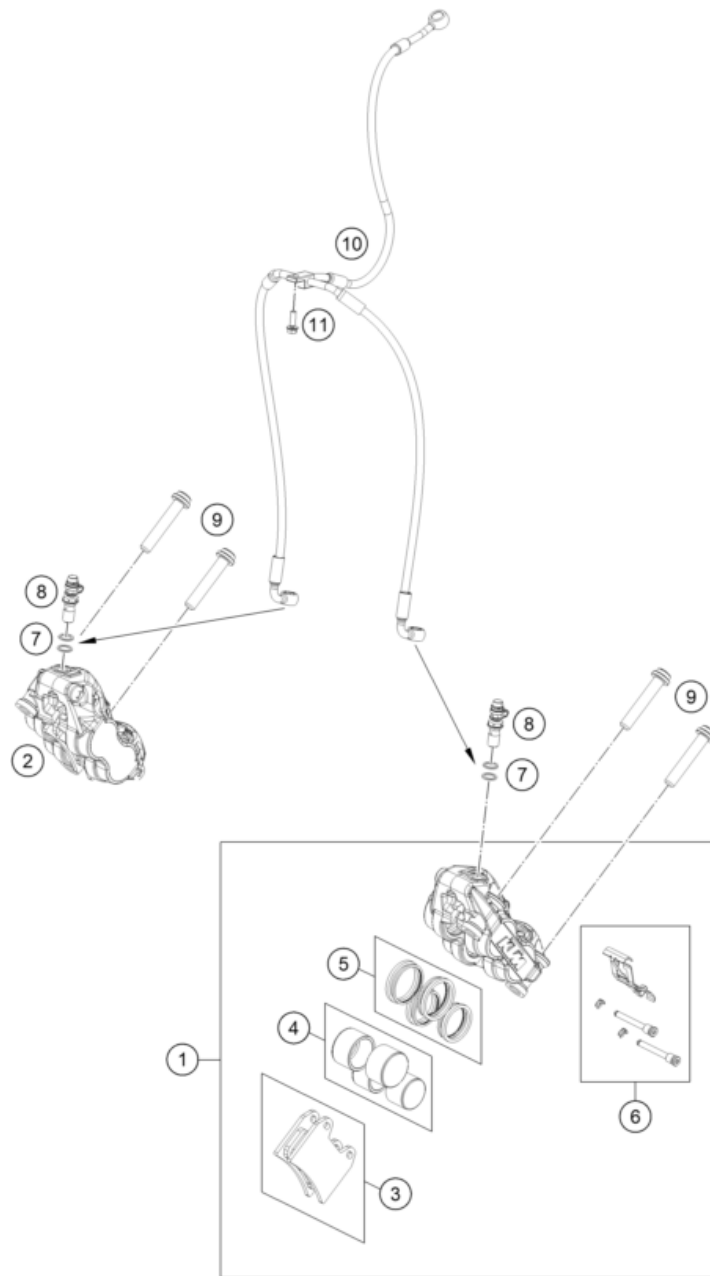

FRONT BRAKE CALIPER

790 DUKE L, orange 2024 EU 2024

POS	PARTNUMBER		PIECE
1	A65413115000	Front brake caliper, left	1
2	A65413116000	Front brake caliper, right	1
3	63613030000	Front brake pad	2
4	63513019000	Piston set	2
5	63613021000	Seal set	2
6	64113017000	Retaining spring set	2
7	0603100141	sealing ring DIN 7603 10x14x1	4
8	62513020000	BLEEDER SCREW CPL. 05	2
9	C0000351005500S	AH-COLLAR SCREW M10X1,25X55SS	4
10	A65442003000	Brake line, front	1
11	C0000250601200	HH collar screw M6x12 TX30	1

186411360

59457

* NEW PART

X ON DEMAND