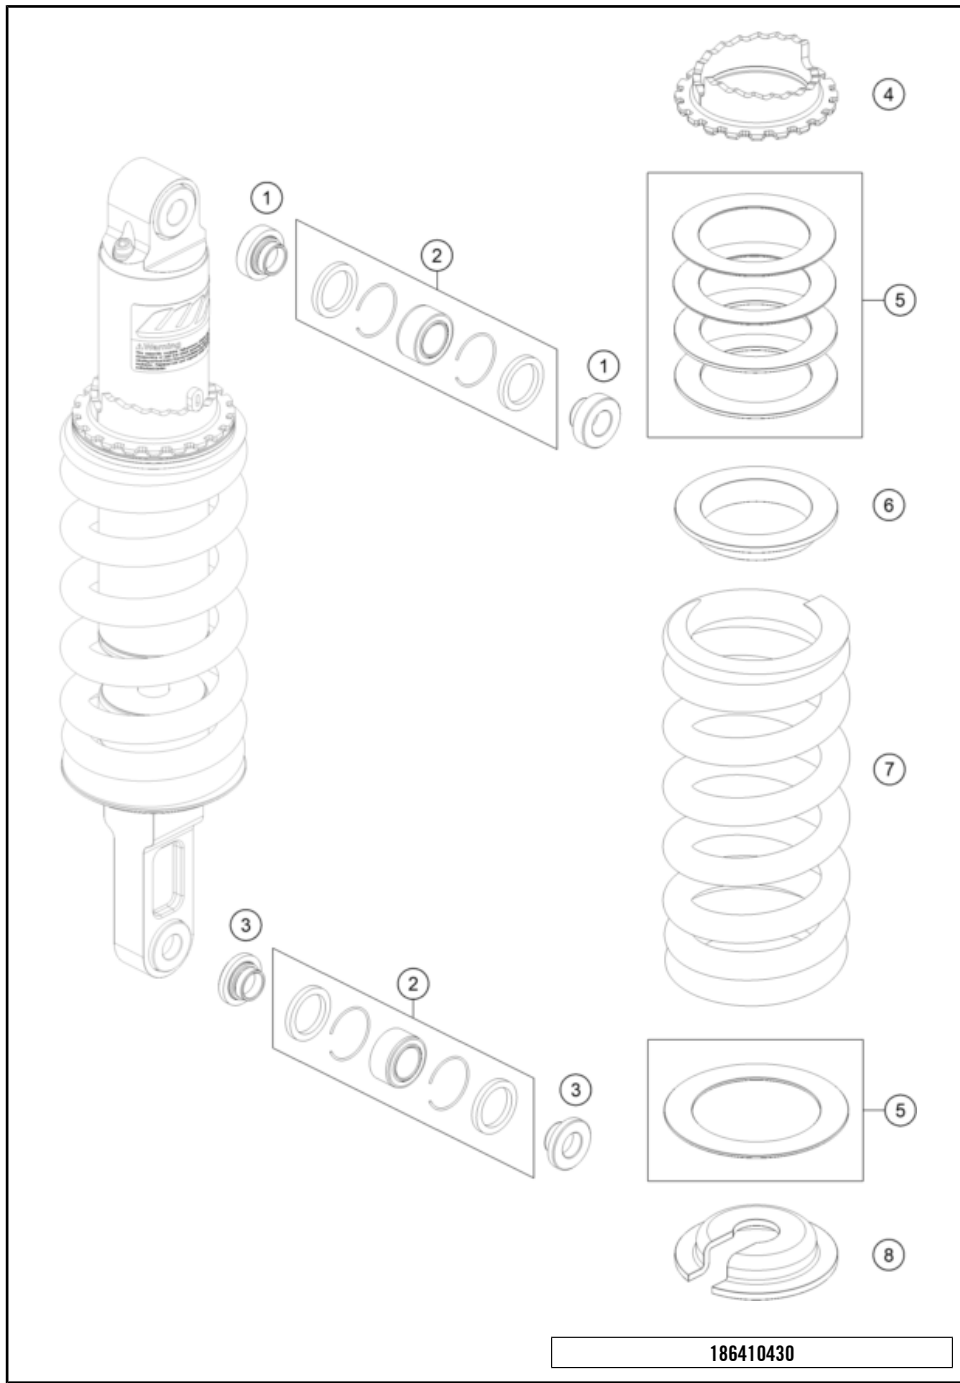

SHOCK ABSORBER DISASSEMBLED

790 DUKE L, orange 2024 EU 2024

POS	PARTNUMBER		PIECE
1	46180064	Bearing bush 12x15/18/24,5x13,5	2
2	R12012	Ball joint bearing kit top 12mm	1
3	46180007	Distance bush 12x15/18/24,5x10,5	2
4	46148166	PA adjuster	1
5	RP80004	Washer kit shock absorber	1
6	46148041	Spring retainer 50,5x56,5x3	1
7	91020031	Main spring (59) 115-140-185 shock white	x
7	46148204	Spring l=185mm 130-160N/mm	1
7	91020032	in spring (59) 145-180-185 shock white	x
8	46148098	Spring retainer 21x54,8x-8	1

186410430

49901

* NEW PART

X ON DEMAND