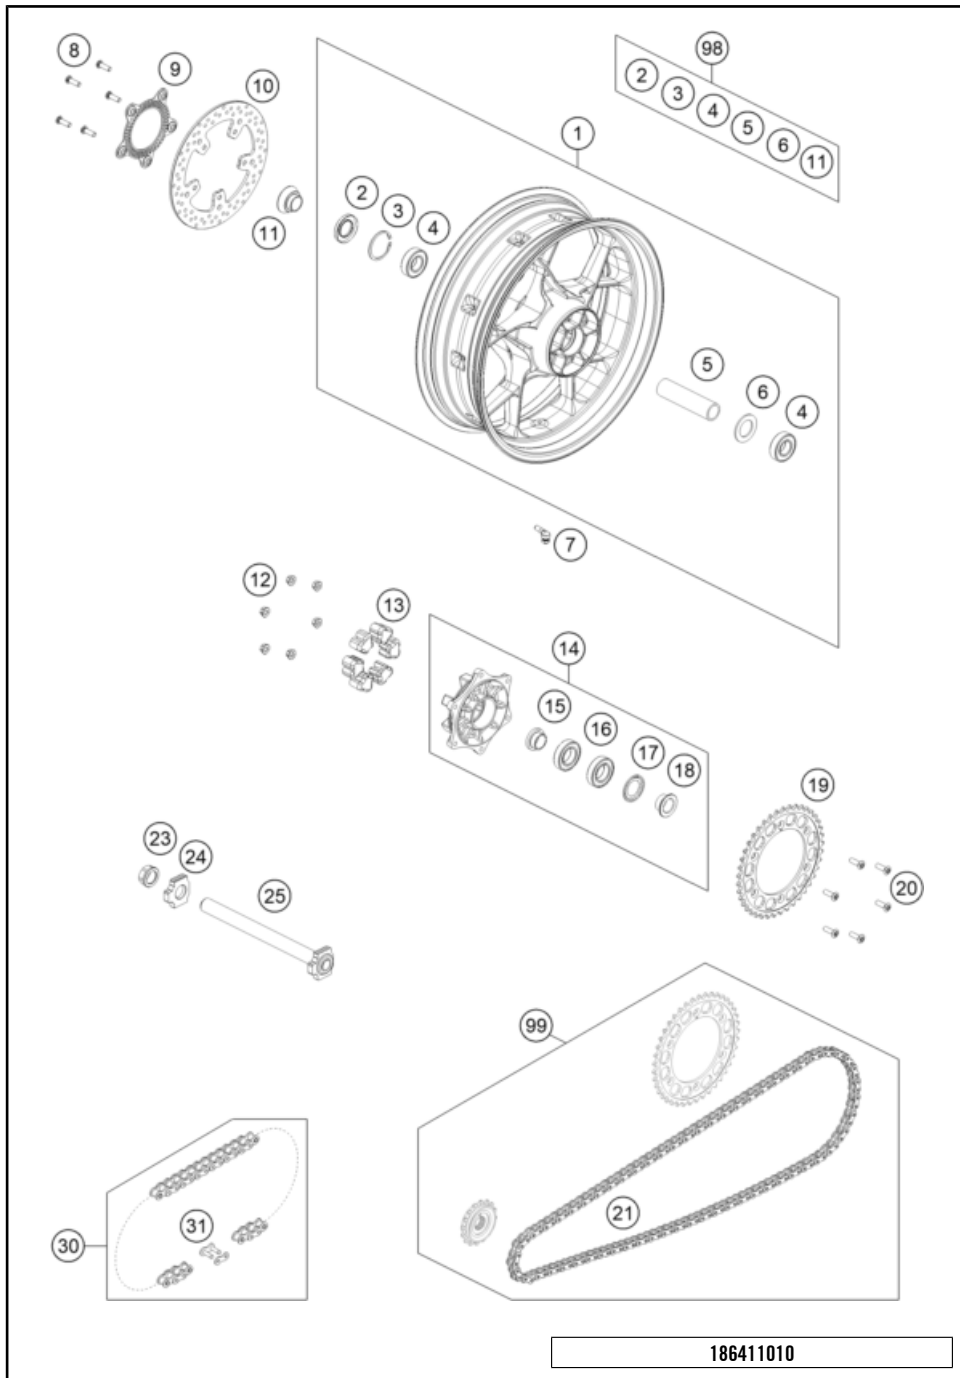

REAR WHEEL

790 DUKE L, orange 2024 EU 2024

POS	PARTNUMBER		PIECE
1	C90710001033C1	Rear wheel 5,5x 17 cpl. black	1
2	0760305271	SHAFT SEAL RING 30X52X7	1
3	0472052200	CIRCLIP DIN0472-52X2	1
4	0625062052	GR.BALL BEAR. 6205-2RSHC3HMTF7	2
5	60010011000	BEAR. SPACERTUBE L=124,8MM 03	1
6	60010015000	SPACER RING 03	1
7	C90709076000	Angle valve	1
8	C90709062000	SPECIAL SCREW M8X25 SS TX40	5
9	C90742021000	Rear sensor wheel	1
10	64110060000	Rear brake disc 240x5mm	1
11	C90710013000	spacer rear wheel right	1
12	06923080003	hex nut EN 1661 M8 WS13	6
13	C90710459000	RUBBER DAMPING BLOCK '91	6
14	C90710050044C1	Rear sprocket carrier black complete	1
15	C90710014000	SPACER BUSH. SPR. SUPP. IN.	1
16	C0410003001300	BALL BEARING 6006 DDU2CG23S6NM	2
17	C90710016000	NILOS RING 6006AV	1
18	C90710012000	SPACER BUSH. SPROCKET SUPP.	1
19	C90710051041	sprocket	1
20	C0000190802600S	COUNTER-SUNK SCREW ISA45 M8X26	6
21	64110065116	Chain x-ring 116 rolls endless	1
23	C90710086000	COLLAR NUT M25X1,5 WS=32 05	1
24	C90710084000	CHAIN TENSIONER R/S LC8 03	1
25	69010181044	Rear axel cpl.	1
30	76910065118	chain DID 118 roll	x
31	76910066000	Rivet link chain DID 520 VP2-T	x
98	C90710015000	Rear Wheel Repair Kit	x
99	SPAB16G413M116E	Drivetrain kit 16Z/41Z	x

186411010

59447

* NEW PART

X ON DEMAND