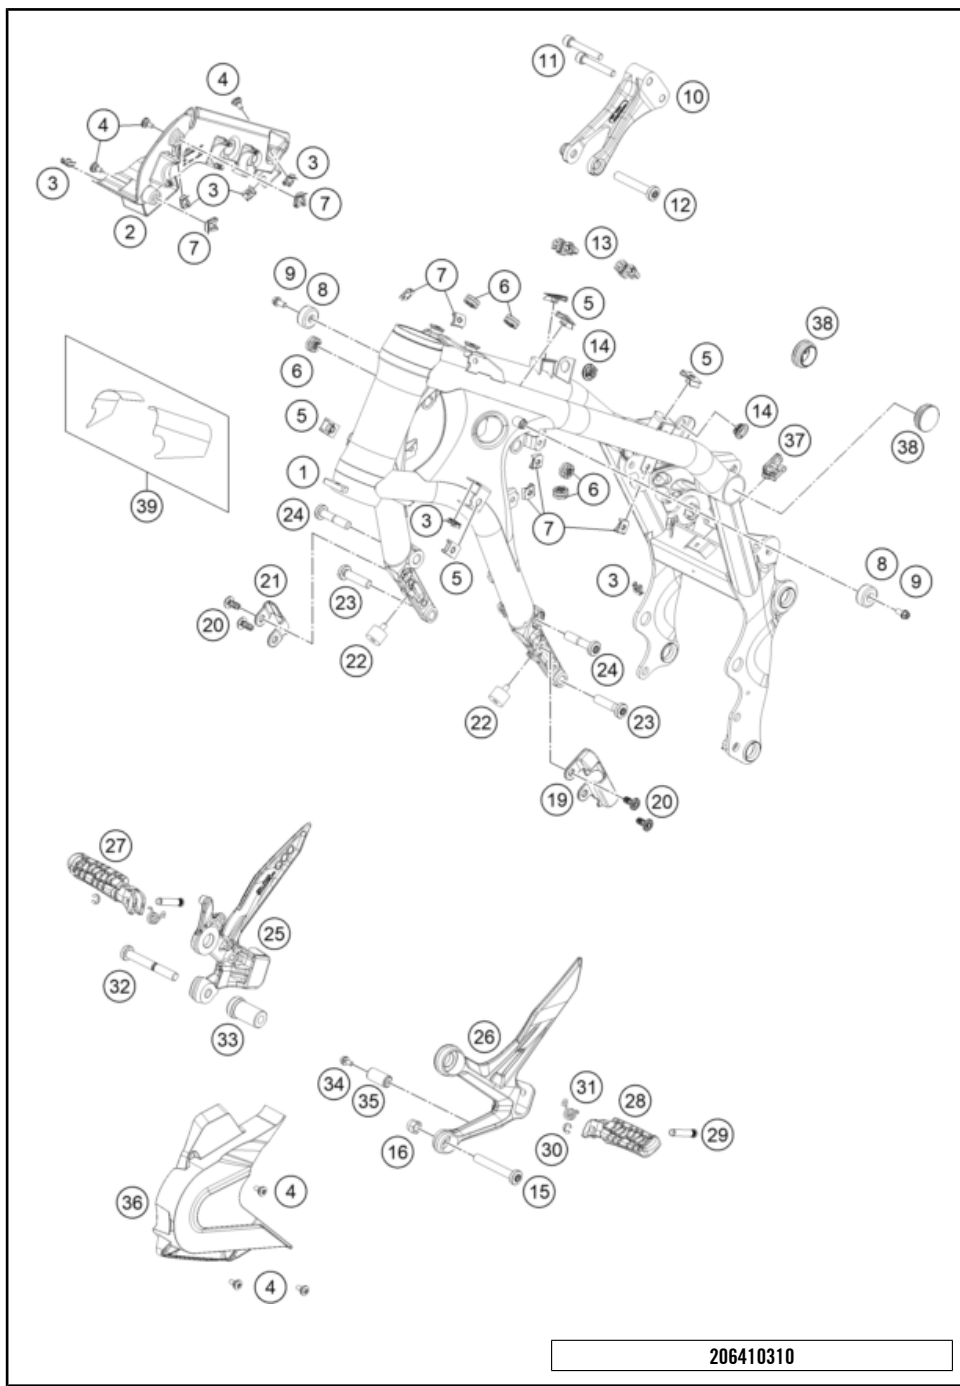

206410310

POS	PARTNUMBER		PIECE
1	C90103001000C1	Frame 641 RA black	1
2	C90703082000	Fairing frame right	1
3	69008021080	clip nut M5	6
4	C90708021160	Special screw M5x12	6
5	54603048100	clip nut M6	5
6	C90742041000	Damper ABS modulator	5
7	54603048200	RANGE CHANGE METAL NUT M5	7
8	C90707014000	Fuel tank role	2
9	C0000250601200S	Hex collar screw M6x12 ISA30 self-lockin	2
10	C90703013000C1	Engine strut black	1
11	C0145790805000S	CYL. SCREW DIN14579 M8X50 SS	2
12	C0000351006000S	AH-COLLAR SCREW M10X60 ISA45	1
13	C90742046000	Bracket ABS line d7.5	2
14	C90706003060	Quick-lock coupling	2
15	C0000351006500S	ISA screw, M10x65 ISA45	1
16	54310086100	SELF LOCKING NUT M10 CU WS=14	1
19	C90703034000	Cable guidance left	1
20	C90703034020	Fastening plug M8	4
21	C90703035000	Cable guidance right	1
22	C90705062000	silentbloc 20x15-M6x10-(1)	2
23	C0000351004000S	ISA collar screw M10x40 ISA45	2
24	C0000351004500S	ISA screw M10x45 ISA45	2
25	C90703039000C1	Front footpeg bracket, right	1
26	C90703038000C1	Front footpeg bracket left	1
27	C90703041000	FOOTREST FRONT R/S CPL. 05	1
28	C90703040000	FOOTREST FRONT L/S CPL. 05	1
29	C90703044000	footrest bolt, rear	2
30	0799060003	retaining washer DIN 6799 - 6	2
31	C90703042000	RETURN SPRING FOOTREST	2
32	C0000351008000S	ISA collar screw M10x80 ISA45	1
33	C90703039001C1	Distance piece	1
34	0025050106S	Hex coll. screw M5x10 ISA30 self-locking	1
35	C90703038001C1	Roller	1
36	C90703096000	Front sprocket cover	1
37	64111059020	Cable holder, attachable	1
38	C90703088000	Locking cap frame	2
39	C90703092044	Set protection sticker frame	1

59414

* NEW PART

X ON DEMAND