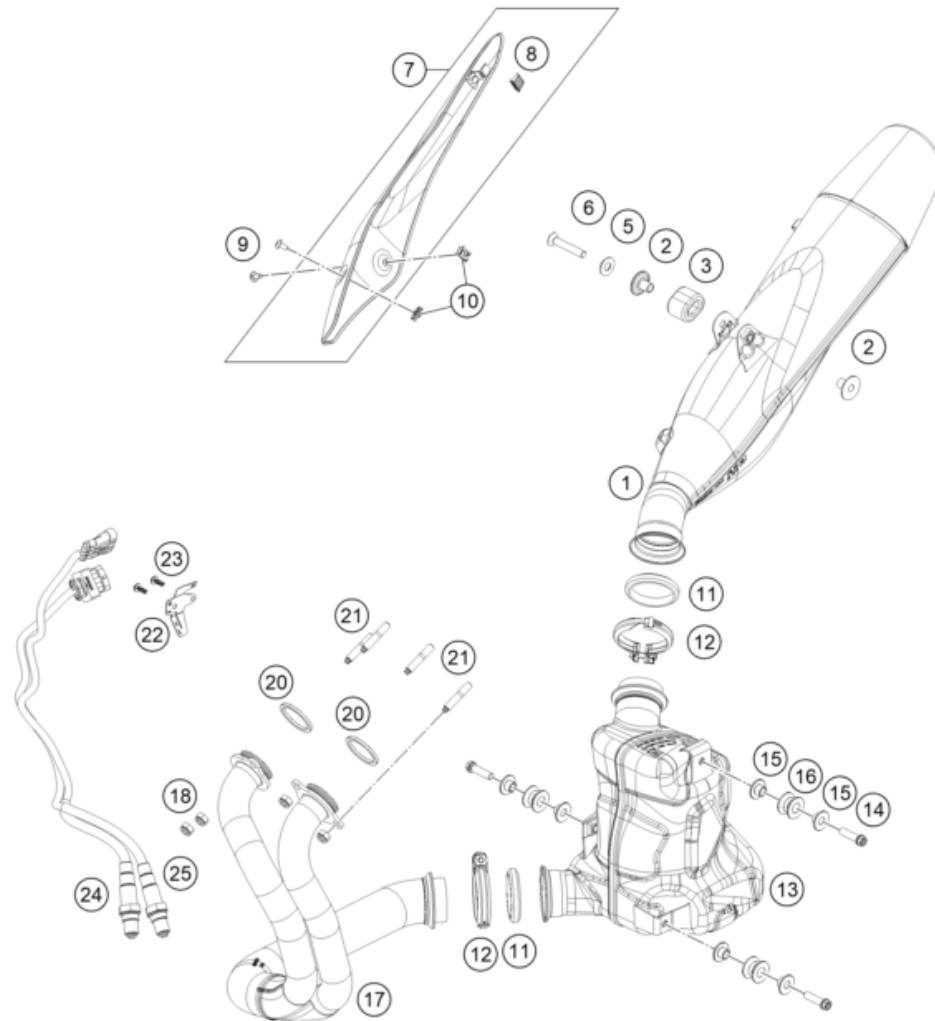

POS	PARTNUMBER		PIECE
1	C90705083000	Silencer	1
2	C90705169000	BUSHING 8,5X11X29	2
3	C90705068000	DAMPING RUBBER	1
5	C90705069000	conical seat Alu	1
6	C0000190805000	COUN.-SUNK SCREW M8X50 ISA10.9	1
7	C90705011000	Head Protection with mounting	1
8	C90705011011	Damping element silicon	1
9	78105081010	SCREW TORX M5X10	2
10	54603048600	RANGE CHANGE METAL NUT M5 INOX	2
11	C90705005005	Manifold gasket	2
12	63605058000	Exhaust clamp tube 50 mm	2
13	C90705050100	Premuffler preassembled EU/US KTM	1
14	C0000250803500S	HH COLLAR SCREW M8X35 TX40	3
15	C90705050065	Collar bushing 8.5x12x23.5x10	6
16	C90705067000	damp. component silicone grey	3
17	C90705007000	Header pipe	1
18	51010086100	self-locking nut M8 Cu	4
20	C90705005000	Exhaust gasket	2
21	63505015000	stud screw 835 M8x25 - 10.9	4
22	C90742040020	Bracket oxygen sensor socket connector	1
23	0081050141	EJOT PT screw K50x14	2
24	63541090000	O2 Sensor LSF 4	1
25	63541190000	O2 Sensor LSF 4	1

226410510

59439

* NEW PART

X ON DEMAND