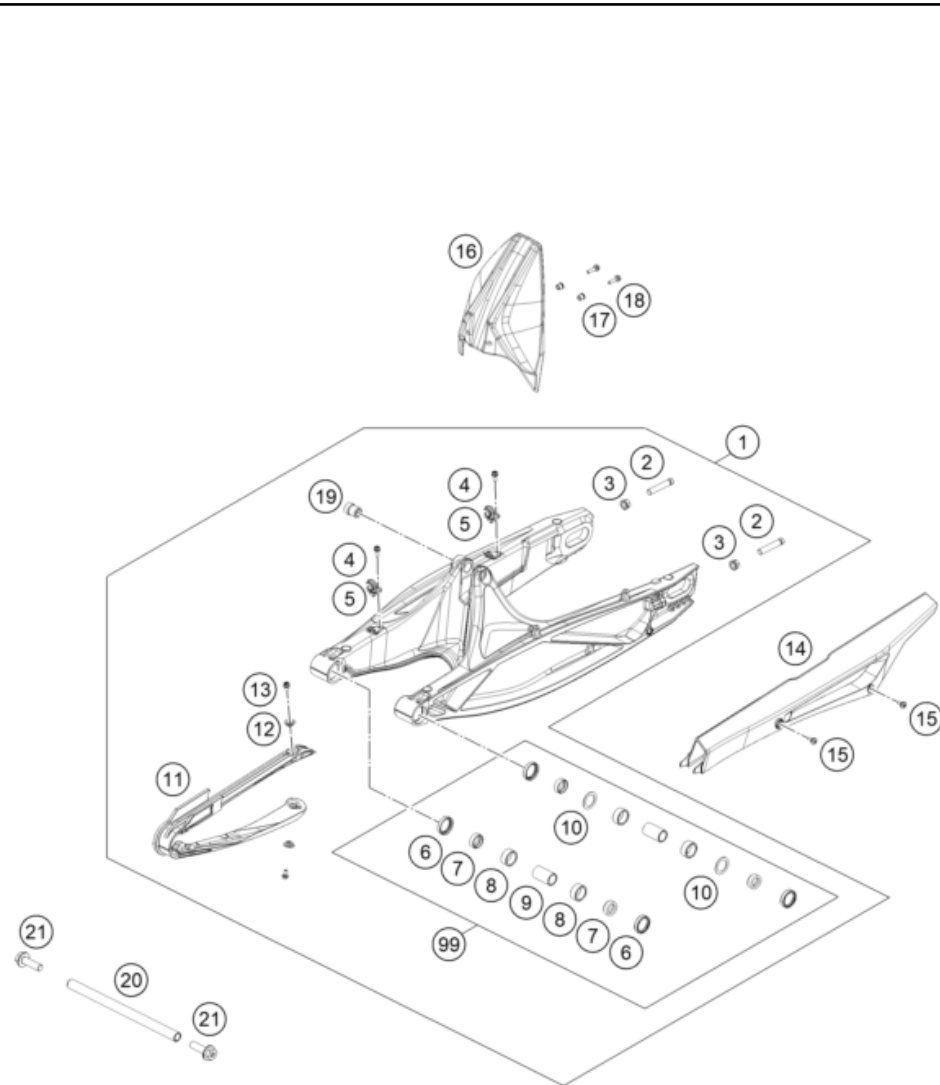

POS	PARTNUMBER		PIECE
1	C90704030044C1	Swingarm cpl. black	1
2	C90704040100	Screw M10x1.25x50 WS10	2
3	58414030000	HH COLLAR NUT M10X1,25 WS=13	2
4	C0000250501200	HH collar screw M5x12 TX30	2
5	C90704142000	Brake hose bracket	2
6	C0760002532000	radial shaft seal 25x32x7	4
7	C90704034000	BUCKET F. SHAFT SEAL RING 03	4
8	C0430002201200	Needle bushing 22x28x12	4
9	C90704032000	BEARING SLEEVE 17X22X38,7 03	2
10	C90703036000	Stop disk 22.2x31.7x1	2
11	C90704066000	chain slide protection	1
12	C90704066050	Bushing chain slider	2
13	0025050106	HH collar screw M5x10 TX30	2
14	C90704061000	Chain guard	1
15	C90708021160	Special screw M5x12	2
16	C90704050000	Rear Fender	1
17	C90704050010	Bushing 5,5x8,3x9	2
18	C0000250502000	HH collar screw M5x20 TX30	2
19	C90704030020	Bushing Shock Mounting	1
20	64104037000	swing arm bolt	1
21	C90704038000	Special screw M12x40 WS19	2
99	C90704030010	Swing arm repair kit	x

186410490

59429

* NEW PART

X ON DEMAND