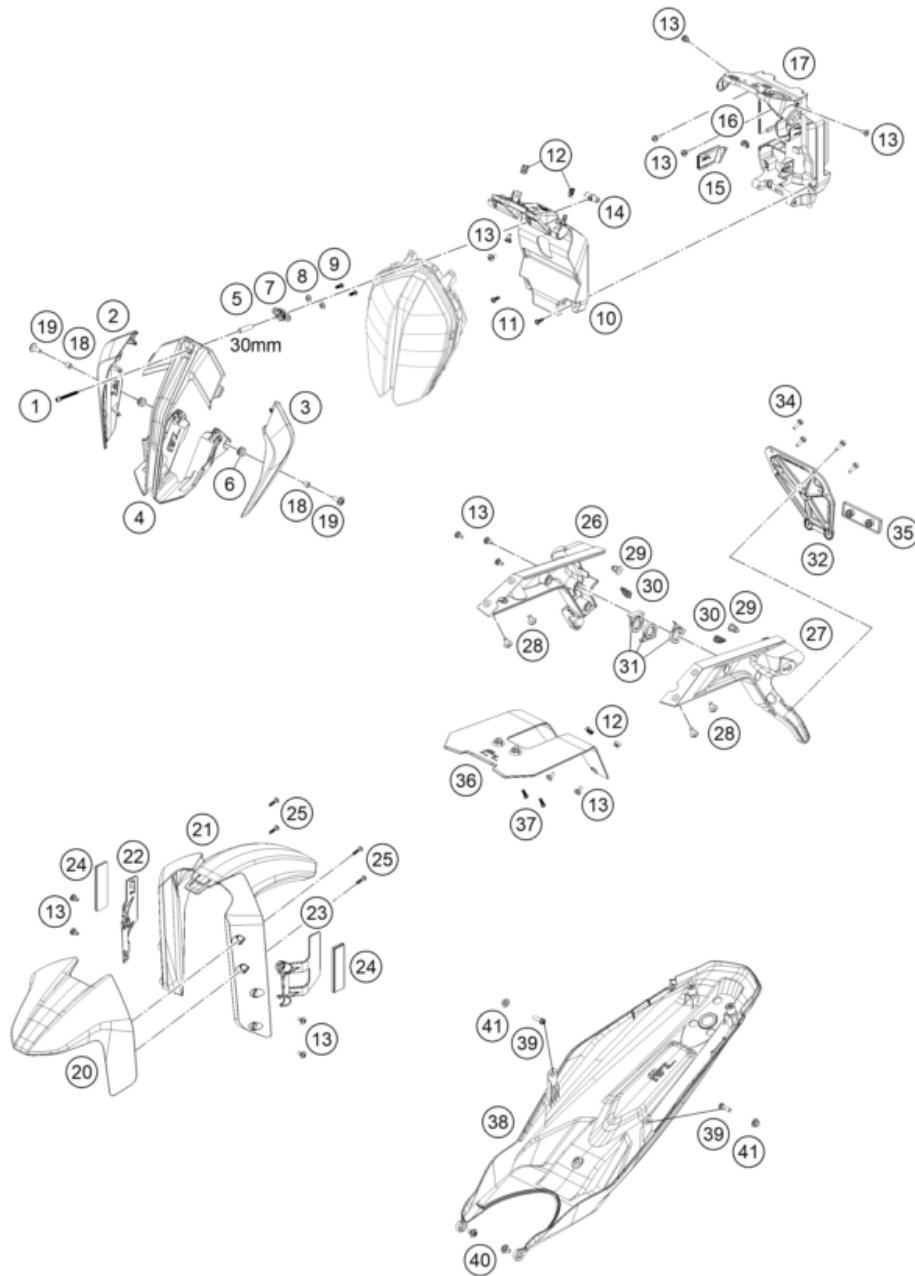

59443

* NEW PART

X ON DEMAND

POS	PARTNUMBER		PIECE
40	C9070800012	special screw M6x12x3	2
41	C90708053000	Collar bushing 6x11x16x7.5	2

186410810

59443

* NEW PART

X ON DEMAND