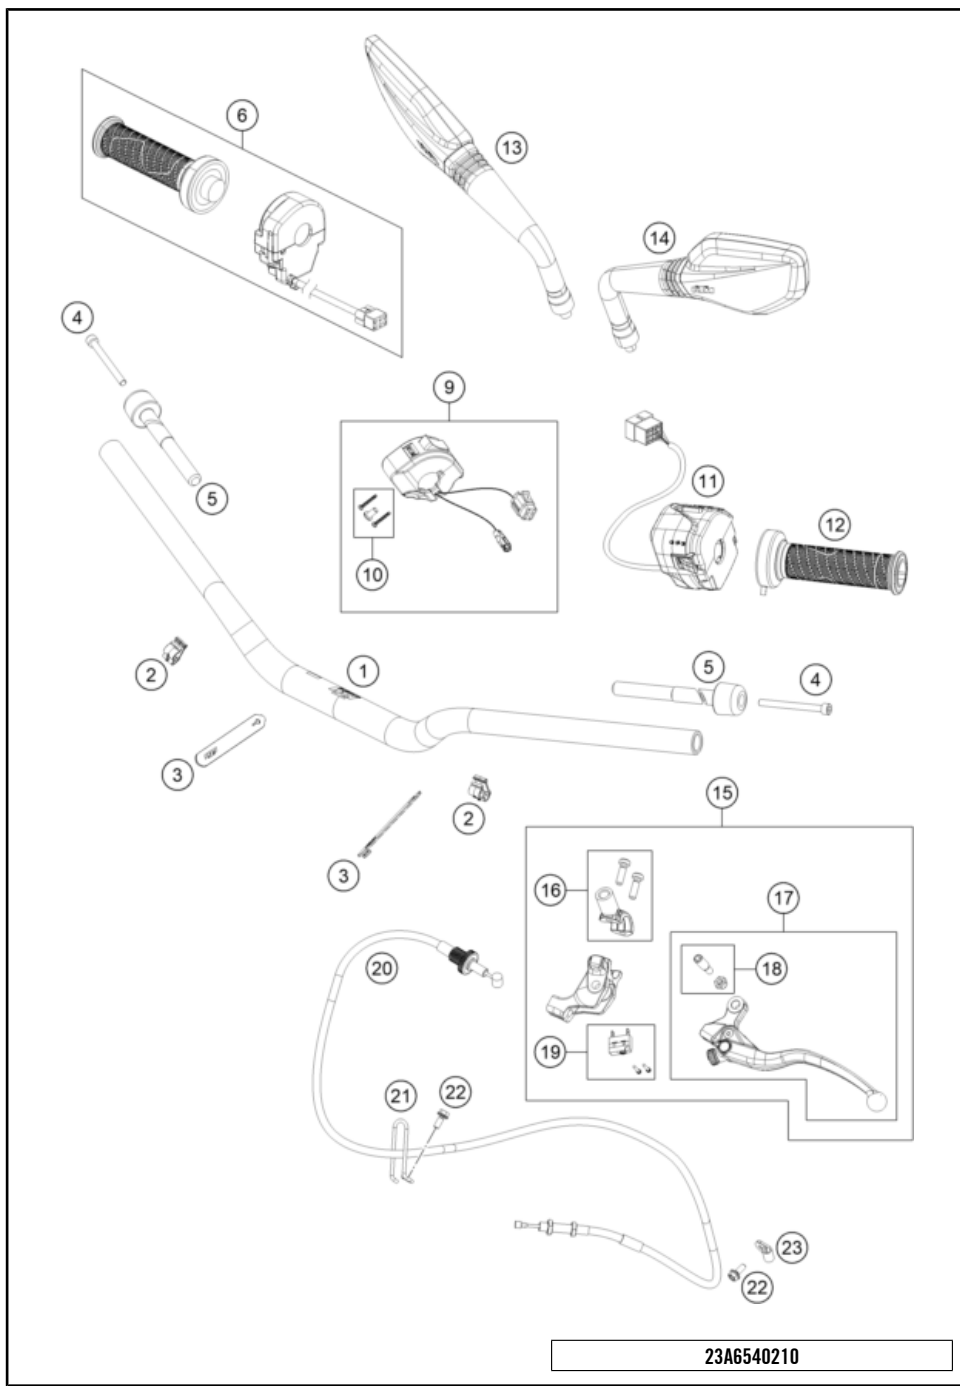

186410110

59412

* NEW PART

X ON DEMAND

FRONT FORK DISASSEMBLED

790 DUKE L, orange 2024 EU 2024

POS	PARTNUMBER		PIECE
1	43578098	Fork outer tube 44,13x515 dt54 db57	2
2	43578176S2	Cartridge right cpl. 790 Duke	1
3	43578195S1	Cartridge left cpl. 790 Duke	1
4	R14042	GUIDE BUSHING SET	1
5	R516	Fork sealing kit 43mm red	1
6	43578097S1	Fork shoe right d43mm cmpl.	1
7	43578096S1	Fork shoe left d43mm cmpl.	1
8	43578177S1	HS cylinder-head screw M10x25 set	1
9	43578140S1	Screw cover M51x1,5 cpl.	2
10	RP80002	Shim Kit Fork	1
11	95020004S	main spring (38,2) 5-7.8-345 set fork	x
11	43578135	Mainspring (37) 6-9-345 fork	1
11	95020005S	Main Spring (38.2) 7-10-345 set fork	x
12	0025080206	HH collar screw M8x20	4
13	52000148	Sticker WP India 160x19	2
98	T511	SILICONE GREASE F. DUST STRI	1
99	48601166S1	Fork Fluid Viscosity 4.0 5L	1

186410130

49900

* NEW PART X ON DEMAND

HANDLEBAR, CONTROLS

790 DUKE L, orange 2024 EU 2024

POS	PARTNUMBER		PIECE
1	A65402101000C1	Handlebar L = 743 mm diam. = 28.5 mm	1
2	C90713026000	Line guide	2
3	C90711093045	RUBBER CABLE TIE 45MM 03	2
4	0912060653	SHCS DIN 912 M6x65	2
5	C90702004000	handlebar weight	2
6	61711012044	Ride-by-Wire sys. compl. w/o grip heater	1
9	76011074000	emergency OFF switch	1
10	61411174010	Screw set start-stop switch	1
11	76011170200	Combination switch	1
12	61702039000	Fixed grip without heating	1
13	C90712041000	MIRROR R/S	1
14	C90712040000	MIRROR L/S	1
15	A65402031000C1	Clutch lever compl. blk.	1
16	6410204400030	Clamp cpl.	1
17	6410204000030	Clutch lever cpl.	1
18	64102038000	Kit lever pin	1
19	64111049000	Lever switch	1
20	C90102090000	Clutch cable	1
21	C90702097000	Clutch cable wire guide	1
22	C0000250501200	HH collar screw M5x12 TX30	2
23	64132070000	PVC clamp 6.4 MM Heyman	1