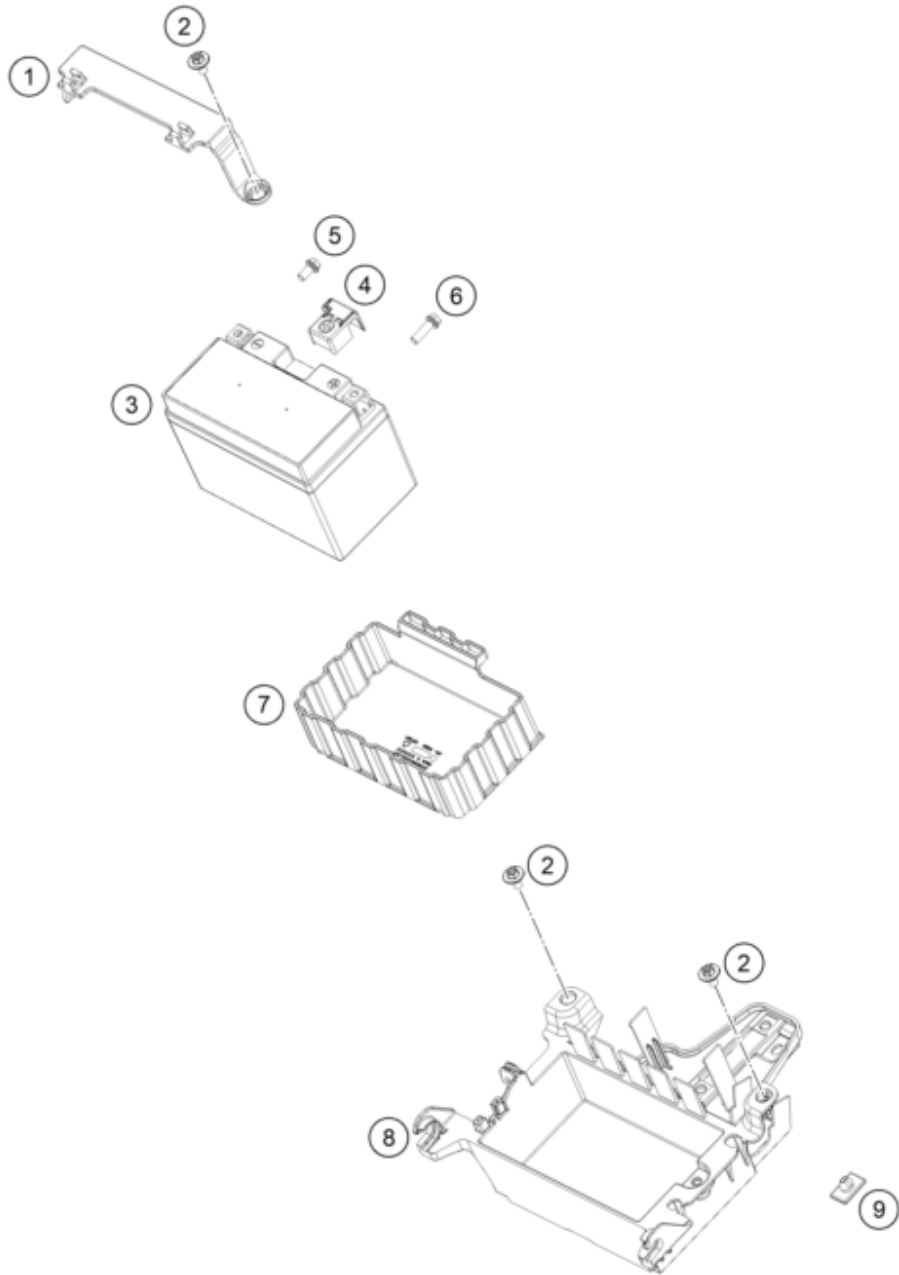

186411010

59447

* NEW PART

X ON DEMAND

POS	PARTNUMBER		PIECE
1	63611075100	Main wiring harness	1
2	61111057000	RELAY CM1A-R-12V-H80 07	5
3	75011087050	RUBBER CASING FOR FUSE BOX	1
4	75011088010	FUSE 10A 07	x
5	61111018100	TEMPERATURE SENSOR	1
6	C90711197000	Ground wire tank/frame	1
7	C90011096000	mass cable starter-frame	1
8	C90711097000	mass cable starter-battery	1
9	C90711059000	Starter cable	1
10	C90111076033	Rear Harness cpl.	1
11	C90711059050	Battery cable	1
12	C90711058010	Protection cap starter relay	1
13	0738060101	COU.SUNK SCR. AH ISO7380 M6X10	2
14	C90711109030	FUSE 30 A	2
15	76211058000	STARTER RELAY 07	1
18	C90711060133	Direct current horn cpl.	1
19	0024060106	HH COLLAR SCREW M6X10 TX30	1
20	60311034000	VOLTAGE REGULATOR	1
21	C0000250602000S	HH collar screw M6x20 TX30	2
22	C90711093045	RUBBER CABLE TIE 45MM 03	x
23	C90011076140	CABLE TIE 140/2,5MM BLACK	x
23	C90711076250	CABLE TIE 250/4,8MM BLACK	x
24	C90711092000	CABLE TIE W. SOCKET D=6,5	1
25	C0000250601200	HH collar screw M6x12 TX30	1
26	58411098100	CONTACT WASHER M6 VSV-K6	2
27	C0000250601600	HH collar screw M6x16 TX30	1

206361110

59449

* NEW PART

X ON DEMAND

POS	PARTNUMBER		PIECE
1	C90711055100	Clamping Bracket	1
2	C90708000012	special screw M6x12x3	3
3	C90111053000	Battery HTZ12A-BS(DA) charged	1
4	C90711059060	Positive terminal cover	1
5	C0000250601200	HH collar screw M6x12 TX30	1
6	C0000250602000	HH collar screw M6x20 TX30	1
7	C90711053050	Accumulator Casing	1
8	C90711054100	battery holder	1
9	C90707040041	Isolation pad	1