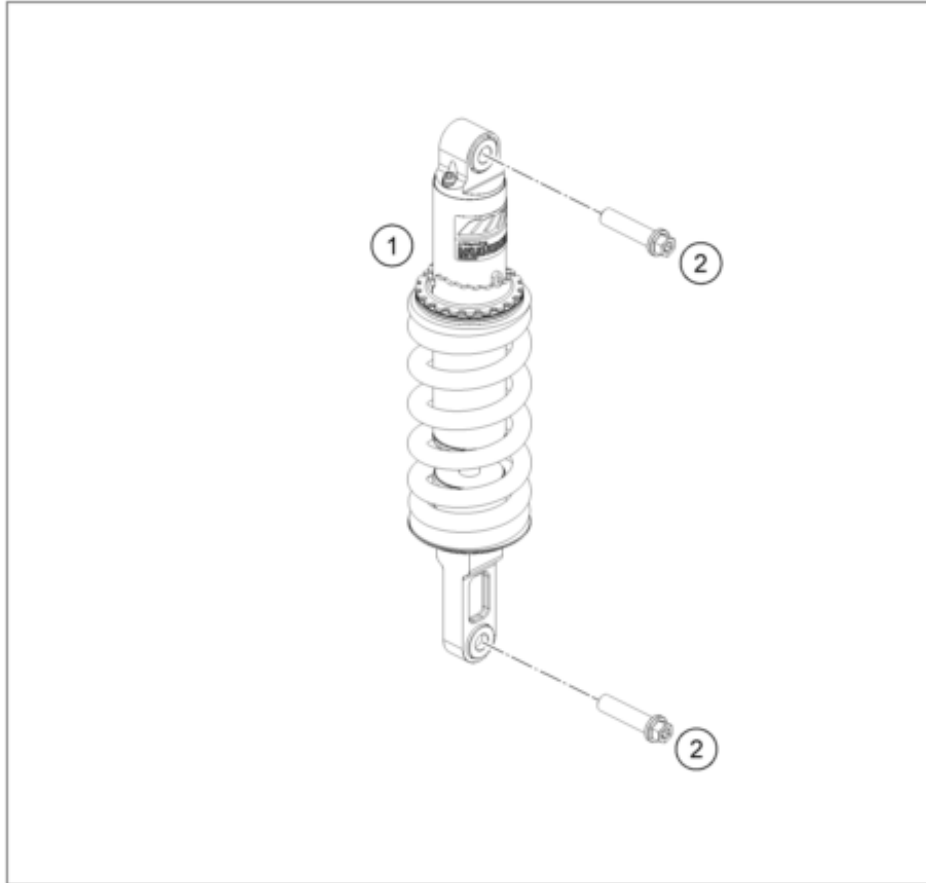

SHOCK ABSORBER

790 DUKE L, orange 2024 EU 2024

POS	PARTNUMBER		PIECE
1	C01584R2601	Shock absorber 790 DUKE S 18	1
2	C0000251205000S	HH COLLAR SCREW M12X50 TX45	2

186410410

59428

* NEW PART

X ON DEMAND