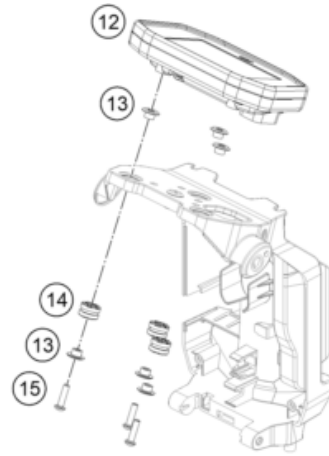

POS	PARTNUMBER		PIECE
1	64111066044	Lockset CPL.	1
4	64111067000	KTM ignition key	1
4	64111067010	Blank Key KTM	x
5	64107050000	Seat lock	1
9	C90707051000	Cable bracket lock	1
10	76011064200	Tear-off screw M6 ignition lock ISA30 MK	2
11	0991060203	FLAT H.SCREW DIN7991-M6X20	2
12	A65414069000	Dashboard	1
13	C90714069050C1	Bushing, speedometer bracket	6
14	C90714069051	DAMP. COMPONENT SPEEDOMETER	3
15	0738050202	Lens head screw ISO 7380-M5X20A2	3