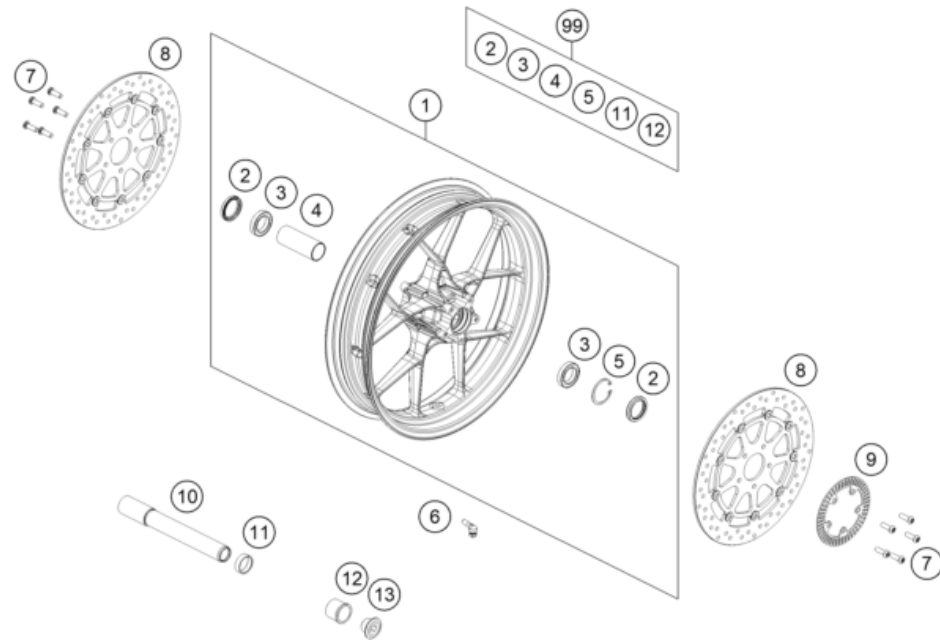

POS	PARTNUMBER		PIECE
1	C90708054000EB	Fuel tank fairing	1
2	C90708045000C1	Special washer D=16.5 black	2
3	014580060141	Cap head screw ISO 14580 M6x14	2
4	C90708070044	Side fairing left	1
5	C90708071044	Side fairing right	1
6	C90708070050	Metamoll for side cover	2
7	C90708021160	Special screw M5x12	14
8	C90711068044	Ignition lock cover compl.	1
9	64111068010	Cellular rubber 45x10x3	1
10	C90708064000	Fuel tank fairing front	1
11	69008021080	clip nut M5	4

60040

* NEW PART

X ON DEMAND

POS	PARTNUMBER		PIECE
1	6410900103330	Front wheel 3.5x17 cpl. black	1
2	0760354771	SHAFT SEAL RING 35X47X7 TC	2
3	0625069068	GR.BALL BEAR.6906 DDU2CG23S6NM	2
4	61009011000	BEARING SPACER TUBE FRONT 05	1
5	0472047175	CIRCLIP DIN0472-47X1,75	1
6	C90709076000	Angle valve	1
7	C90709062000	SPECIAL SCREW M8X25 SS TX40	10
8	64109060000	brake disc front D=300 mm	2
9	C90742020000	Sensor wheel front	1
10	61009081200	Wheel spindle, front wheel	1
11	C90709013000	SPACER BUSH. FR. WHEEL R/S 03	1
12	C90709012000	Spacer front wheel, left	1
13	C90709082000	AH SCREW M25X1,5 WS=12 05	1
99	C90709015000	Front Wheel Repair Kit	1