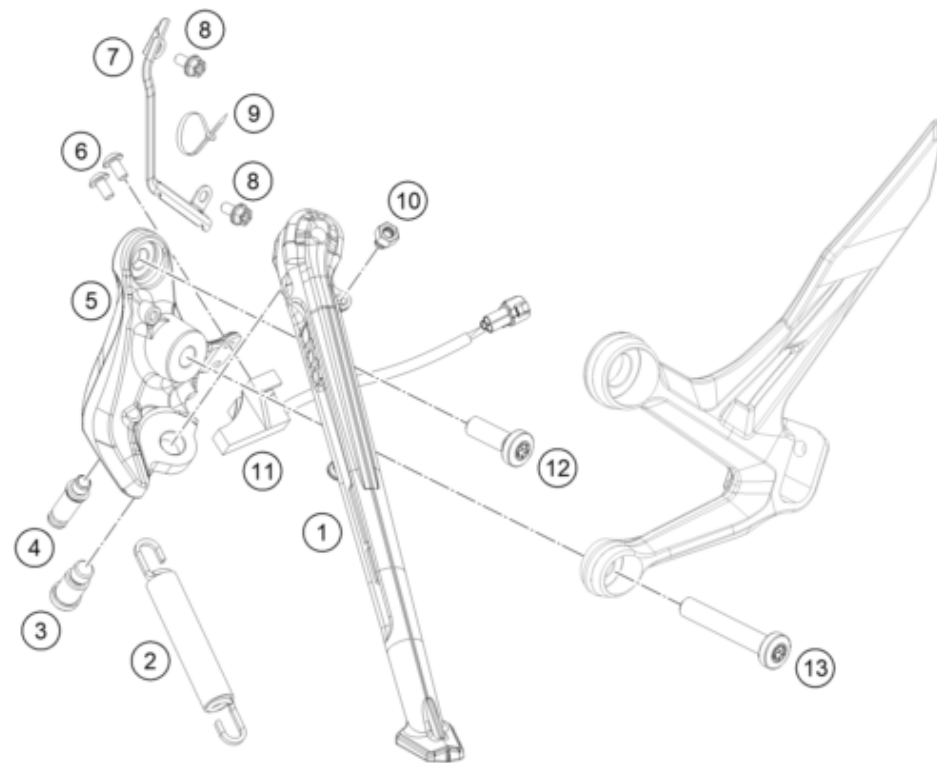

59414

* NEW PART

X ON DEMAND

POS	PARTNUMBER		PIECE
1	C9070300200624	Subframe right dark grey metallic	1
2	C9070300200524	Subframe left dark grey metallic	1
3	C90703002004C1	Cross member	1
4	C0000250801800S	HH collar screw M8x18 ISA40 SS	4
5	C90708000012	special screw M6x12x3	3
6	C90703002010	Cable bracket	1
7	C0000351003000S	SHCS M10x30 TX45	4
8	C90703048000C1	Footrest carrier rear/left	1
9	C0000250804500S	HH COLLAR SCREW M8x45 ISA40	2
10	C0000250802500S	HH COLLAR SCREW M8x25 TX40	2
11	C90703049000C1	Footrest carrier rear/right	1
12	C90705068000	DAMPING RUBBER	1
13	54310086100	SELF LOCKING NUT M10 CU WS=14	4
15	0799060003	retaining washer DIN 6799 - 6	2
16	C90703152000	ENGAGE PANEL FOOTREST L/S 03	2
17	C90703050000	FOOTREST CPL. L/S REAR 03	1
18	C90703052000	ENGAGE PANEL FOOTREST R/S 03	2
19	C90703044000	footrest bolt, rear	2
20	C90703051000	FOOTREST CPL. R/S REAR 03	1
21	64103004100	Brace subframe	1
22	C90706041050	Cover intake port right	1
23	C90706040050	Cover intake port left	1
24	C90708019050	rear reinforcement	1
25	C0000350803500S	SCREW M8X35 ISA45 SS	4
26	C90708000015	SPECIAL SCREW M6X15X3	6

206410315

59415

* NEW PART

X ON DEMAND

POS	PARTNUMBER		PIECE
1	C90703023000C1	Sidestand	1
2	61003024000	SPRING L=116 MM 05	1
3	C90703027200	SCREW FOR SIDE STAND M10X31,2	1
4	C90703028001	Special screw stand spring	1
5	6410302610033	Side Stand Bracket	1
6	58605083014	SCREW M5X14 TORX 25 07	2
7	C90703001099	Racket side-stand-cable	1
8	0025050106	HH collar screw M5x10 TX30	2
9	C90011076140	CABLE TIE 140/2,5MM BLACK	3
10	90103029000	MAGNET HOLDER	1
11	93511045000	SWITCH SIDE STAND	1
12	C0000351003000S	SHCS M10x30 TX45	1
13	C0000351006000S	AH-COLLAR SCREW M10X60 ISA45	1