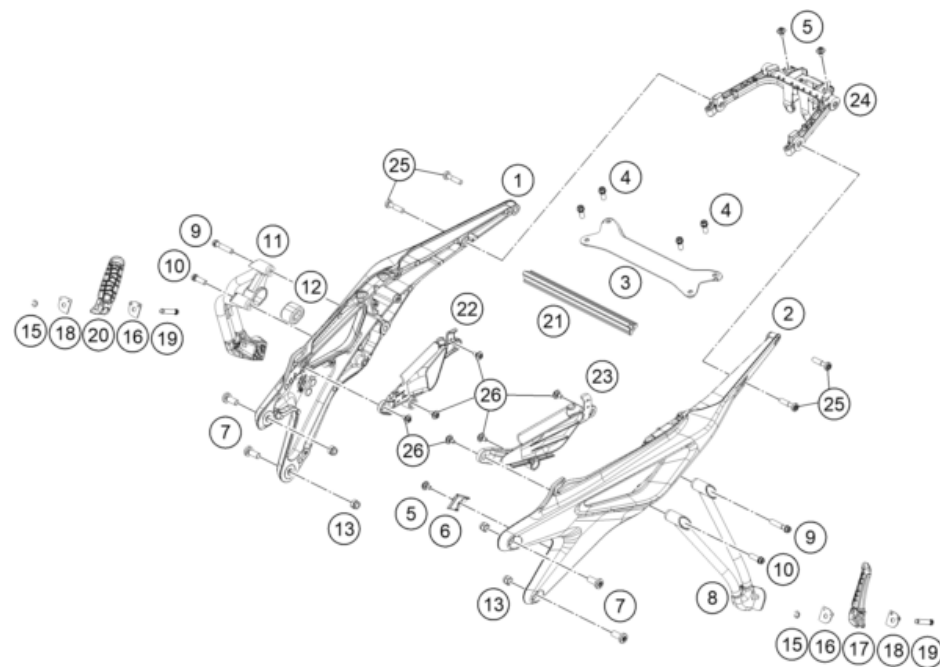

59414

* NEW PART

X ON DEMAND

POS	PARTNUMBER		PIECE
1	C9070300200624	Subframe right dark grey metallic	1
2	C9070300200524	Subframe left dark grey metallic	1
3	C90703002004C1	Cross member	1
4	C0000250801800S	HH collar screw M8x18 ISA40 SS	4
5	C90708000012	special screw M6x12x3	3
6	C90703002010	Cable bracket	1
7	C0000351003000S	SHCS M10x30 TX45	4
8	C90703048000C1	Footrest carrier rear/left	1
9	C0000250804500S	HH COLLAR SCREW M8x45 ISA40	2
10	C0000250802500S	HH COLLAR SCREW M8x25 TX40	2
11	C90703049000C1	Footrest carrier rear/right	1
12	C90705068000	DAMPING RUBBER	1
13	54310086100	SELF LOCKING NUT M10 CU WS=14	4
15	0799060003	retaining washer DIN 6799 - 6	2
16	C90703152000	ENGAGE PANEL FOOTREST L/S 03	2
17	C90703050000	FOOTREST CPL. L/S REAR 03	1
18	C90703052000	ENGAGE PANEL FOOTREST R/S 03	2
19	C90703044000	footrest bolt, rear	2
20	C90703051000	FOOTREST CPL. R/S REAR 03	1
21	64103004100	Brace subframe	1
22	C90706041050	Cover intake port right	1
23	C90706040050	Cover intake port left	1
24	C90708019050	rear reinforcement	1
25	C0000350803500S	SCREW M8X35 ISA45 SS	4
26	C90708000015	SPECIAL SCREW M6X15X3	6