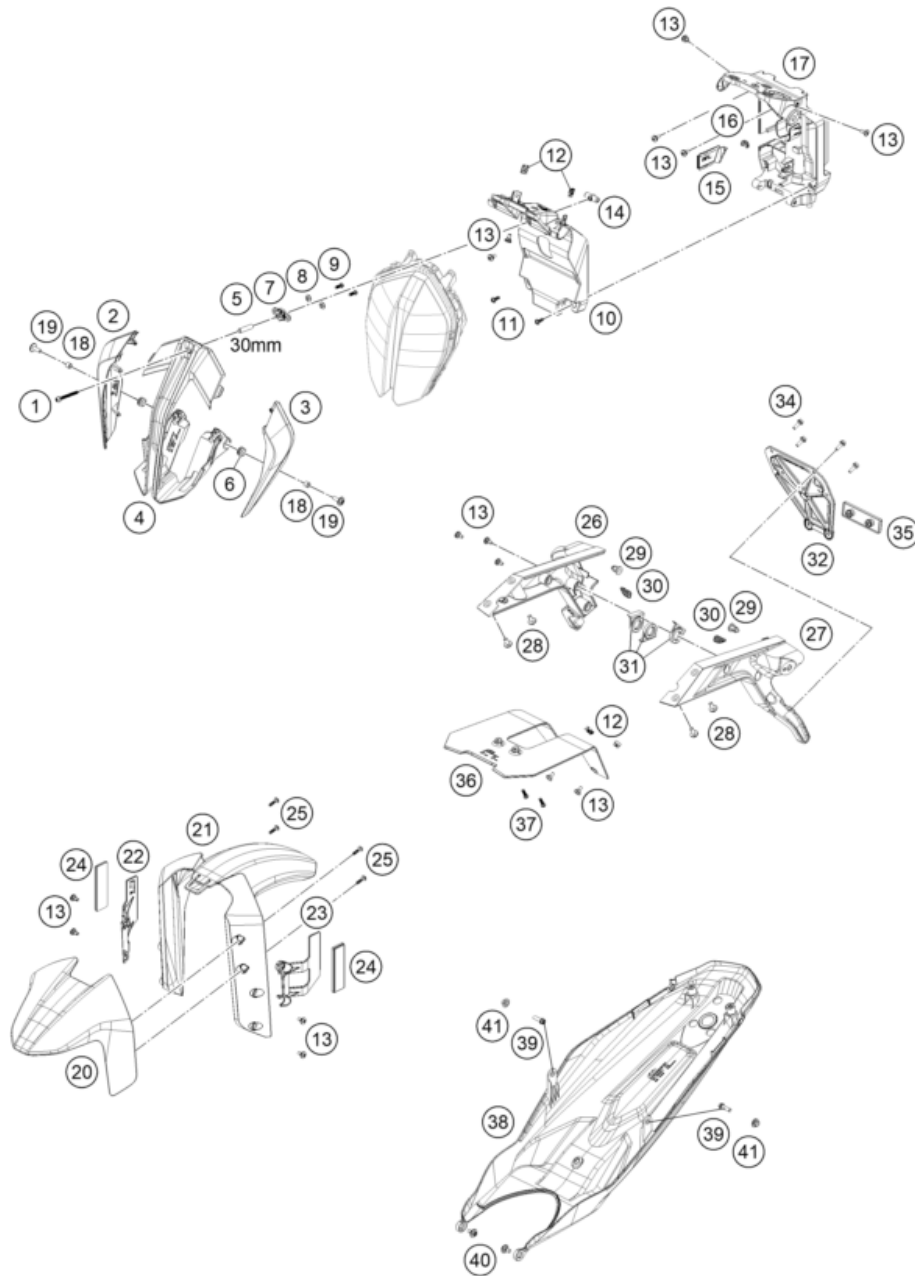

186410810

POS	PARTNUMBER		PIECE
1	61614020010	EJOT PT SCHRAUBE 50X54	1
2	C90708002000EB	Mask spoiler right	1
3	C90708003000EB	Mask spoiler left	1
4	C90708001000C1	Headlight mask intermediate section bl.	1
5	C90714018030	hose D 6/8 EPDM L 30	1
6	C90706001022	Rubber grommet 9x11x16x8.5	2
7	C90714020000	Ballhead holder	1
8	C90712032010	BUSH 13X7X3,3	2
9	0081250141	SCREW FOR PLASTIC PT K50X14T25	2
10	C90714010010	Cover mask support	1
11	0081050141	EJOT PT screw K50x14	2
12	54603048600	RANGE CHANGE METAL NUT M5 INOX	4
13	C90708021160	Special screw M5x12	15
14	C90714019000	Screwshaft	1
15	C90714010030	Cable Cover Maskcarrier	1
16	C90714010040	Cable bushing mask carrier	1
17	C90714010044	Maskcarrier EU assembled	1
18	C90714014000	BUSHING 6,1X9,2X7,5 08	2
19	C90714017000	SPECIAL SCREW M6X18 ISA30 08	2
20	C90708010000C1	Fender Front Part	1
21	C90708011000	Fender rear Part	1
22	C90712084000	Bracket reflector right	1
23	C90712083000	Bracket reflector left	1
24	C90712080000	SIDE REFLECTOR YELLOW "CEV"	2
25	0081050181	SCREW FOR PLASTIC K50X18 T20	4
26	C90708015020	Numberplate holder right	1
27	C90708015010	Numberplate holder left	1
28	C0000250601600S	HH screw M6x16 TX30 SL	4
29	C90708015060	Rubber damper top	2
30	C90708015070	Rubber damper bottom	2
31	C90708015050	cable holder numberplate holder	3
32	C90712085000	Bracket reflector	1
34	C0000250501600S	HH Collar Screw M5x16 ISA30 SS	4
35	C90712082000	Rear reflector red	1
36	C90708023010	Splash protection	1
37	0081050121	EJOT PT screw K50x12	2
38	C90708019000	Tail Underpart	1
39	C0000250602000	HH collar screw M6x20 TX30	2

59443

* NEW PART

X ON DEMAND