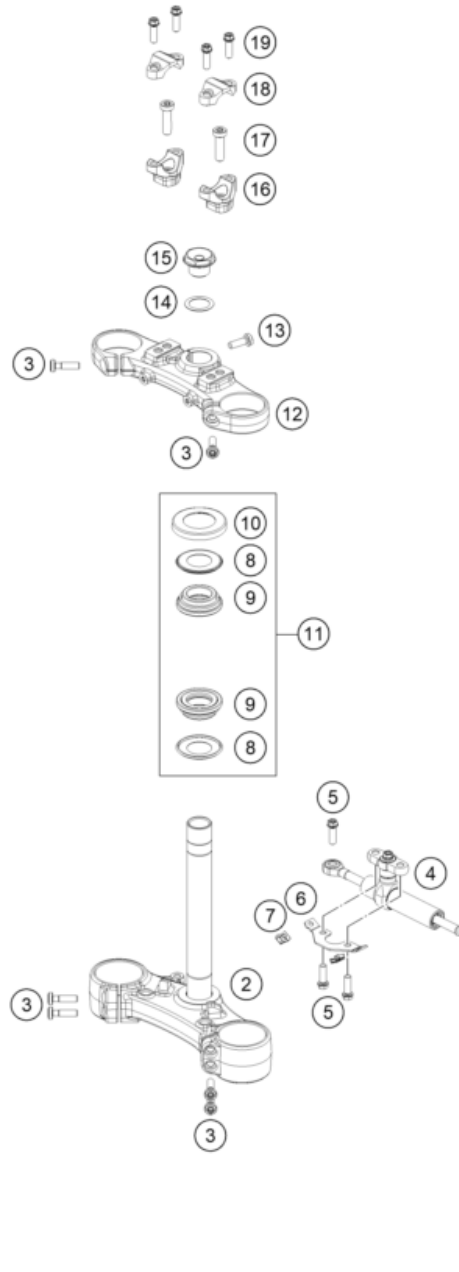

FRONT FORK, TRIPLE CLAMP

790 DUKE L, orange 2024 EU 2024

POS	PARTNUMBER		PIECE
1	C05586R2601	Fork 790 DUKE S 18	1
2	C90701032032C1	Lower triple clamp X=32 mm black Compl.	1
3	C0000350803000	SHCS M8x30 TX45	4
4	16181R54E	Steering damper cpl.	1
5	C0000250802500S	HH COLLAR SCREW M8X25 TX40	3
6	C90701044000C1	Retaining bracket brake line guide	1
7	69008021080	clip nut M5	2
8	C90701084000	Steering head gasket	2
9	C90701080000	steering head bearing cpl.	2
10	C90701086000	PROT. RING STEER. HEAD BEARING	1
11	C90701081010	Steering head rep. Kit	1
12	C90701034032C1	Upper Triple Clamp	1
13	C0000350802500S	ISA collar screw M8x25 ISA45	1
14	0988253505	thrust wash DIN0988-25x35x0,5	1
15	C90701036000C1	Steering head screw	1
16	C90701039032C1	HANDLEBAR SUPPORT D=28 H=32 BL	2
17	C0000351003500S	ISA collar screw, M10x35 ISA45	2
18	C90701038000C1	HANDLEBAR CLAMP 28MM	2
19	C0000250802500	HH collar screw M8x25	4

186410110

59412

* NEW PART

X ON DEMAND

FRONT FORK DISASSEMBLED

790 DUKE L, orange 2024 EU 2024

POS	PARTNUMBER		PIECE
1	43578098	Fork outer tube 44,13x515 dt54 db57	2
2	43578176S2	Cartridge right cpl. 790 Duke	1
3	43578195S1	Cartridge left cpl. 790 Duke	1
4	R14042	GUIDE BUSHING SET	1
5	R516	Fork sealing kit 43mm red	1
6	43578097S1	Fork shoe right d43mm cmpl.	1
7	43578096S1	Fork shoe left d43mm cmpl.	1
8	43578177S1	HS cylinder-head screw M10x25 set	1
9	43578140S1	Screw cover M51x1,5 cpl.	2
10	RP80002	Shim Kit Fork	1
11	95020004S	main spring (38,2) 5-7.8-345 set fork	x
11	43578135	Mainspring (37) 6-9-345 fork	1
11	95020005S	Main Spring (38.2) 7-10-345 set fork	x
12	0025080206	HH collar screw M8x20	4
13	52000148	Sticker WP India 160x19	2
98	T511	SILICONE GREASE F. DUST STRI	1
99	48601166S1	Fork Fluid Viscosity 4.0 5L	1