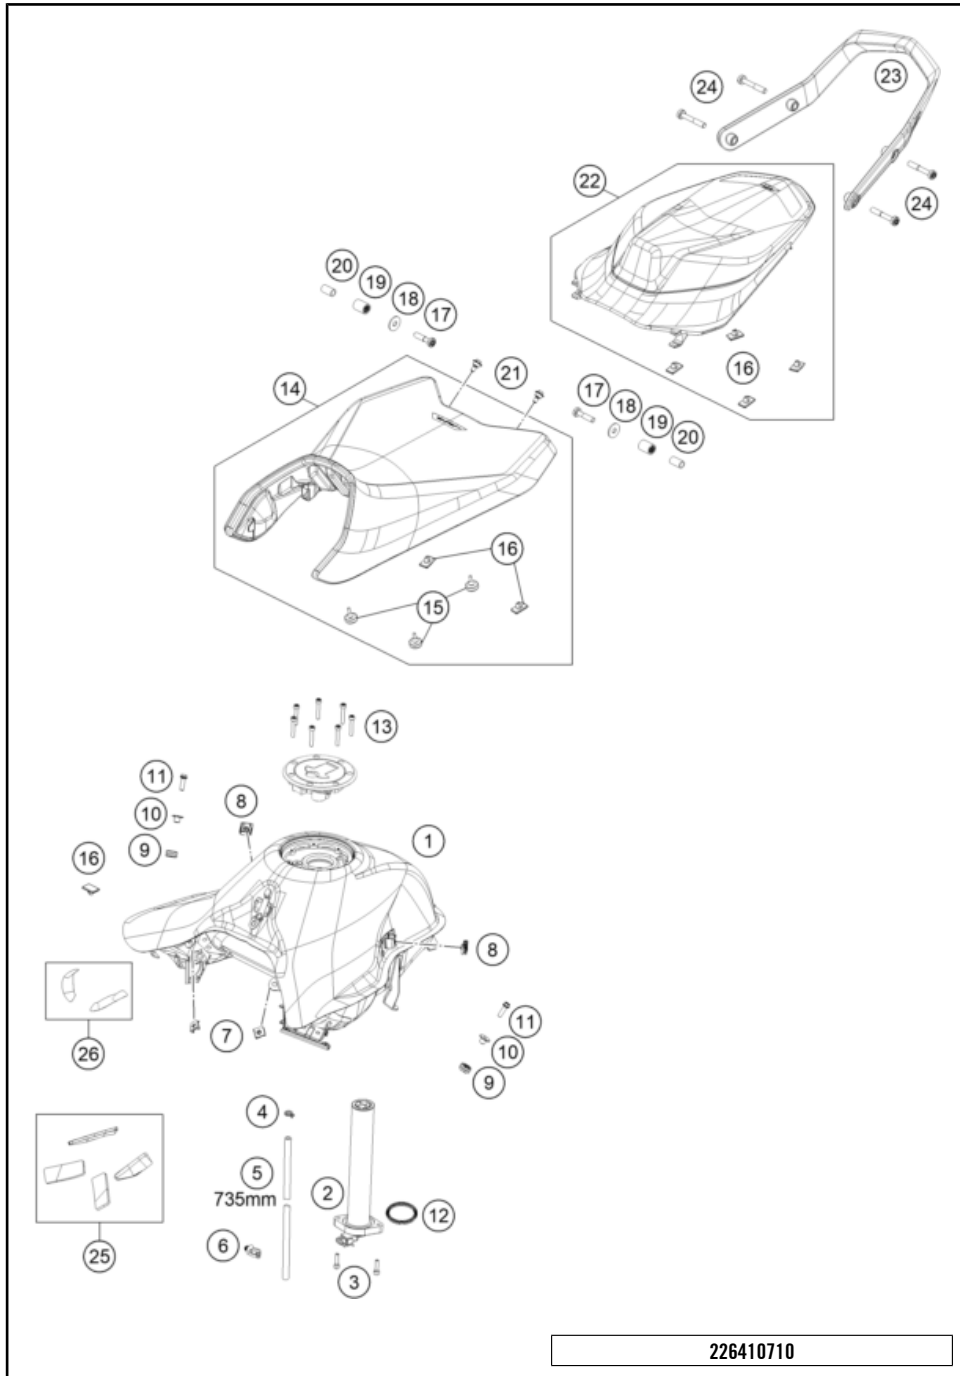

POS	PARTNUMBER		PIECE
1	C90707013000CB	Fuel tank steel	1
2	64107080200	Fuel lever sensor	1
3	0912050203	AH SCREW DIN0912-M 5X20	2
4	59007017000	CLAMP YDNAC 10096F (9,6MM)	1
5	C90715019735	Hose 6x10 FKM/ECO L 735	1
6	C90711092000	CABLE TIE W. SOCKET D=6,5	1
7	54603048200	RANGE CHANGE METAL NUT M5	2
8	54603048300	RANGE CHANGE METAL NUT M6 INOX	2
9	C90742041000	Damper ABS modulator	2
10	61342041100	Collar bushing 6,5x9x18x8,5	2
11	C0000250602000	HH collar screw M6x20 TX30	2
12	C90707080090	Gasket fuel level sensor	1
13	014579050166	Cap hd. screw ISO14579, M5x16-8.8, black	7
14	C90707040000	rider seat cpl.	1
15	C90706001021	Spaxer rubber airbox	3
16	C90707040041	Isolation pad	7
17	C0000250804000S	Collar screw M8x40 ISA40 SS	2
18	0021080003	WASHER DIN9021-A 8,4	2
19	C90707046000	Rubber seat cowl pad	2
20	C90707049000	Bushing 8.4x12x21.5	2
21	0900000601500S	Special screw M6x15x5,5-8.8 MK	2
22	C90707047033	Passenger seat cpl.	1
23	C90712008000	Grip handle passenger	1
24	0035080506S	AH-COLLAR SCREW M8X50 ISA45	4
25	C90707012000	Tank Protection Set Metamoll	1
26	C90707013040	protectionfoil tank set	1

226410710

59441

* NEW PART

X ON DEMAND