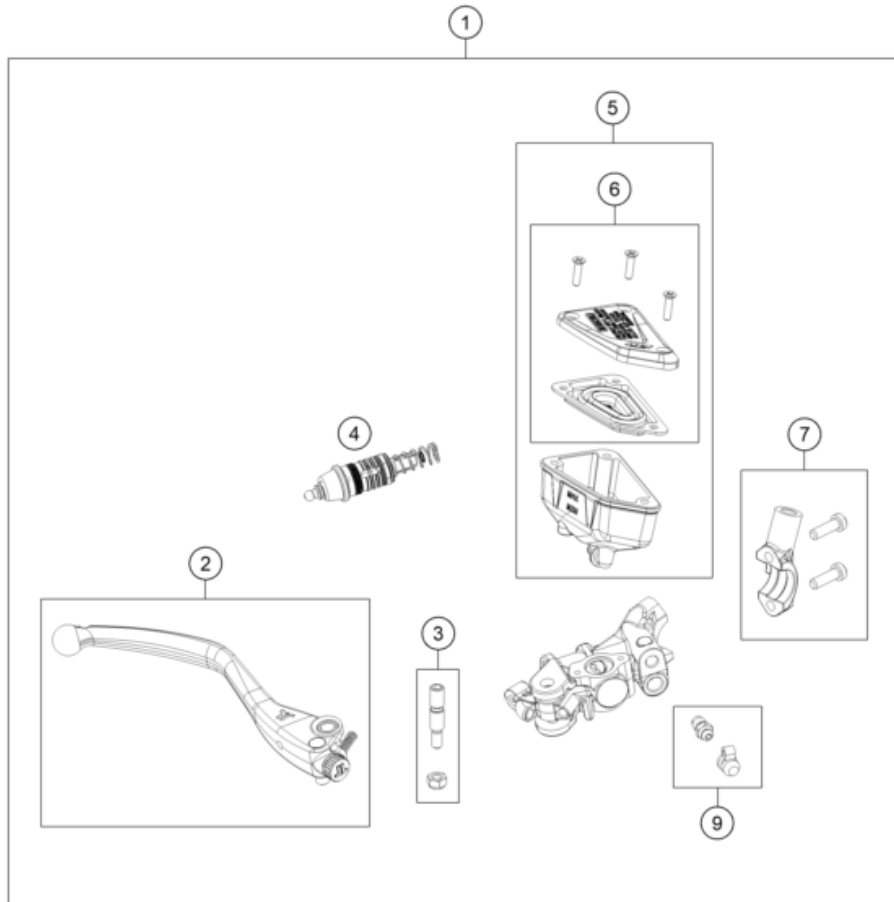

206361110

59449

* NEW PART

X ON DEMAND

POS	PARTNUMBER		PIECE
1	C90711055100	Clamping Bracket	1
2	C90708000012	special screw M6x12x3	3
3	C90111053000	Battery HTZ12A-BS(DA) charged	1
4	C90711059060	Positive terminal cover	1
5	C0000250601200	HH collar screw M6x12 TX30	1
6	C0000250602000	HH collar screw M6x20 TX30	1
7	C90711053050	Accumulator Casing	1
8	C90711054100	battery holder	1
9	C90707040041	Isolation pad	1

186411130

59450

* NEW PART

X ON DEMAND

POS	PARTNUMBER		PIECE
1	A65413001033C1	Front master cylinder cmpl. blk.	1
2	64113002000C1	Front brake lever	1
3	64113006000	Lever bolt cpl.	1
4	64113008000	Piston assembly	1
5	64113029044	Reservoir assembly	1
6	64113031000	Reservoir cap cpl.	1
7	6411300500030	Clamp	1
9	64113020000	Bleeder + cap	1
10	A65442005000	Brake line, front	1
11	62113020100	banjo bolt M10x1x19.5	1
12	0603100141	sealing ring DIN 7603 10x14x1	2