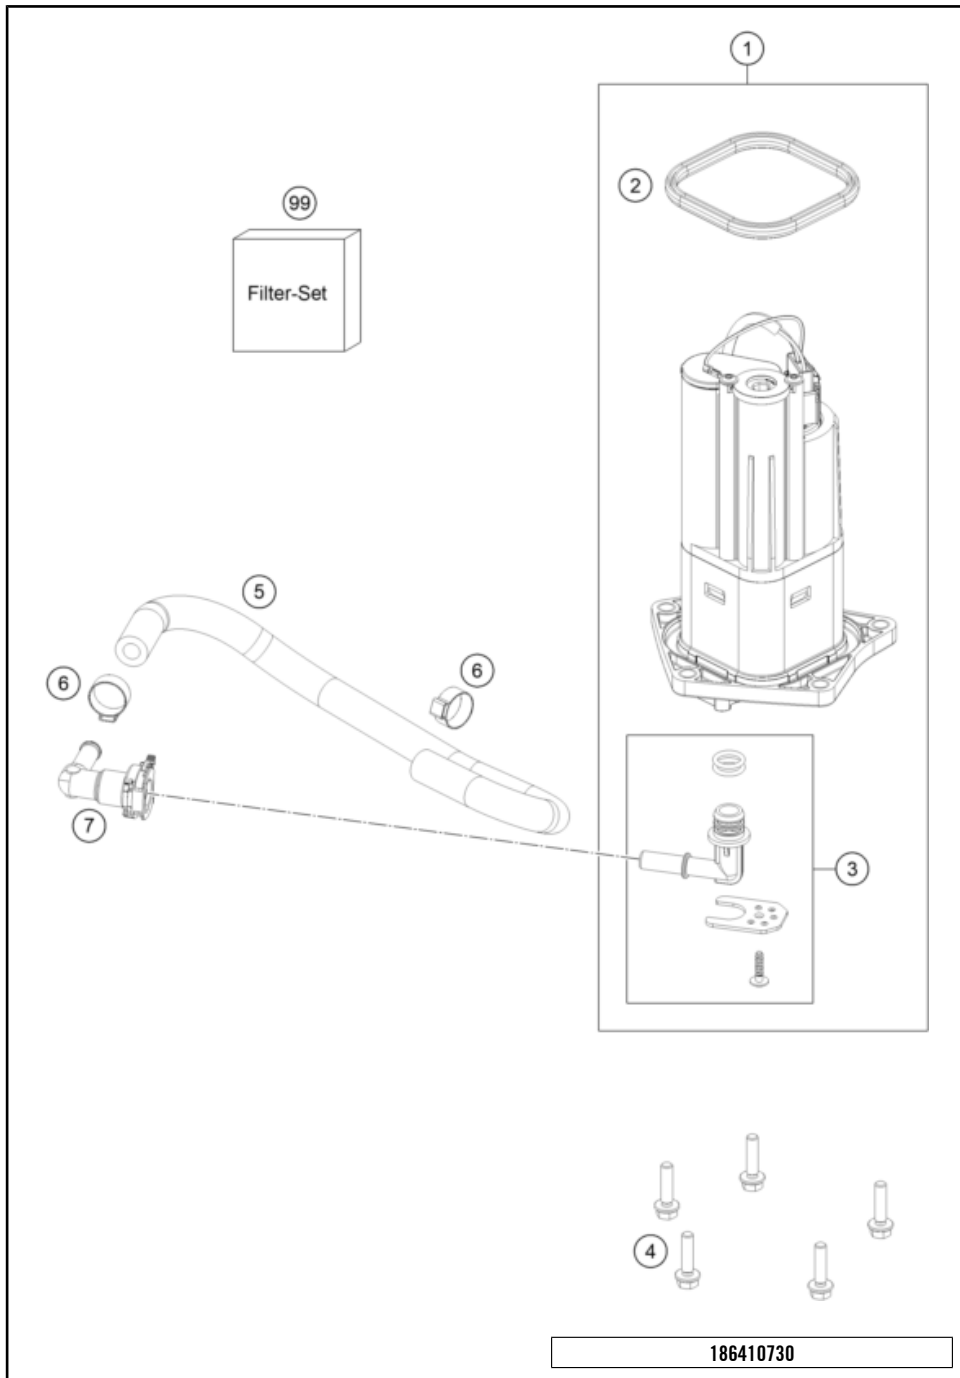

POS	PARTNUMBER		PIECE
1	64107088100	Fuel pump	1
2	64107189000	Sealing	1
3	64107092000	Hydraulic connection	1
4	C0000250502000	HH collar screw M5x20 TX30	5
5	C90007116040	fuel hose with protective cover	1
6	C00050157706	variable one-year clamp 15.7mm	2
7	C90007128000	fuel coupling angle piece	1
99	64107090000	Filter kit	x

186410730

59442

* NEW PART

X ON DEMAND