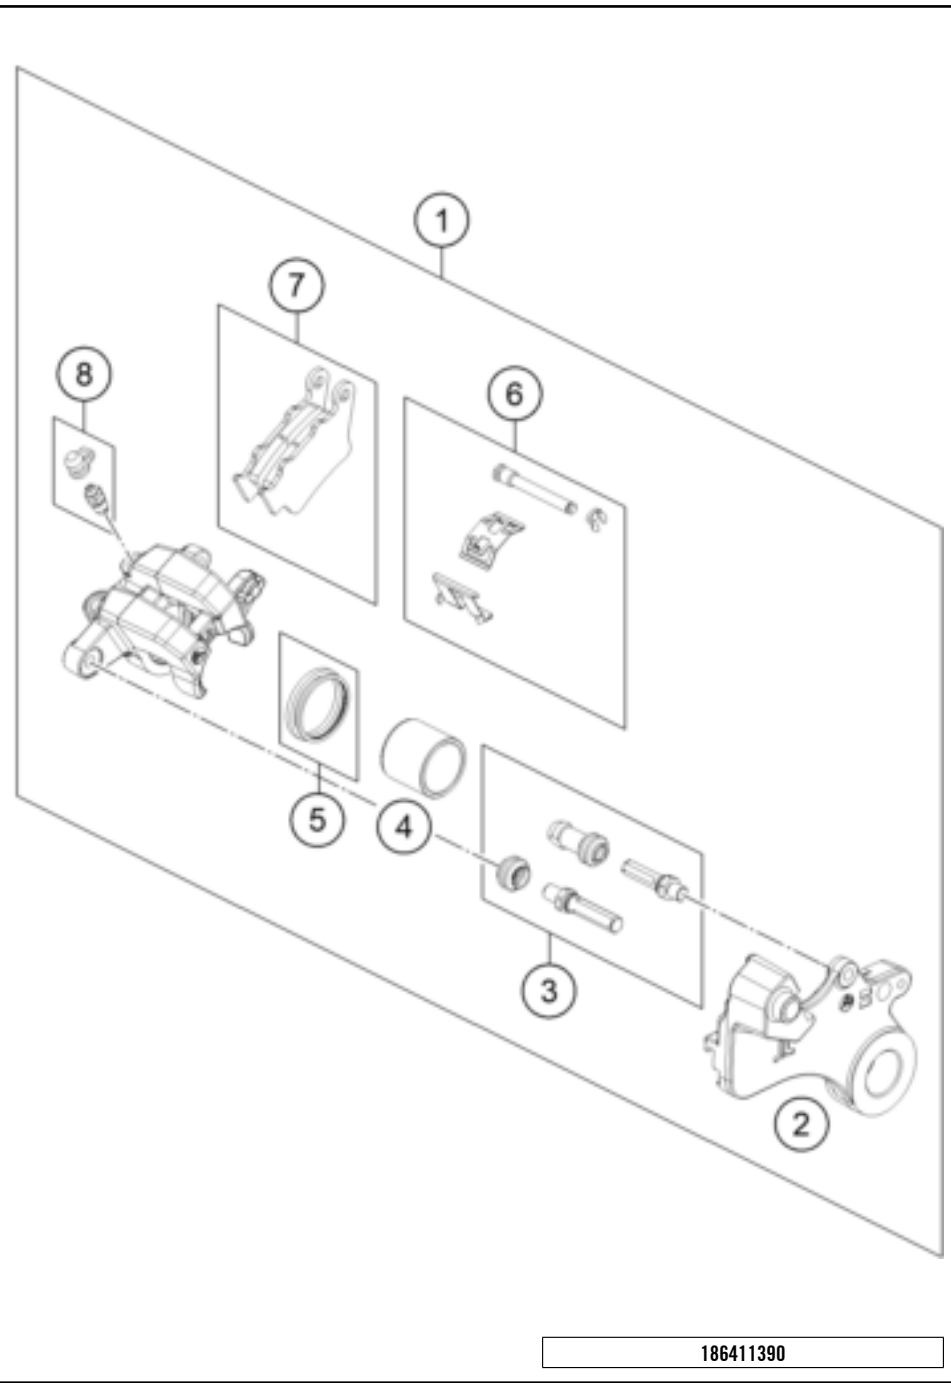

REAR BRAKE CALIPER

790 DUKE L, orange 2024 EU 2024

POS	PARTNUMBER		PIECE
1	A65413180000	brake caliper rear	1
2	64113075000	Brake caliper bracket rear	1
3	64113084000	Cup set	1
4	64113083000	Piston	1
5	64113081000	Square and dust seal set	1
6	64113085000	Retaining spring set	1
7	64113090000	Brake pad set	1
8	64113020000	Bleeder + cap	1

186411390

59458

* NEW PART

X ON DEMAND