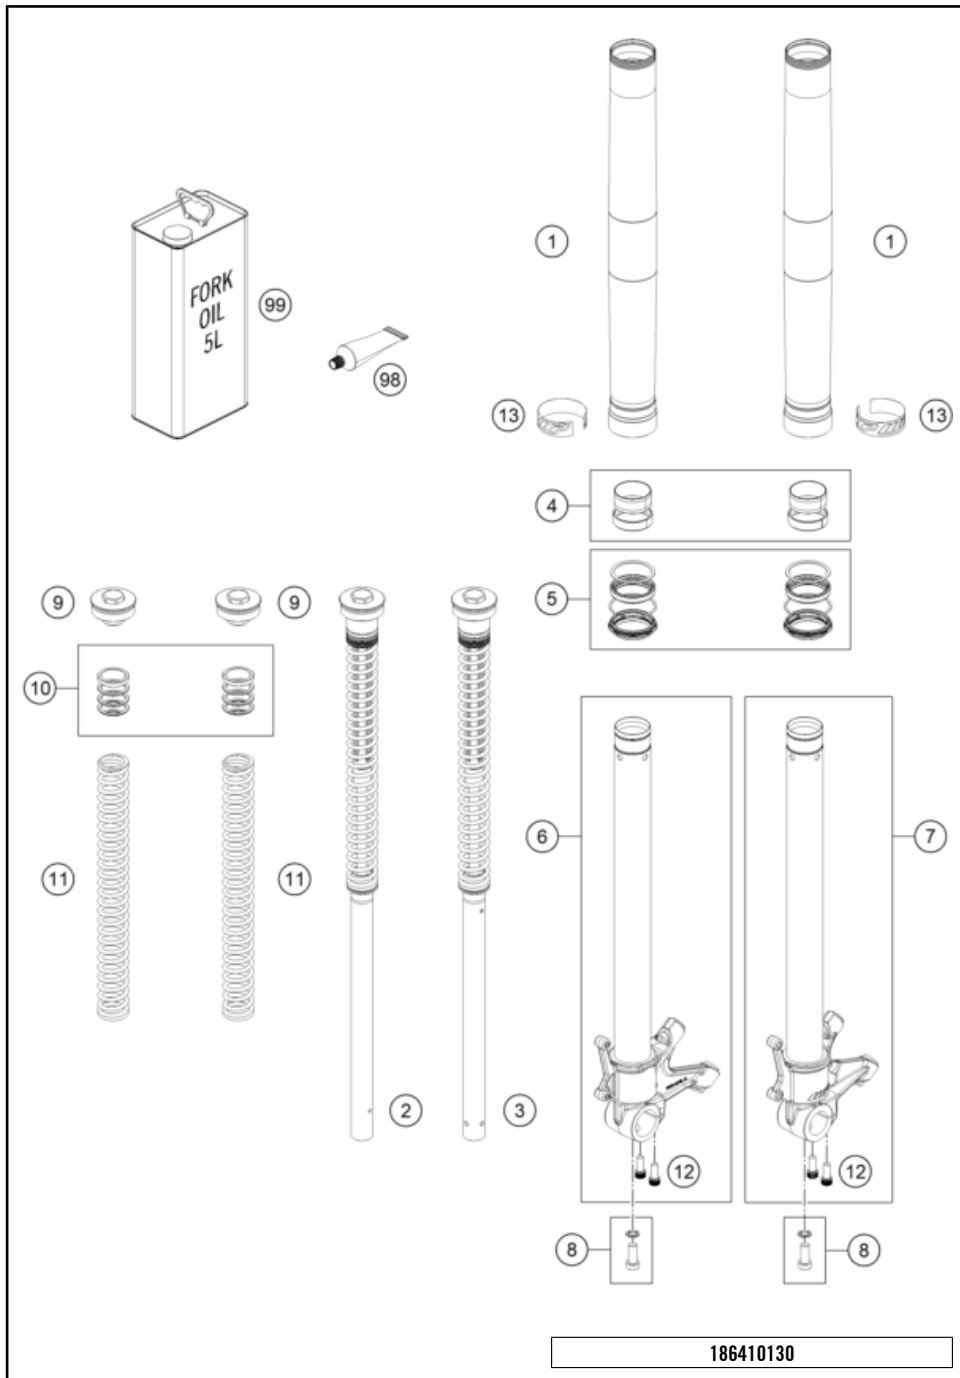

186410110

59412

* NEW PART

X ON DEMAND

FRONT FORK DISASSEMBLED

790 DUKE L, orange 2024 EU 2024

POS	PARTNUMBER		PIECE
1	43578098	Fork outer tube 44,13x515 dt54 db57	2
2	43578176S2	Cartridge right cpl. 790 Duke	1
3	43578195S1	Cartridge left cpl. 790 Duke	1
4	R14042	GUIDE BUSHING SET	1
5	R516	Fork sealing kit 43mm red	1
6	43578097S1	Fork shoe right d43mm cmpl.	1
7	43578096S1	Fork shoe left d43mm cmpl.	1
8	43578177S1	HS cylinder-head screw M10x25 set	1
9	43578140S1	Screw cover M51x1,5 cpl.	2
10	RP80002	Shim Kit Fork	1
11	95020004S	main spring (38,2) 5-7.8-345 set fork	x
11	43578135	Mainspring (37) 6-9-345 fork	1
11	95020005S	Main Spring (38.2) 7-10-345 set fork	x
12	0025080206	HH collar screw M8x20	4
13	52000148	Sticker WP India 160x19	2
98	T511	SILICONE GREASE F. DUST STRI	1
99	48601166S1	Fork Fluid Viscosity 4.0 5L	1

186410130

49900

* NEW PART X ON DEMAND

HANDLEBAR, CONTROLS

790 DUKE L, orange 2024 EU 2024

POS	PARTNUMBER		PIECE
1	A65402101000C1	Handlebar L = 743 mm diam. = 28.5 mm	1
2	C90713026000	Line guide	2
3	C90711093045	RUBBER CABLE TIE 45MM 03	2
4	0912060653	SHCS DIN 912 M6x65	2
5	C90702004000	handlebar weight	2
6	61711012044	Ride-by-Wire sys. compl. w/o grip heater	1
9	76011074000	emergency OFF switch	1
10	61411174010	Screw set start-stop switch	1
11	76011170200	Combination switch	1
12	61702039000	Fixed grip without heating	1
13	C90712041000	MIRROR R/S	1
14	C90712040000	MIRROR L/S	1
15	A65402031000C1	Clutch lever compl. blk.	1
16	6410204400030	Clamp cpl.	1
17	6410204000030	Clutch lever cpl.	1
18	64102038000	Kit lever pin	1
19	64111049000	Lever switch	1
20	C90102090000	Clutch cable	1
21	C90702097000	Clutch cable wire guide	1
22	C0000250501200	HH collar screw M5x12 TX30	2
23	64132070000	PVC clamp 6.4 MM Heyman	1