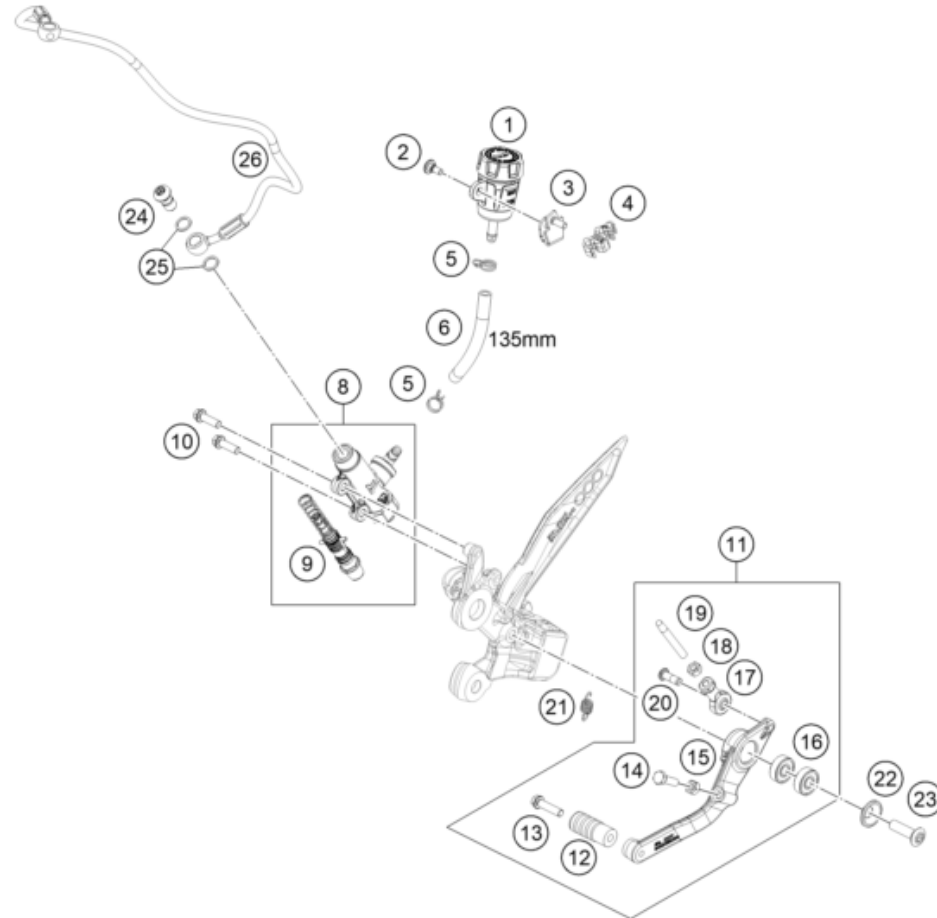

186411310

59451

* NEW PART

X ON DEMAND

REAR BRAKE CONTROL

790 DUKE L, orange 2024 EU 2024

POS	PARTNUMBER		PIECE
1	64113069100	Water expansion tank	1
2	69013099050	SCREW F. EXPANSION TANK	1
3	C90713126000	Brake line holder	1
4	C90742046000	Bracket ABS line d7.5	1
5	58007017000	YDNAC CLAMP 10101 (10,4MM)	2
6	69013069001	HOSE FOR RESERVOIR 6X1,5	1
8	6411306000030	Foot master cylinder cpl. black	1
9	64113061000	Piston assembly	1
10	C0000250602000	HH collar screw M6x20 TX30	2
11	C90713050044C1	Foot break lever cpl. black	1
12	C90703060051	Step foot break lever duke	1
13	C0000250602500S	Screw M6x25 10.9	1
14	C0040170602000	hexagon scrw ISO 4017-M6x20-8.8-black	1
15	C0009340600500	Hex nut M6 black	1
16	C0410000800700	Bearing 608 2RS	2
17	C90703069200	rod end M6 silver	1
18	C0009340600502	hexagon nut DIN 934 M6	1
19	C90703068000	rear brake push bar	1
20	C0073800601800S	roured screw TX M6x16 A2-70 S	1
21	C90713052000	SPRING FOOT BRAKE LEVER 05	1
22	C90734031020	Fasson Disc D=23x5	1
23	C0000190803000S	COUNTER-SUNK SCREW ISA45 M8X30	1
24	62113020100	banjo bolt M10x1x19.5	1
25	0603100141	sealing ring DIN 7603 10x14x1	2
26	A65442102000	Brake line, rear	1