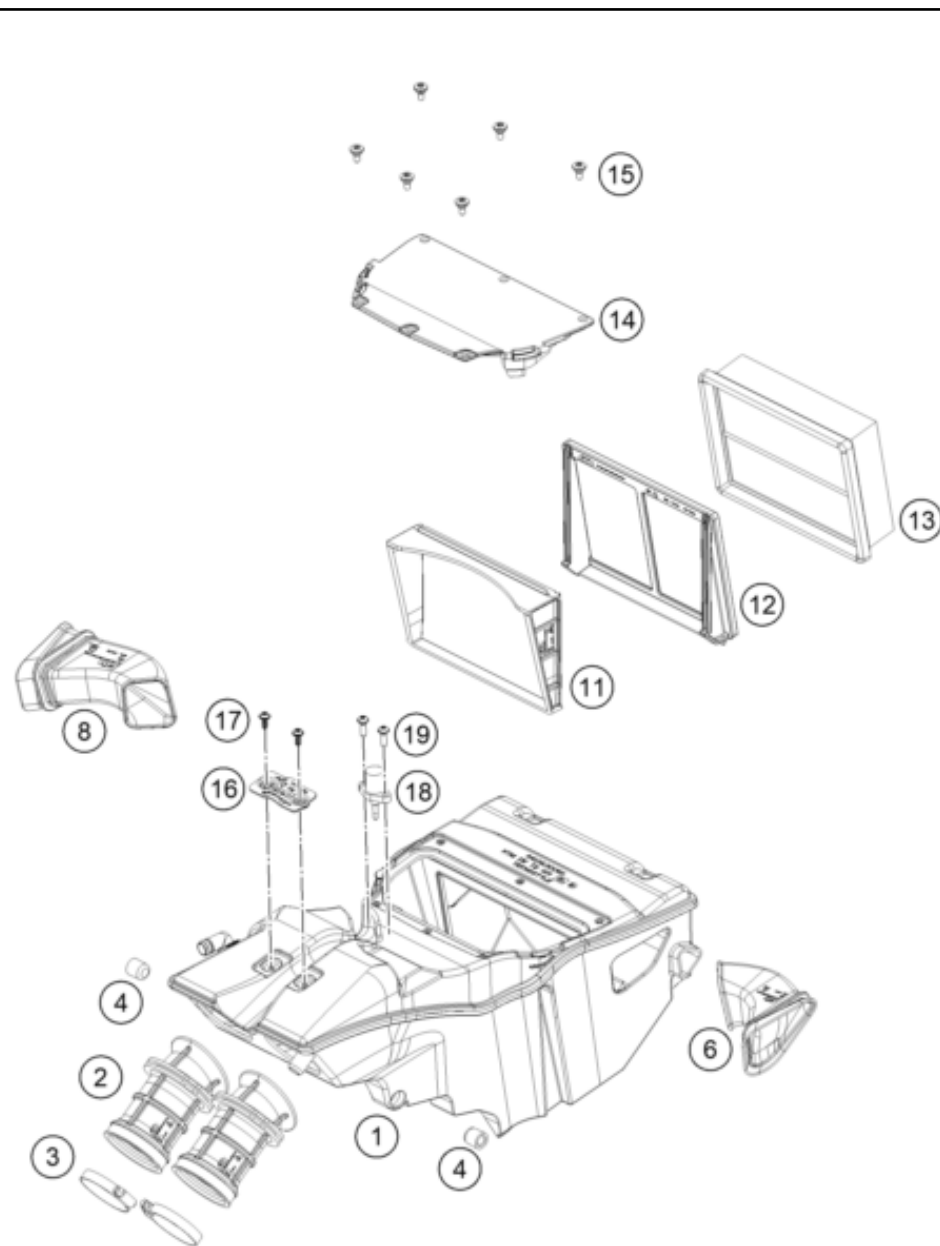

226410510

59439

* NEW PART

X ON DEMAND

POS	PARTNUMBER		PIECE
1	C90706001000	Airbox	1
2	C90706026000	" intake funnel"	2
3	77236048000	HOSE CLAMP GEMI 58MM	2
4	C90706014000	Rubber grommet	2
6	C90706040000	Spout left	1
8	C90706041000	Spout right	1
11	C90706001050	Filter clamp, wedge	1
12	C90706016000	Filter clamp, frame	1
13	C90706015000	Air filter	1
14	C90706002000	Air filter box cover	1
15	C90708021160	Special screw M5x12	6
16	C90706001030	Cable bracket	1
17	0081050121	EJOT PT screw K50x12	2
18	61041080000	AMBIENT-AIR TEMPERATURE SENSOR	1
19	0081050161	EJOT PT SCREW K50X16 1451	2