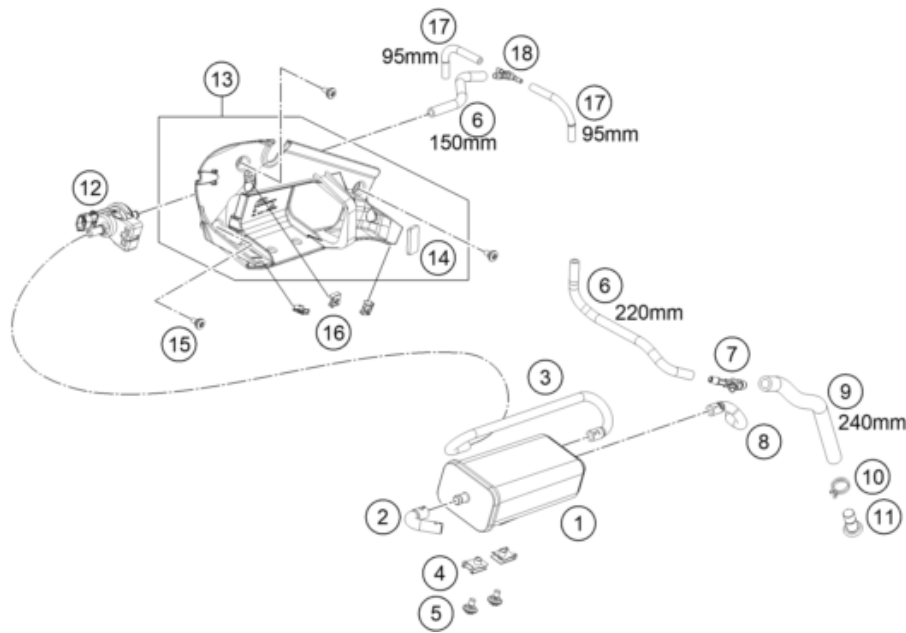

186411410

59459

* NEW PART X ON DEMAND

POS	PARTNUMBER		PIECE
1	64111066044	Lockset CPL.	1
4	64111067000	KTM ignition key	1
4	64111067010	Blank Key KTM	x
5	64107050000	Seat lock	1
9	C90707051000	Cable bracket lock	1
10	76011064200	Tear-off screw M6 ignition lock ISA30 MK	2
11	0991060203	FLAT H.SCREW DIN7991-M6X20	2
12	A65414069000	Dashboard	1
13	C90714069050C1	Bushing, speedometer bracket	6
14	C90714069051	DAMP. COMPONENT SPEEDOMETER	3
15	0738050202	Lens head screw ISO 7380-M5X20A2	3

186411430

59460

* NEW PART

X ON DEMAND

POS	PARTNUMBER		PIECE
1	C90715001000	Evaporative canister	1
2	C90715021000	Hose evaporative canister bleeder	1
3	C90715022000	Hose evaporative canister purge valve	1
4	54603048300	RANGE CHANGE METAL NUT M6 INOX	2
5	C90708000012	special screw M6x12x3	2
6	78015019000	HOSE EPA D=6/10 L=2000MM	x
7	C90715028000	Y-junction YS 6-10-6	1
8	64115023000	Molded hose ACF	1
9	78015119000	HOSE EPA D=10/16 L=2000MM	x
10	C90731082000	Hose clamp wire D=15.5	1
11	C90715026000	ACF plug	1
12	76015015000	EVAP valve	1
13	C90703081044	Cover left cpl.	1
14	64108070040	Metamoll f. frame cover	1
15	C90708021160	Special screw M5x12	3
16	69008021080	clip nut M5	3
17	78015021000	HOSE EPA D=4/8 L=2000MM	x
18	C90015126000	Tube conector	1