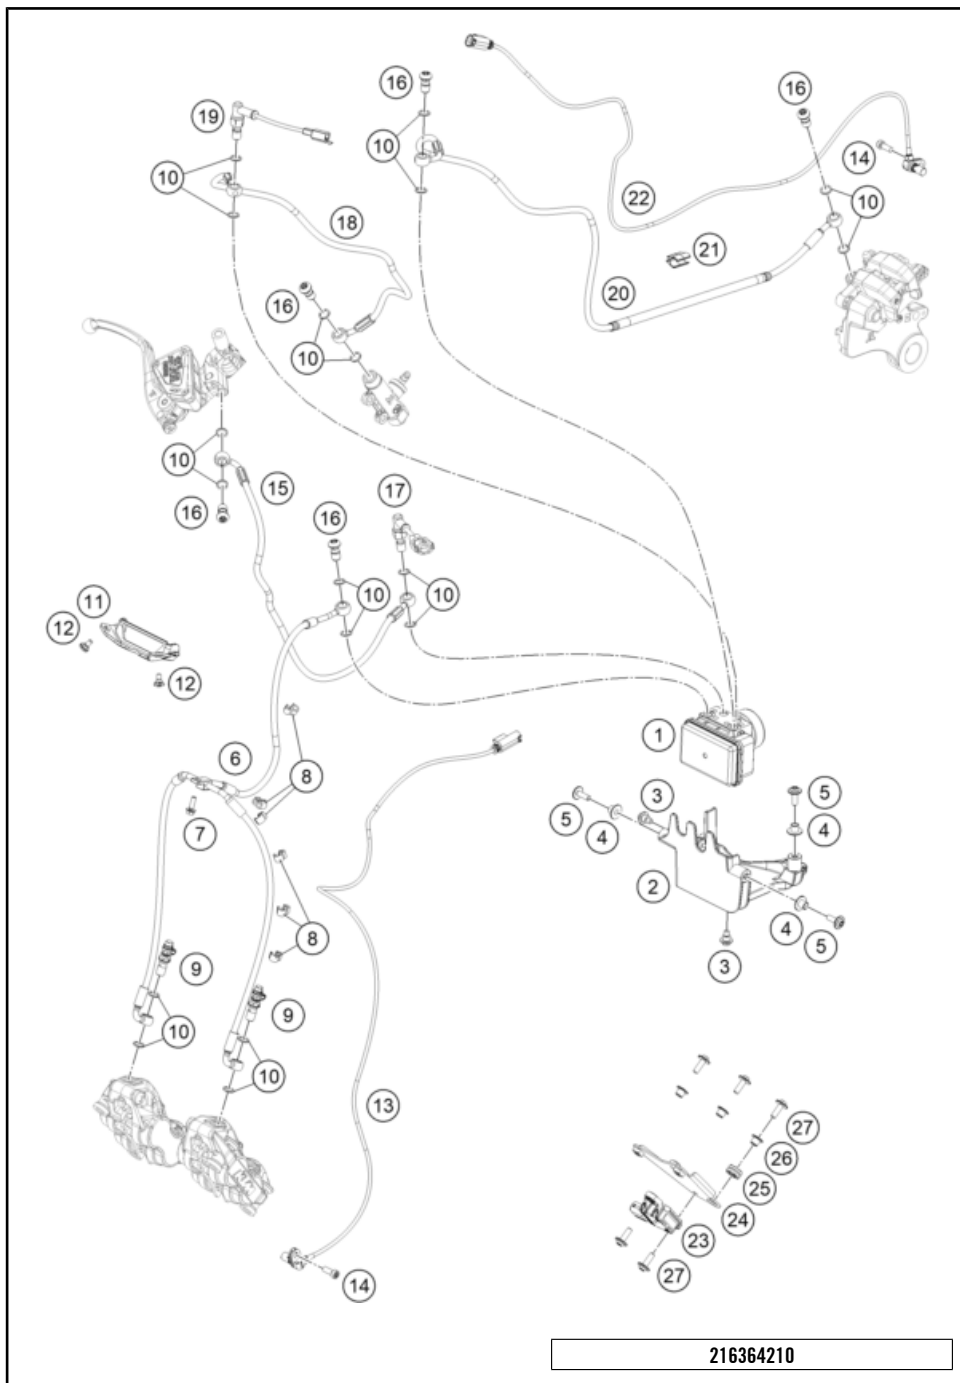

216364210

POS	PARTNUMBER		PIECE
1	61742031044	ABS module filled	1
2	C90742040000	Bracket ABS modulator	1
3	59001092050	SPECIAL SCREW M6X12,5 WS=8	2
4	61342041100	Collar bushing 6,5x9x18x8,5	3
5	C90714017000	SPECIAL SCREW M6X18 ISA30 08	3
6	A65442003000	Brake line, front	1
7	C0000250601200	HH collar screw M6x12 TX30	1
8	C90711094000	BAR SPACER 4/7 BLACK	6
9	62513020000	BLEEDER SCREW CPL. 05	2
10	0603100141	sealing ring DIN 7603 10x14x1	18
11	63642003070	Brake line guide	1
12	C0000250501200	HH collar screw M5x12 TX30	2
13	90142125000	ABS SENSOR	1
14	014580060166	SHCS ISO 14580 M6x16	2
15	A65442005000	Brake line, front	1
16	62113020100	banjo bolt M10x1x19.5	5
17	63711051000	Brake light switch	1
18	A65442102000	Brake line, rear	1
19	62111051000	BRAKE LIGHT SWITCH REAR	1
20	A65442104000	Brake line, rear	1
21	C90713026100	Hose bracket 10/4	1
22	76042125000	ABS-SENSOR	1
23	C60342090100	Angle sensor	1
24	C90742090050	Retaining bracket 6D sensor	1
25	C90742041000	Damper ABS modulator	1
26	61342041100	Collar bushing 6,5x9x18x8,5	3
27	C90714017000	SPECIAL SCREW M6X18 ISA30 08	5

63829

* NEW PART

X ON DEMAND