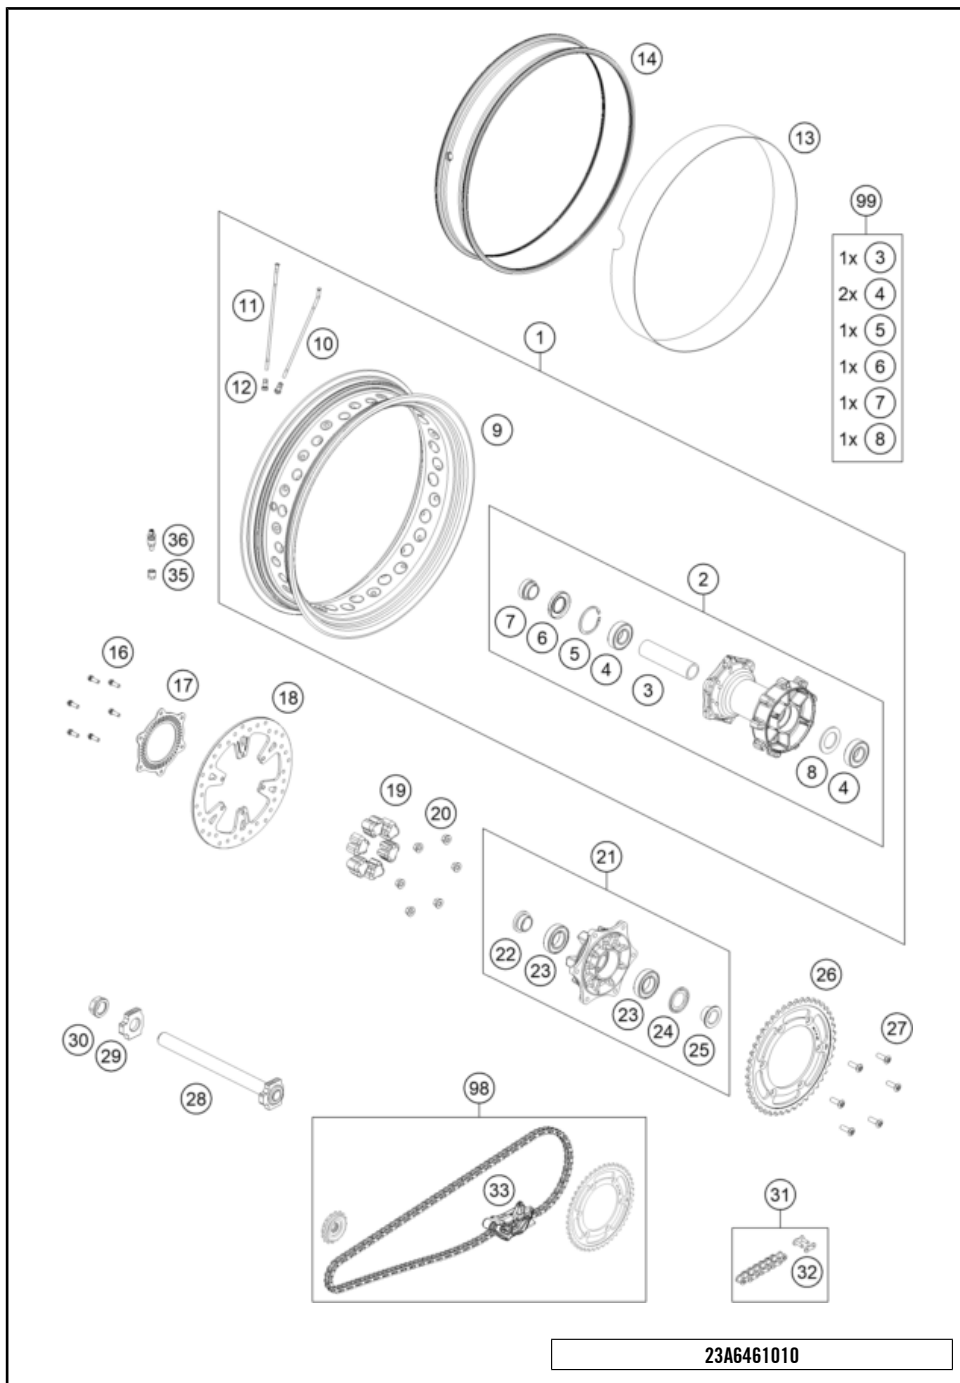

196350910

62621

* NEW PART

X ON DEMAND

REAR WHEEL

790 ADVENTURE, black 2024 2024

POS	PARTNUMBER		PIECE
1	C60310001244	"rear wheel cpl. 4,5x18""	1
2	60310010244C1	Rear hub compl.	1
3	60010011000	BEAR. SPACERTUBE L=124,8MM 03	1
4	0625062052	GR.BALL BEAR. 6205-2RSHC3HMTF7	2
5	0472052200	CIRCLIP DIN0472-52X2	1
6	0760305271	SHAFT SEAL RING 30X52X7	1
7	60310013000	SPACER BUSHING REAR WHEEL R/S	1
8	60010015000	SPACER RING 03	1
9	6031007010033A	Rim 4,5x18" TL bl.w.sticker	1
10	60310071000	SPOKE 5/4.37/M5	18
11	60310171000	SPOKE 5/4.37/M5	18
12	60310072200	Spoke nipple Quadrax M5	36
13	C60310073100	RIM BAND 18"	1
14	60310177100	GASKET RUBBER 4.5"X18"	1
16	C0900000601900	SPECIAL SCREW M6X19 WS=8 10.9	6
17	C60142021100	SENSOR GEAR ABS REAR	1
18	63510060100	Brake disc rear	1
19	C90710459000	RUBBER DAMPING BLOCK '91	6
20	06923080003	hex nut EN 1661 M8 WS13	6
21	C90710050044C1	Rear sprocket carrier black complete	1
22	C90710014000	SPACER BUSH. SPR. SUPP. IN.	1
23	C0410003001300	BALL BEARING 6006 DDU2CG23S6NM	2
24	C90710016000	NILOS RING 6006AV	1
25	C90710012000	SPACER BUSH. SPROCKET SUPP.	1
26	C75010051045	SPROCKET 45T 08	1
27	C0000190802600S	COUNTER-SUNK SCREW ISA45 M8X26	6
28	69010181044	Rear axel cpl.	1
29	C90710084000	CHAIN TENSIONER R/S LC8 03	1
30	C90710086000	COLLAR NUT M25X1,5 WS=32 05	1
31	76910065118	chain DID 118 roll	x
32	76910066000	Rivet link chain DID 520 VP2-T	x
33	63510067118	chain X-Ring 118 links with chain guide	1
35	60312033050	NUT AIR PRESSURE SENSOR	1
36	C60309176000	VALVE	1
98	00050002100	Drive set 16/45	x
99	60310015000	REAR WHEEL REP. KIT ADV 13-14	x