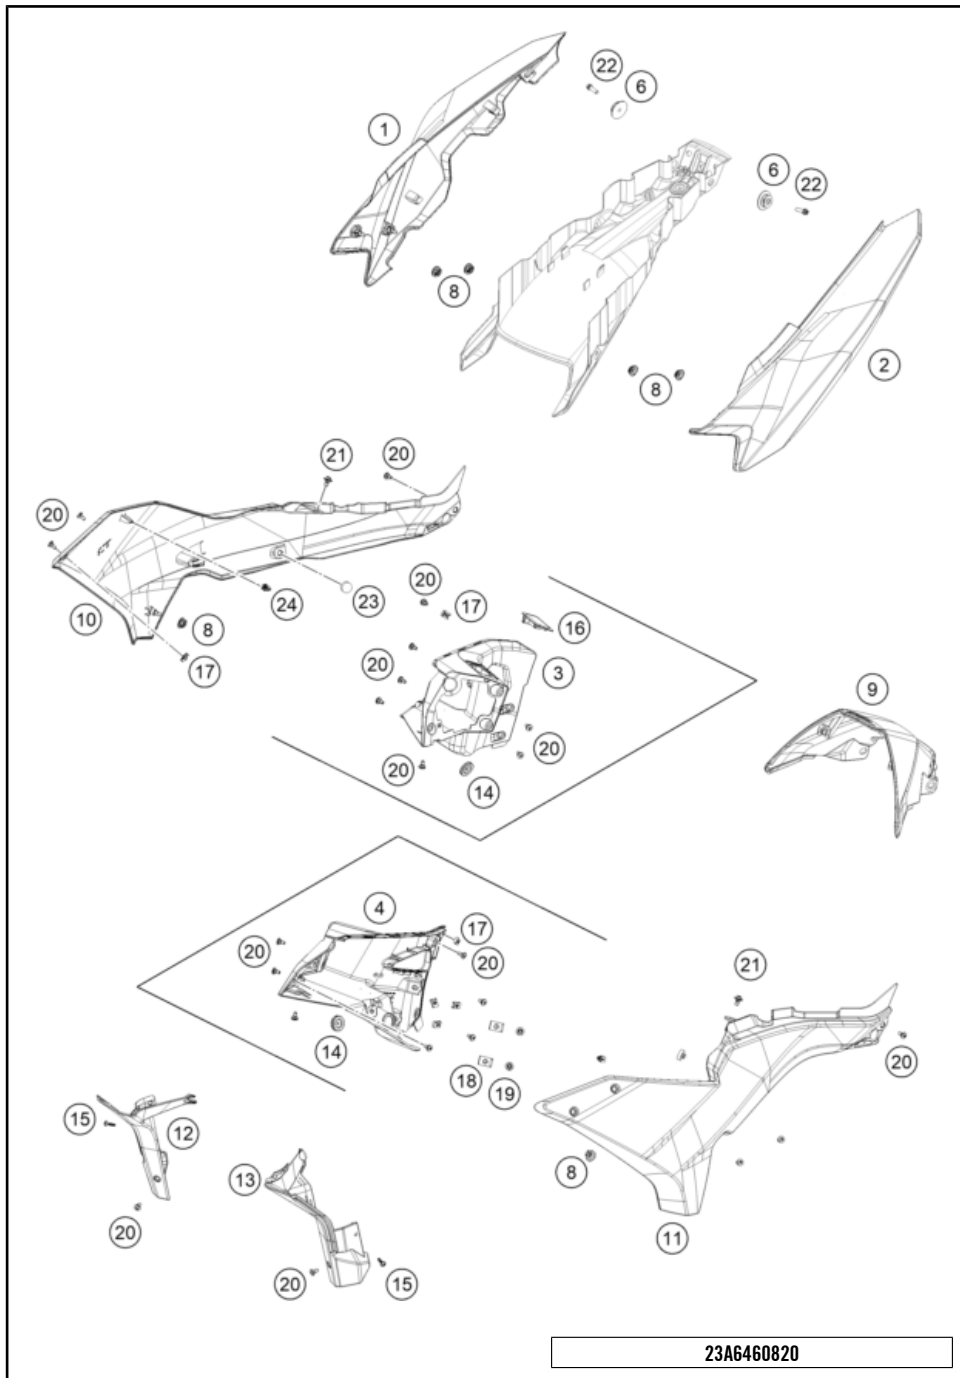

23A6460810

63705

* NEW PART

X ON DEMAND

POS	PARTNUMBER		PIECE
50	C63508024010	rubber gromet inner fairing	1
51	C61014010050	Mask carrier foam	1
52	C90708061050	Rubber washer 6.5x14x2.3	2

23A6460810

63705

* NEW PART X ON DEMAND