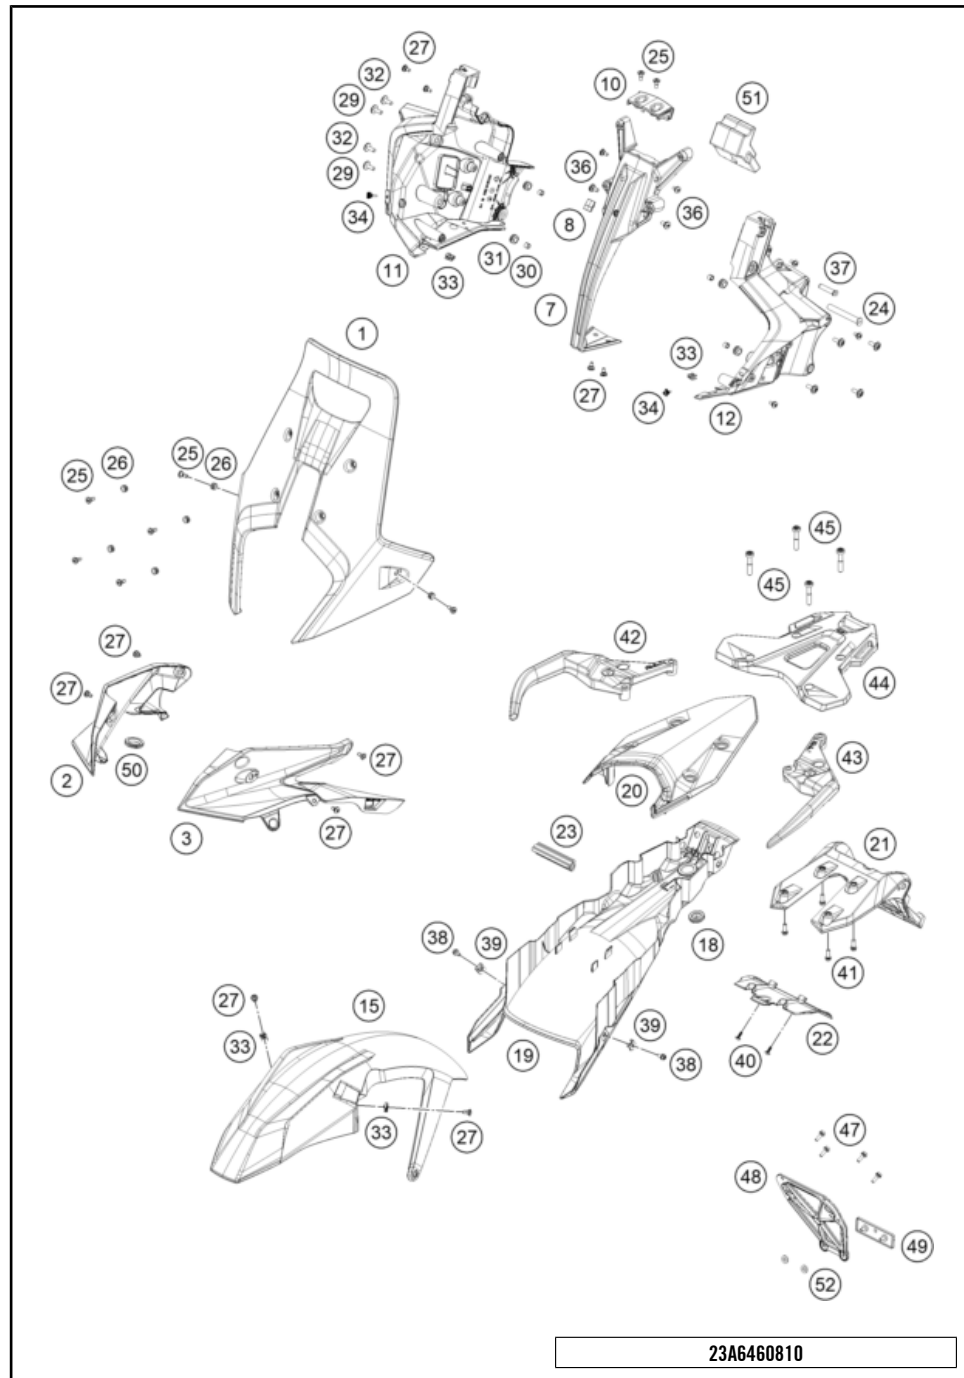

POS	PARTNUMBER		PIECE
1	C61008008000	windshield standard	1
2	C61008004000	mask spoiler right	1
3	C61008003000	mask spoiler left	1
7	C61014012000CB	Headlight mask center part	1
8	C61014012010	Cover headlight mask	1
10	C61014012020	Cap Mask Carrier	1
11	C61014011000	maskcarrier right	1
12	C61014010000	maskcarrier left	1
15	C63508010000C1	front fender	1
18	C60006001023	RUBBER SLEEVE STOP SCREW	1
19	C63508019000	Lower rear panel	1
20	C63508013000C1	Tail section	1
21	C63508015000	License plate holder support, upper part	1
22	C63508016000	License plate holder support lwr part	1
23	63503002030	Brace subframe	1
24	C63514010040	wheel spindle mask support	1
25	C60708008071	Special screw M5x14	8
26	C60708008070	rubber bush windshield fixation	6
27	69008121160	Special screw M5x12	11
29	C90714017000	SPECIAL SCREW M6X18 ISA30 08	4
30	C90714014000	BUSHING 6,1X9,2X7,5 08	4
31	C90706001022	Rubber grommet 9x11x16x8.5	4
32	C0900000601800S	special screw M6x18-8.8 ISA30 MK	4
33	69008021080	clip nut M5	2
34	C21008064010	Rubber stop	2
36	C0900000601400	special screw M6x14	4
37	C61914010020	Speedometer attachment bushing	1
38	C0000250501000	HH collar screw M5x10 TX30	2
39	54603048200	RANGE CHANGE METAL NUT M5	2
40	0081050121	EJOT PT screw K50x12	2
41	C0000250601600	HH collar screw M6x16 TX30	4
42	C63512009100	Passenger grip, right	1
43	C63512008000	Passenger grip left	1
44	C60612010000	BAGGAGE CARRIER BRIDGE	1
45	C0000350804000S	ISA collar screw M8x40 ISA45	4
47	C0000250501600S	HH Collar Screw M5x16 ISA30 SS	4
48	C90712085000	Bracket reflector	1
49	C90712082000	Rear reflector red	1

23A6460810

63705

* NEW PART

X ON DEMAND