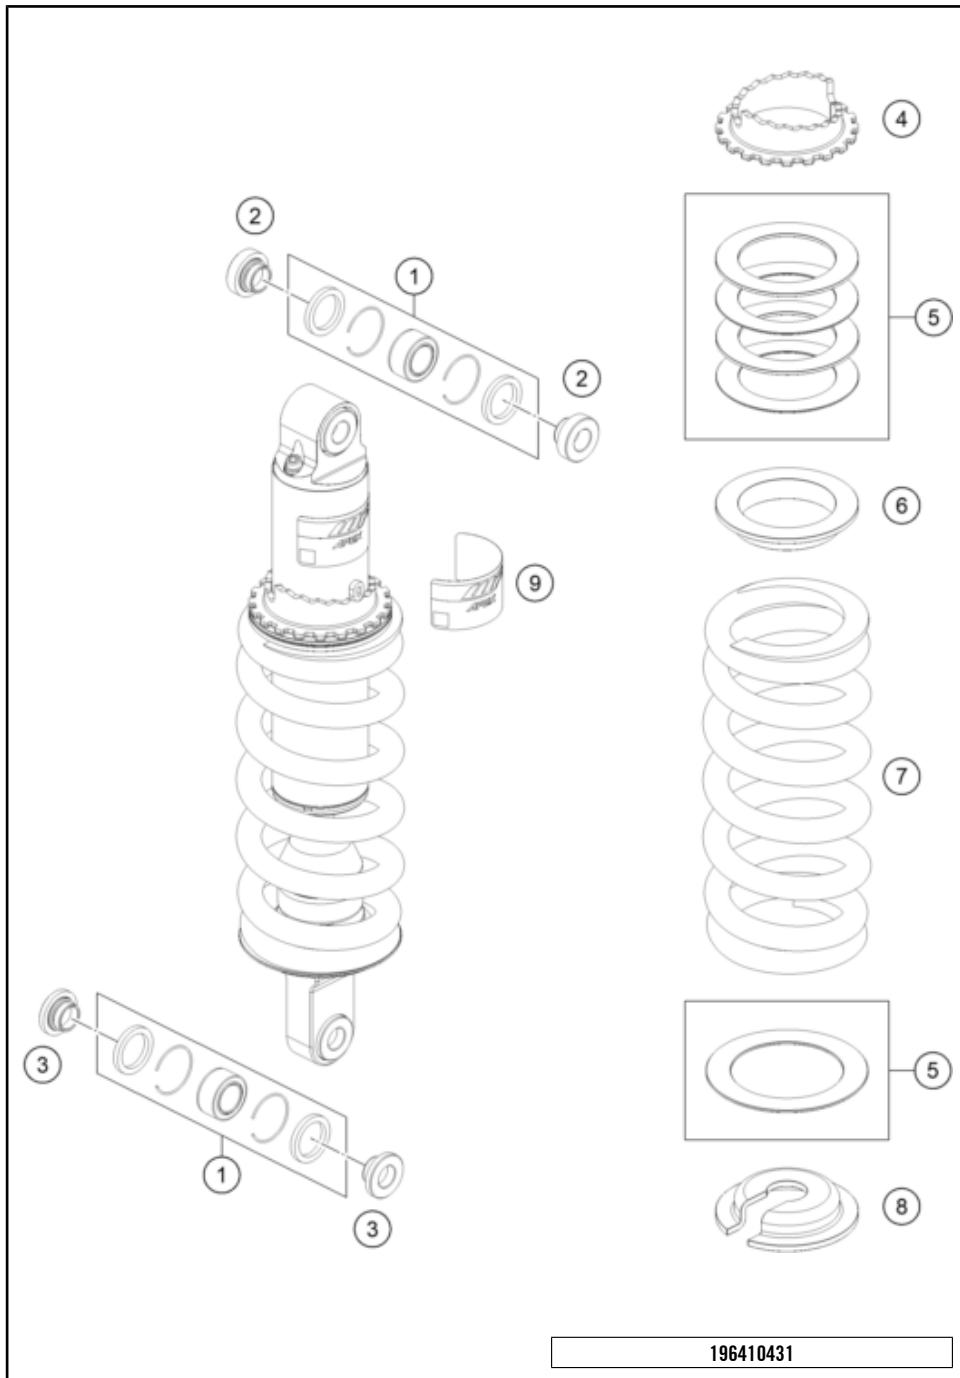

SHOCK ABSORBER DISASSEMBLED

790 ADVENTURE, black 2024 2024

POS	PARTNUMBER		PIECE
1	R12012	Ball joint bearing kit top 12mm	x
2	46180064	Bearing bush 12x15/18/24,5x13,5	2
3	46180007	Distance bush 12x15/18/24,5x10,5	2
4	46148166	PA adjuster	1
5	RP80004	Washer kit shock absorber	x
6	46148223	Spring retainer 50.7x74x3 black	1
7	46148256	main spring (59) 130-193.5 shock white	1
8	46148098	Spring retainer 21x54,8x-8	1
9	52000213	Sticker APEX 90x29	1

196410431

54079

* NEW PART X ON DEMAND