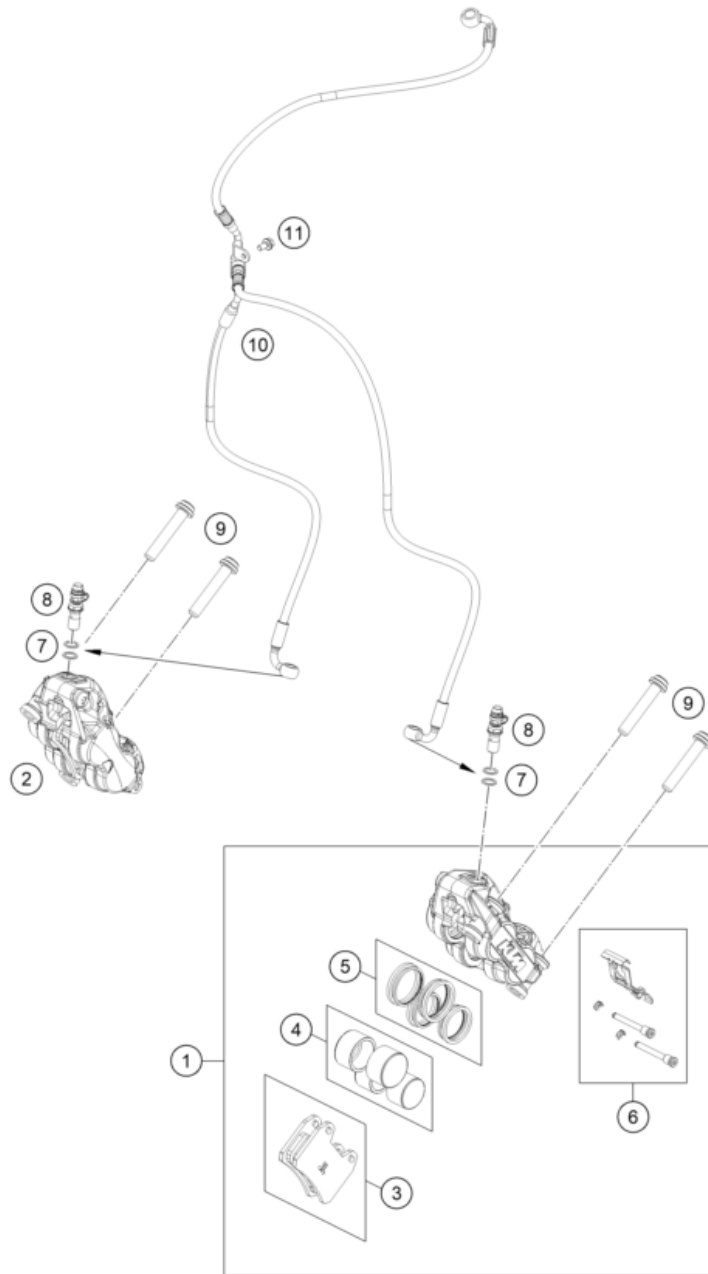

FRONT BRAKE CALIPER

790 ADVENTURE, black 2024 2024

POS	PARTNUMBER		PIECE
1	A64613115000	Brake caliper front left	1
2	A64613116000	Brake caliper front right	1
3	63713030000	Front brake pad	2
4	63513019000	Piston set	2
5	63613021000	Seal set	2
6	64113017000	Retaining spring set	2
7	0603100141	sealing ring DIN 7603 10x14x1	4
8	62513020000	BLEEDER SCREW CPL. 05	2
9	C0000351005500S	AH-COLLAR SCREW M10X1,25X55SS	4
10	A64642003000	Brake line front	1
11	C0000250501000	HH collar screw M5x10 TX30	1

196351360

63655

* NEW PART

X ON DEMAND