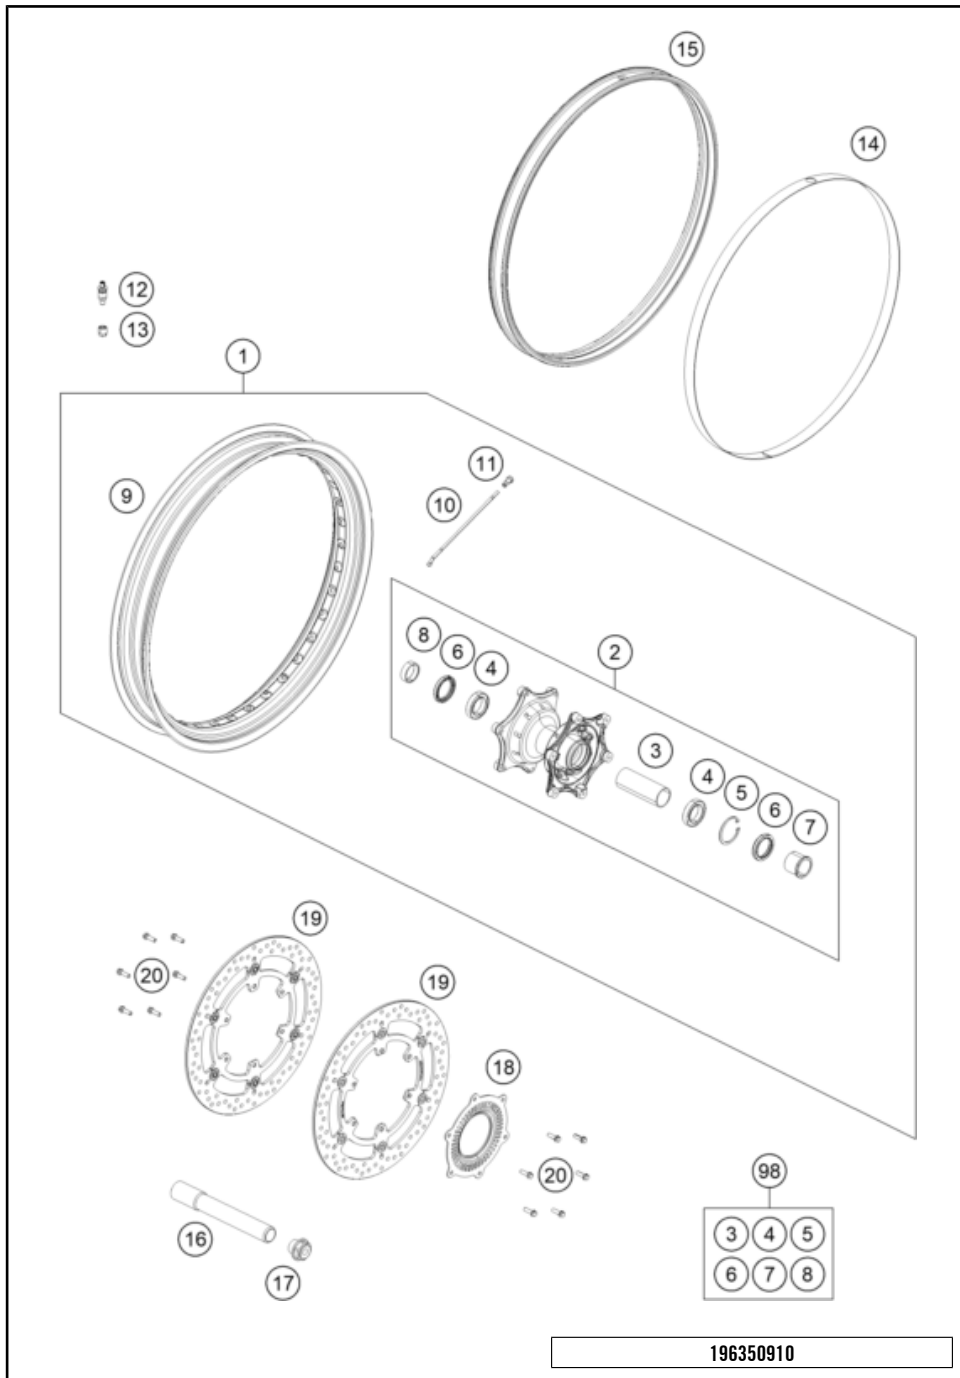

23A6460831

POS	PARTNUMBER		PIECE
1	C64608094100	sticker set side cover	1
2	C64608093000	sticker set frontfender	1

63706

* NEW PART

X ON DEMAND

FRONT WHEEL

790 ADVENTURE, black 2024 2024

POS	PARTNUMBER		PIECE
1	C60309001244	"front wheel cpl. 2,5x21""	1
2	60309010244C1	front wheel hub cpl.	1
3	60309011000	BUSHING SPACER TUBE FRONT	1
4	0625069068	GR.BALL BEAR.6906 DDU2CG23S6NM	2
5	0472047175	CIRCLIP DIN0472-47X1,75	1
6	0760354771	SHAFT SEAL RING 35X47X7 TC	2
7	60309012100	SPACER BUSH. FRONT WHEEL L/S	1
8	60009013000	SPACER BUSH. FR. WHEEL R/S 03	1
9	6030917010033A	Rim 2.5x21"TL.bl.w.sticker	1
10	60309071000	SPOKE 5/4.37/M5	36
11	60310072200	Spoke nipple Quadrax M5	36
12	C60309176000	VALVE	1
13	60312033050	NUT AIR PRESSURE SENSOR	1
14	C60309073100	RIM BAND 21"	1
15	60309177000	GASKET RUBBER 2.5"X21"	1
16	60309081100	Wheel spindle, front	1
17	C6900103600001	STEERING HEAD SCREW 09	1
18	C60342020000	SENSOR GEAR ABS	1
19	63509060000	BRAKE DISC FRONT D=320	2
20	C0900000601900	SPECIAL SCREW M6X19 WS=8 10.9	12
98	60609015000	FRONT WHEEL REP. KIT ADV. 1050	x