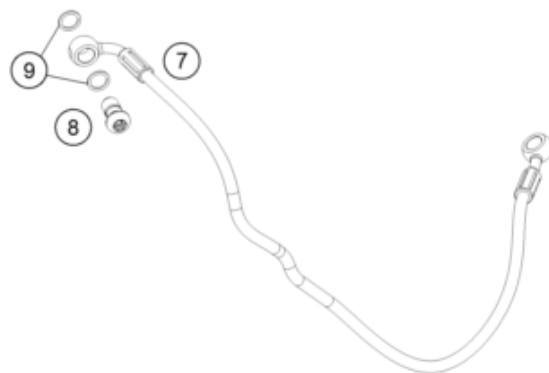

FRONT BRAKE CONTROL

790 ADVENTURE, black 2024 2024

POS	PARTNUMBER		PIECE
1	A64613001033	Front master cylinder cpl.	1
2	63513002044	Brake lever	1
3	64113006000	Lever bolt cpl.	1
4	63713008000	Piston assembly	1
5	64113031100	Reservoir cap cpl.	1
6	6351300500030	mirror clamp incl. 2 screws	1
7	A64642001000	Front brake line	1
8	C62113020100	banjo bolt M10x1x19.5	1
9	0603100141	sealing ring DIN 7603 10x14x1	2

196351310

62566

* NEW PART

X ON DEMAND