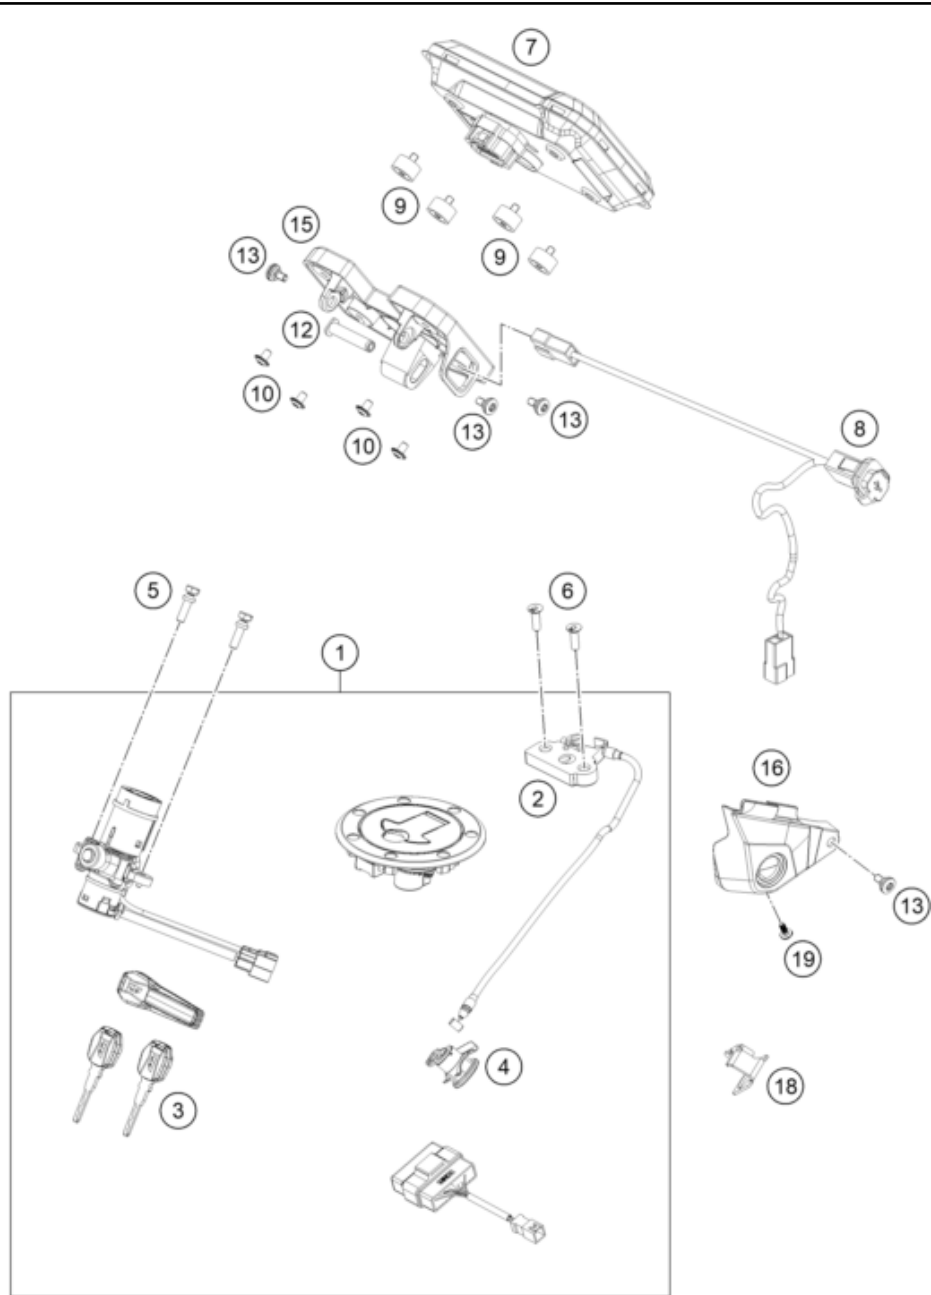

POS	PARTNUMBER		PIECE
1	A61011066044	Lock kit	1
2	63507050000	Seat lever assy	1
3	64111067000	KTM ignition key	1
3	64111067010	Blank Key KTM	x
4	90107050050	SEAT LOCK	1
5	76011064200	Tear-off screw M6 ignition lock ISA30 MK	2
6	C0073800602000S	Oval head screw ISR M6x20-A2-70-MK	2
7	22114069000	Combination instrument	1
8	64111043000	USB power socket 12 V	1
9	C61514069110	absorber speedometer	4
10	N0073800500800	Oval head scr. ISO 7380-M5x8A2	4
12	C61914010020	Speedometer attachment bushing	1
13	69008121160	Special screw M5x12	4
15	C61014060000	Dashboard support	1
16	C63507050050	Lock cover	1
18	C90707051000	Cable bracket lock	1
19	N0000814501200	EJOT Delta PT screw K45x12 T20	1

23A6461430

63651

* NEW PART

X ON DEMAND