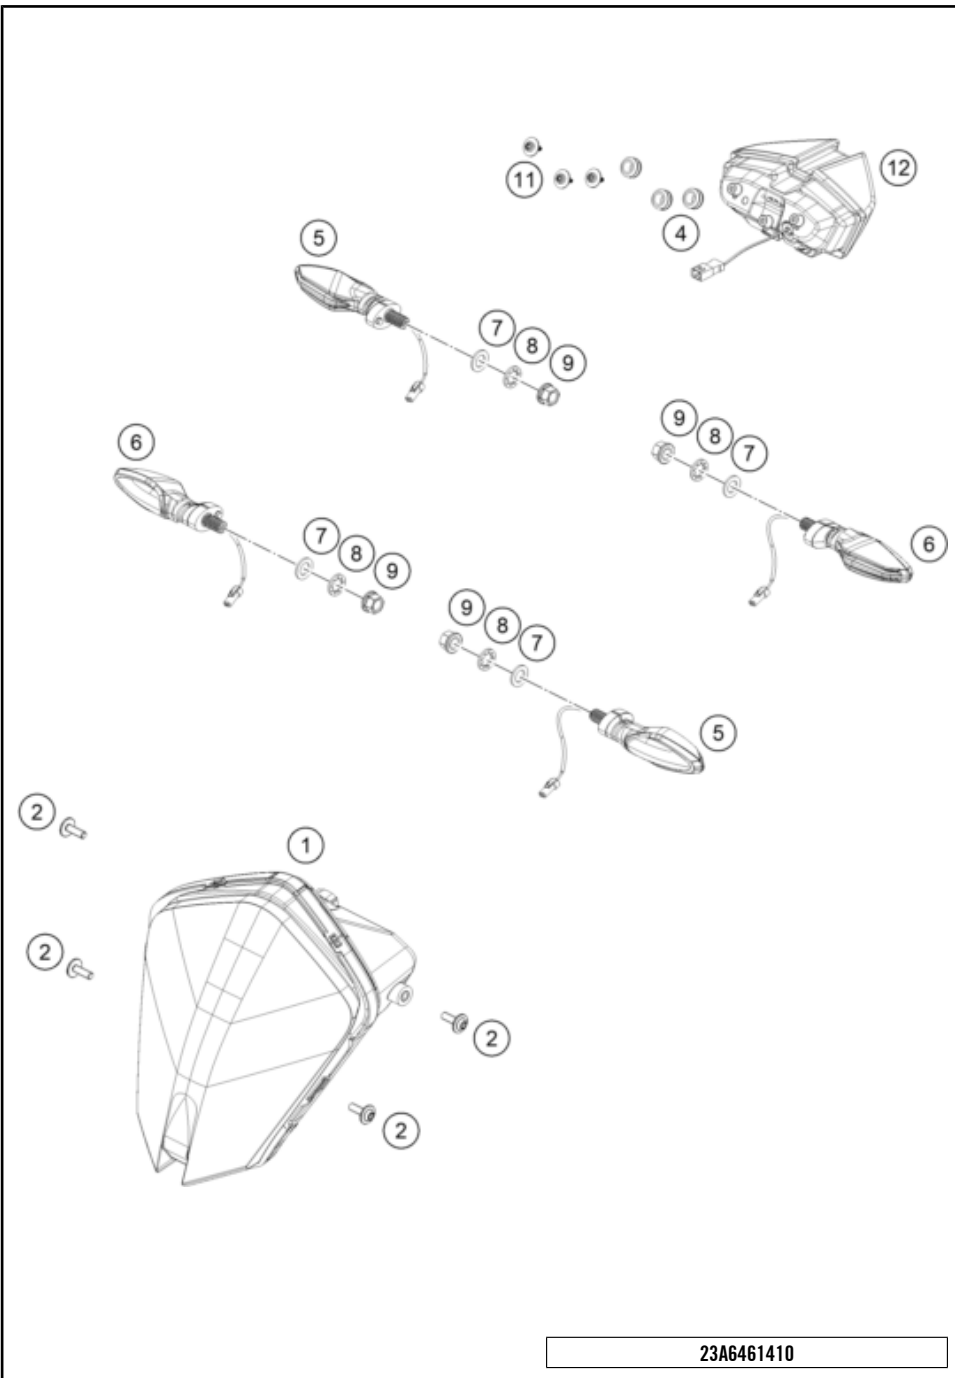

196351390

63656

* NEW PART

X ON DEMAND

POS	PARTNUMBER		PIECE
1	A61014001000	Headlight	1
2	C90714017000	SPECIAL SCREW M6X18 ISA30 08	4
4	C90706001022	Rubber grommet 9x11x16x8.5	3
5	C90714025000	turn signal front left/rear right	2
6	C90714026000	turn signal front right/rear left	2
7	0433100003	WASHER 18x10,5x1,6	4
8	0797100003	LOCK WASHER DIN6797-J10,5 ZI	4
9	58414030000	HH COLLAR NUT M10X1,25 WS=13	4
11	N0000814501201	EJOT DELTA PT SCREW 45X12-Z	3
12	63514040000	Tail light	1