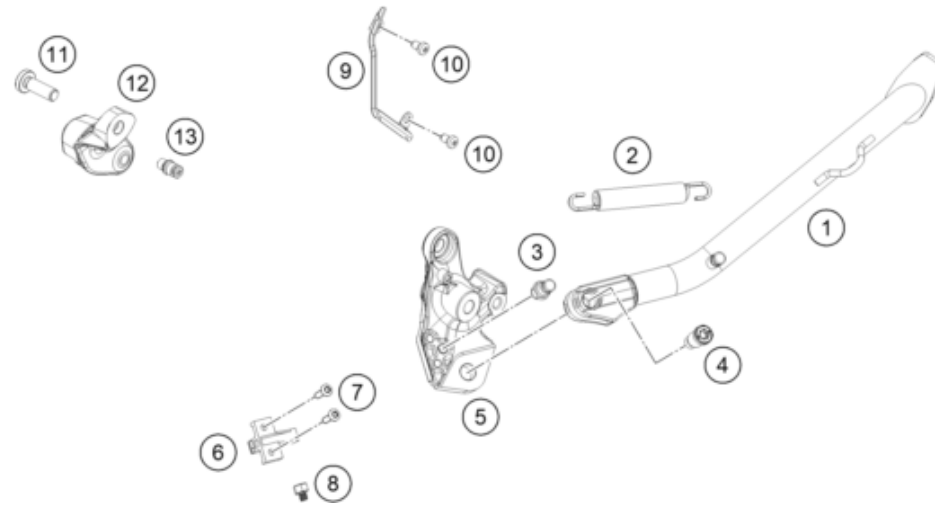

62574

* NEW PART

X ON DEMAND

POS	PARTNUMBER		PIECE
1	C6100309000001	Skid plate	1
2	C0900000501001	torx screw M5x10	4
3	C63503991090	engine protection cover	1
4	69008021080	clip nut M5	4
5	0024060106	HH COLLAR SCREW M6X10 TX30	7
6	C63503090016	Lower Alu Skidplate Support	1
7	C75007046010	seat rubber 10mm	2
8	C63503090050C1	Front skid plate linkage	1
9	C0000250804000S	Collar screw M8x40 ISA40 SS	2
10	C69014117000	flange screw M6x22-8.8 ISA30	6
11	C90742041000	Damper ABS modulator	6
12	61342041100	Collar bushing 6,5x9x18x8,5	6
13	54603048300	RANGE CHANGE METAL NUT M6 INOX	6
14	C61007025010	Tank protector left	1
15	C61007025020	Tank protector right	1
16	C90708000012	special screw M6x12x3	2
17	C60307020000	TANK RUBBER	2
18	N0000250600800	HH collar screw M6x8 TX30	2
19	C0660002001200	Silent block 20x12 M6x10/M6x8	2

23A6460330

62577

* NEW PART

X ON DEMAND

POS	PARTNUMBER		PIECE
1	C63503023000C1	side stand ADV-S	1
2	C61003024000	Feder L= 116 mm 05	1
3	C0900000801000	Special screw side stand spring	1
4	C90703027200	SCREW FOR SIDE STAND M10X31,2	1
5	C63503026100C1	side stand bracket	1
6	93511045000	SWITCH SIDE STAND	1
7	0738050202	Lens head screw ISO 7380-M5X20A2	2
8	90103029000	MAGNET HOLDER	1
9	C90703001099	Racket side-stand-cable	1
10	N0079850501000S	Oval head screw DIN7985 - M5x10-8.8 TX25	2
11	C0000351003000S	SHCS M10x30 TX45	1
12	C63503016040C1	Main stand console right	1
13	60303023111	RETAINING BOLT	1