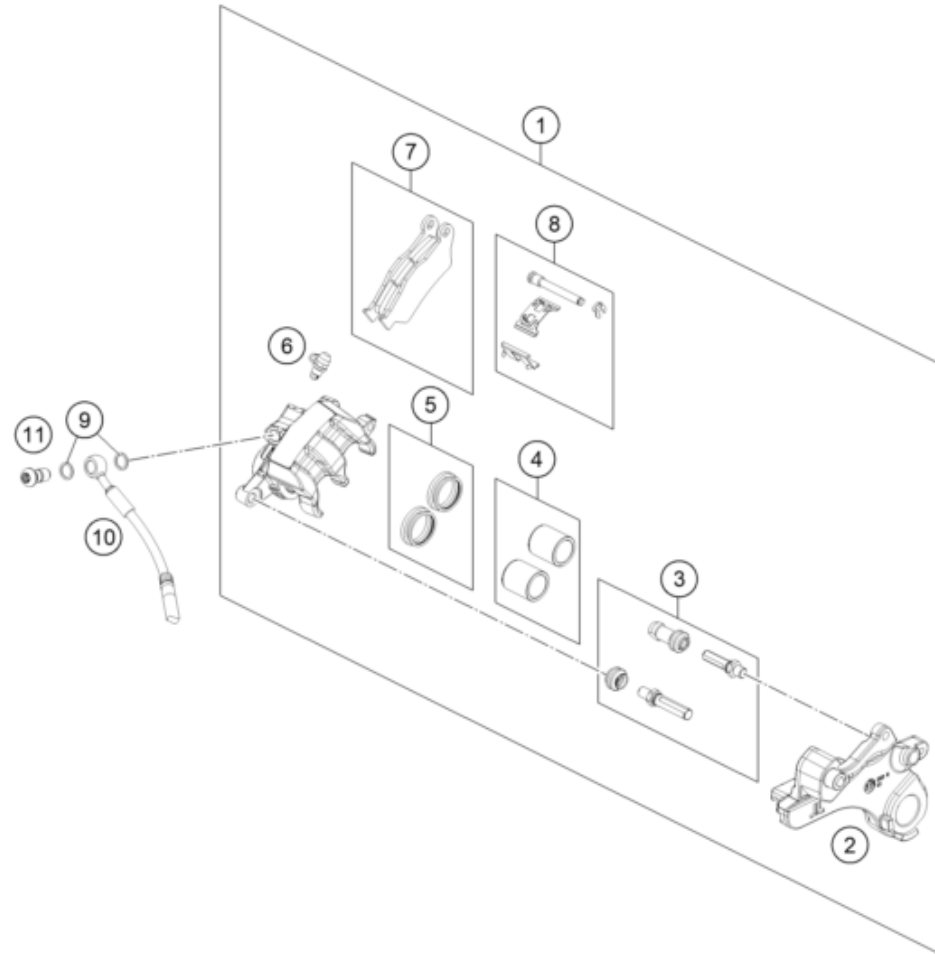

REAR BRAKE CALIPER

790 ADVENTURE, black 2024 2024

POS	PARTNUMBER		PIECE
1	A64613180000	Brake caliper rear	1
2	63513075000	rear holder	1
3	64113084000	Cup set	1
4	63713083000	brake piston set	1
5	63513081000	Seal set	1
6	64113020000	Bleeder + cap	1
7	63713090000	rear brake pads	1
8	63513085000	Pad pin and spring	1
9	0603100141	sealing ring DIN 7603 10x14x1	2
10	A64642004000	Rear brake line	1
11	C62113020100	banjo bolt M10x1x19.5	1

196351390

63656

* NEW PART

X ON DEMAND