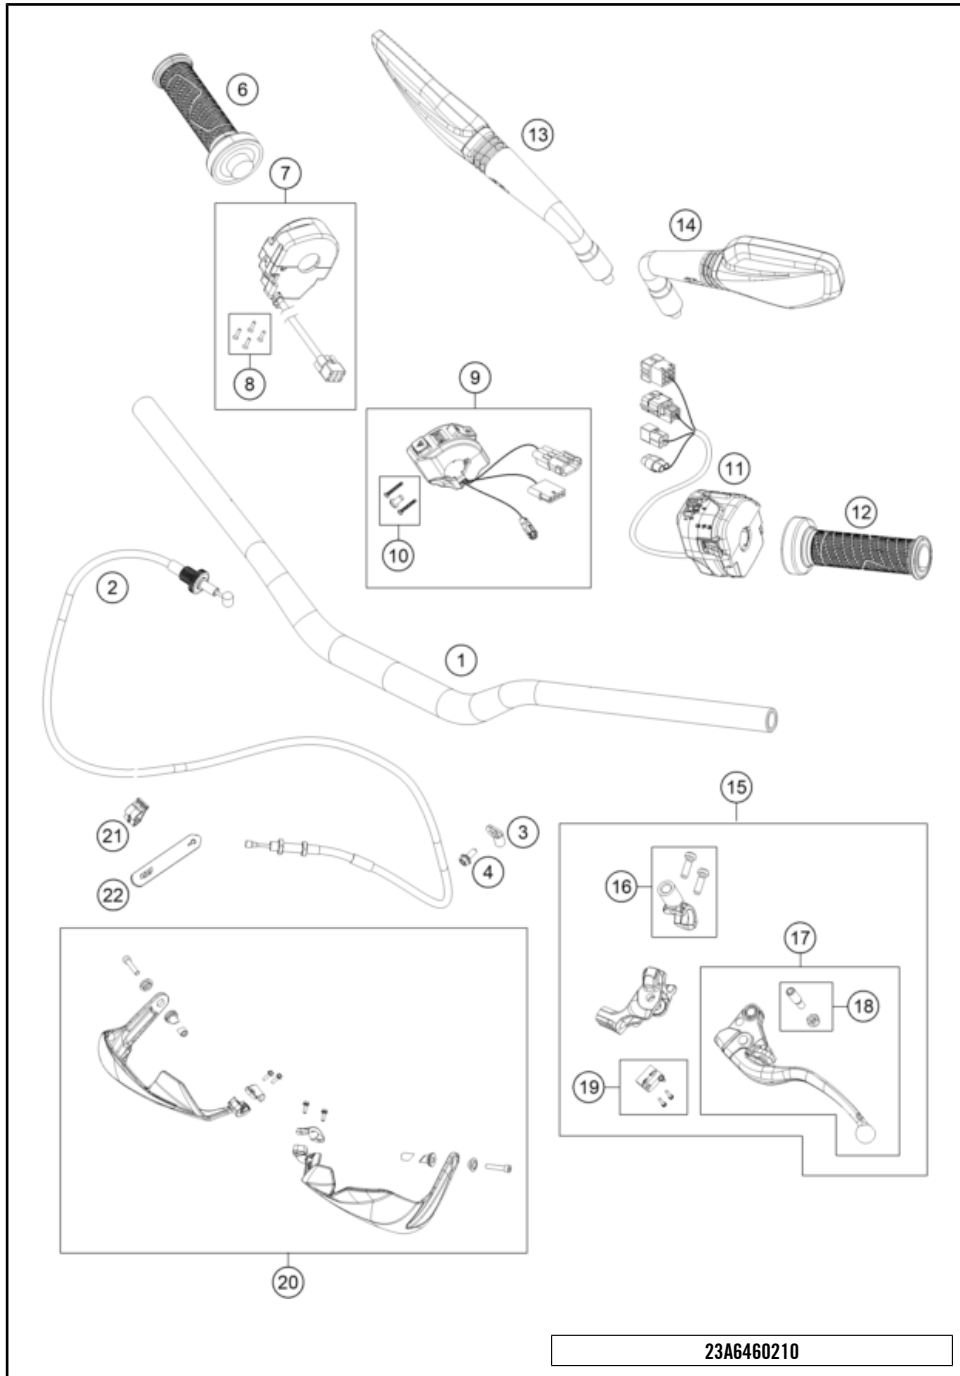

62558

* NEW PART

X ON DEMAND

FRONT FORK DISASSEMBLED

790 ADVENTURE, black 2024 2024

POS	PARTNUMBER		PIECE
1	43578142	Fork outer tube 44x560 dt54 db60	2
2	52000210SET	Sticker set APEX OC 90x40	1
3	R14042	GUIDE BUSHING SET	x
4	43578206	Fork protection ring d43	2
5	R516	Fork sealing kit 43mm red	x
6	43578219	O-ring 40x2,5 VMQ70 red ISO 3601	2
7	43578198S1	axle clamp right d43mm black cpl.	1
8	43578197S1	axle clamp left d43mm black cpl.	1
9	0025080206	HH collar screw M8x20	4
10	R14032	AH bolt M10x25 set	x
11	43578176S6	Cartridge right 790 ADV low 20 cpl.	1
12	43578195S6	Cartridge left 790 ADV low 20 cpl.	1
13	43578209S1	screw cap M51x1.5 cpl.	2
14	RP80002	Shim Kit Fork	x
15	43578324S	Mainspring (38,3) 6,5-453 fork	1
98	T14034	Fuchs grease IPR (250g)	x
99	40540882S1	FORKOIL SAE 5 5L.	x

* NEW PART

X ON DEMAND

HANDLEBAR, CONTROLS

790 ADVENTURE, black 2024 2024

POS	PARTNUMBER		PIECE
1	A64602001000C1	Handlebar L=813mm, Dk=28.5mm	1
2	A64602090000	Clutch cable wire	1
3	64132070000	PVC clamp 6.4 MM Heyman	2
4	C0000250501200	HH collar screw M5x12 TX30	2
6	60702012000	Grip tube (no heating)	1
7	60711012000	Ride-by-wire without throttle tube	1
8	76011073110	SCREW SET START-STOP SWITCH	1
9	A61011074000	Start / emergency stop switch right	1
10	61411174010	Screw set start-stop switch	1
11	76011270200	Combination switch	1
12	60702039100	Grip LHS w/o heater	1
13	C90712041000	MIRROR R/S	1
14	C90712040000	MIRROR L/S	1
15	A64602031000	Clutch lever compl.	1
16	6350204400030	Clamp cpl. incl. 2 screws	1
17	63502040000	Clutch lever	1
18	64102038000	Kit lever pin	1
19	63511049000	Switch	1
20	A61002082044C11	Handguard kit, left + right, compl.	1
21	C90713026000	Line guide	2
22	C90711093045	RUBBER CABLE TIE 45MM 03	x