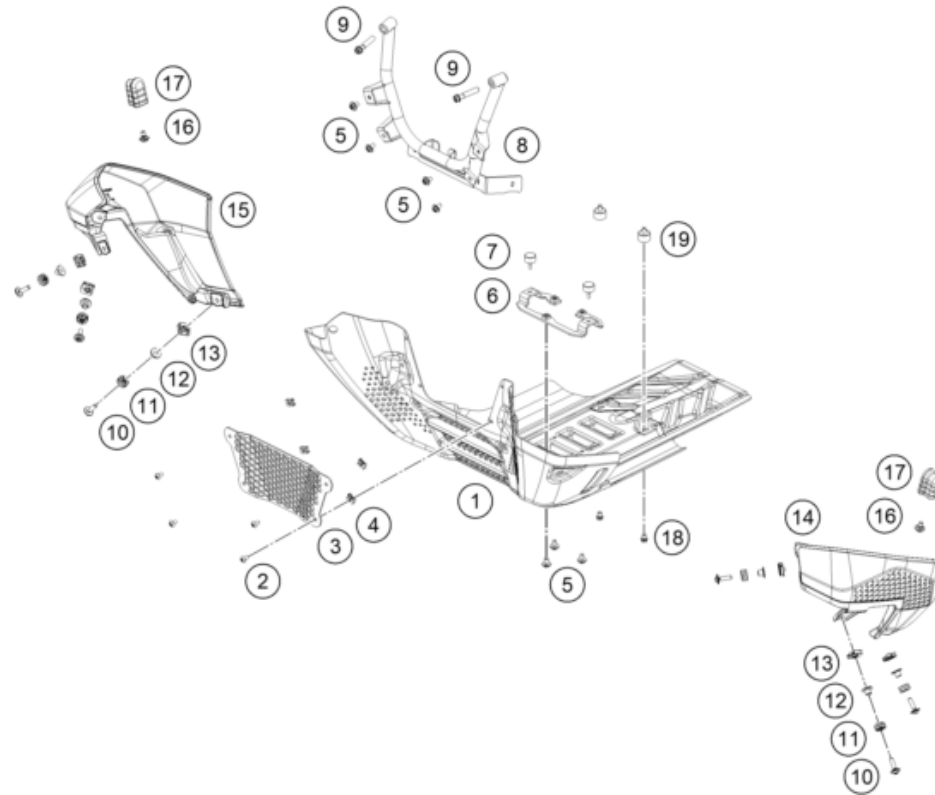

62574

* NEW PART

X ON DEMAND

POS	PARTNUMBER		PIECE
1	C6100309000001	Skid plate	1
2	C0900000501001	torx screw M5x10	4
3	C63503991090	engine protection cover	1
4	69008021080	clip nut M5	4
5	0024060106	HH COLLAR SCREW M6X10 TX30	7
6	C63503090016	Lower Alu Skidplate Support	1
7	C75007046010	seat rubber 10mm	2
8	C63503090050C1	Front skid plate linkage	1
9	C0000250804000S	Collar screw M8x40 ISA40 SS	2
10	C69014117000	flange screw M6x22-8.8 ISA30	6
11	C90742041000	Damper ABS modulator	6
12	61342041100	Collar bushing 6,5x9x18x8,5	6
13	54603048300	RANGE CHANGE METAL NUT M6 INOX	6
14	C61007025010	Tank protector left	1
15	C61007025020	Tank protector right	1
16	C90708000012	special screw M6x12x3	2
17	C60307020000	TANK RUBBER	2
18	N0000250600800	HH collar screw M6x8 TX30	2
19	C0660002001200	Silent block 20x12 M6x10/M6x8	2