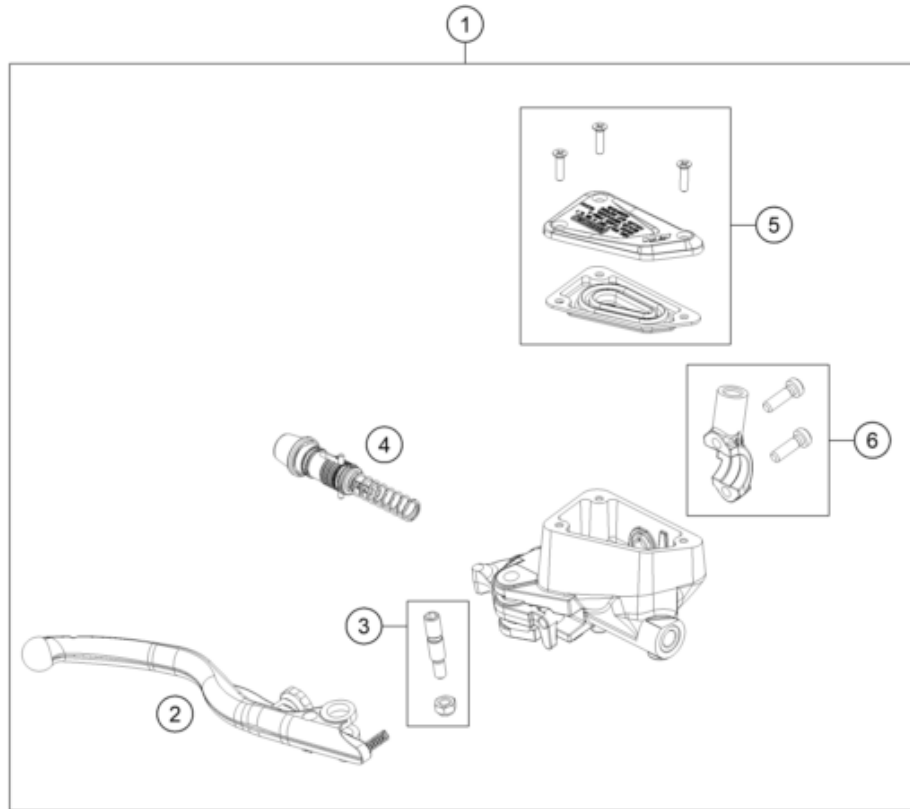

FRONT BRAKE CONTROL

790 ADVENTURE, black 2024 2024

POS	PARTNUMBER		PIECE
1	A64613001033	Front master cylinder cpl.	1
2	63513002044	Brake lever	1
3	64113006000	Lever bolt cpl.	1
4	63713008000	Piston assembly	1
5	64113031100	Reservoir cap cpl.	1
6	6351300500030	mirror clamp incl. 2 screws	1
7	A64642001000	Front brake line	1
8	C62113020100	banjo bolt M10x1x19.5	1
9	0603100141	sealing ring DIN 7603 10x14x1	2

196351310

62566

* NEW PART

X ON DEMAND