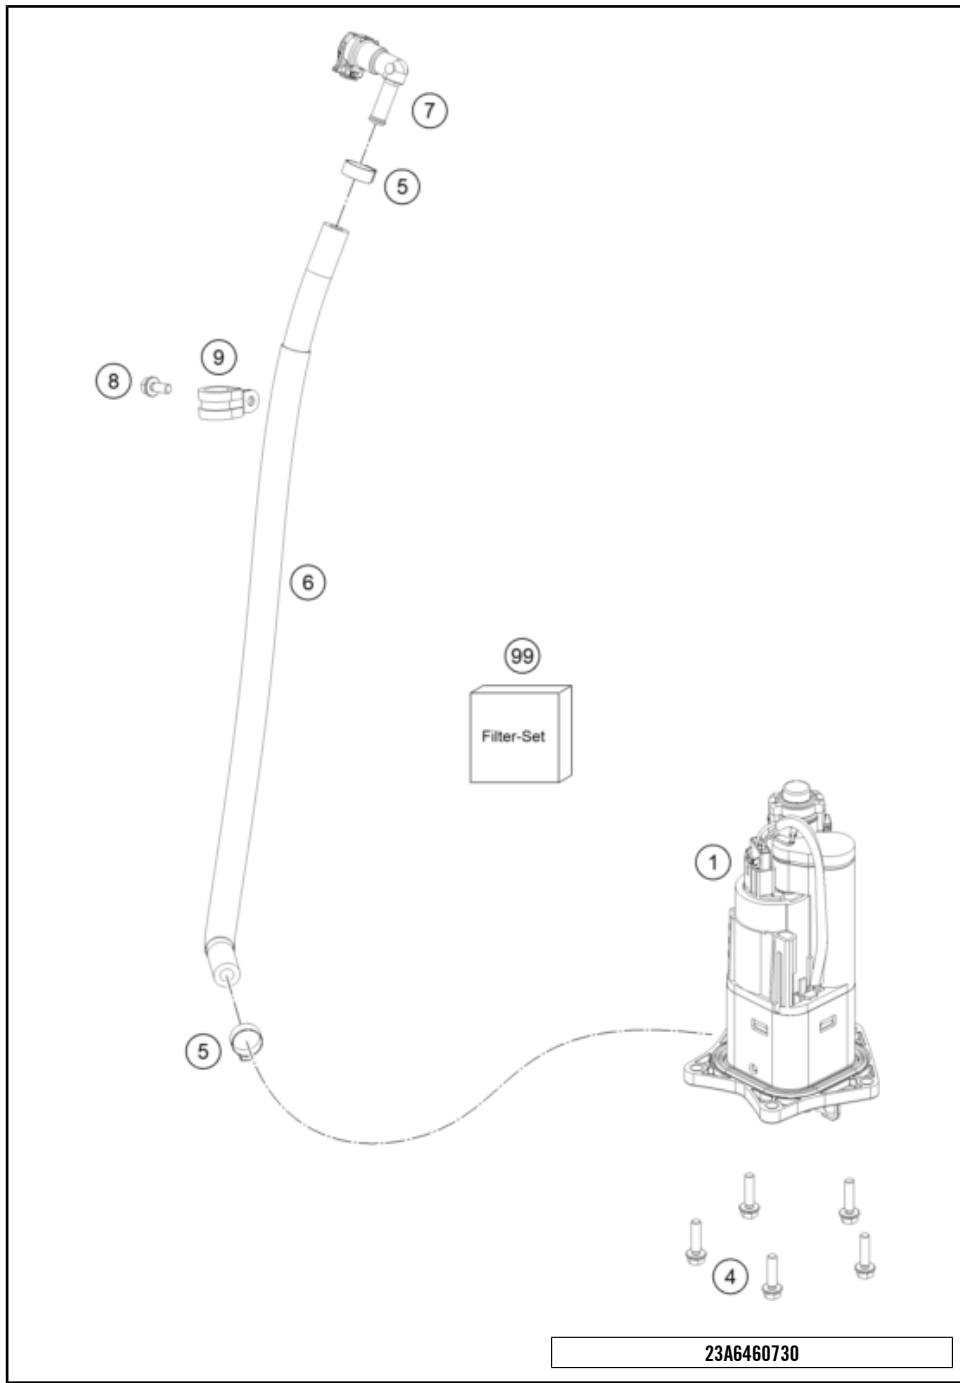

FUEL PUMP

790 ADVENTURE, black 2024 2024

POS	PARTNUMBER		PIECE
1	C63507088100	Fuel pump	1
4	C0000250602000	HH collar screw M6x20 TX30	5
5	C00050157706	variable one-year clamp 15.7mm	2
6	C63507017000	Fuel hose	1
7	C76007028000	ELBOW CONNECTOR	1
8	C0000250501200	HH collar screw M5x12 TX30	1
9	49007439000	CLAMP RSGU 15/12	1
99	63507090000	filter kit	x

23A6460730

62602

* NEW PART

X ON DEMAND