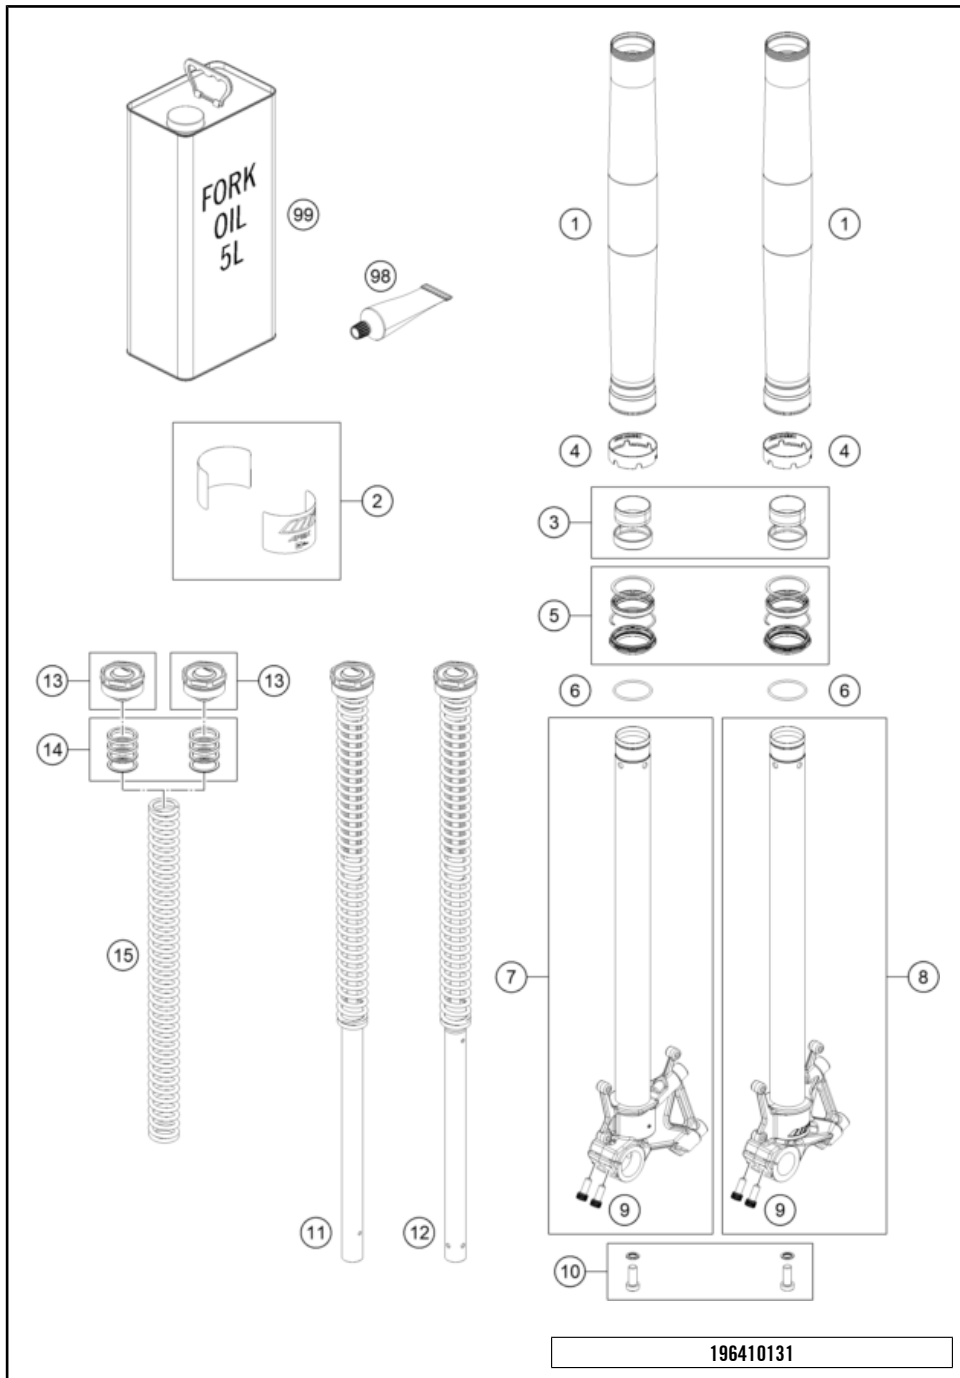

FRONT FORK DISASSEMBLED

790 ADVENTURE, black 2024 2024

POS	PARTNUMBER		PIECE
1	43578142	Fork outer tube 44x560 dt54 db60	2
2	52000210SET	Sticker set APEX OC 90x40	1
3	R14042	GUIDE BUSHING SET	x
4	43578206	Fork protection ring d43	2
5	R516	Fork sealing kit 43mm red	x
6	43578219	O-ring 40x2,5 VMQ70 red ISO 3601	2
7	43578198S1	axle clamp right d43mm black cpl.	1
8	43578197S1	axle clamp left d43mm black cpl.	1
9	0025080206	HH collar screw M8x20	4
10	R14032	AH bolt M10x25 set	x
11	43578176S6	Cartridge right 790 ADV low 20 cpl.	1
12	43578195S6	Cartridge left 790 ADV low 20 cpl.	1
13	43578209S1	screw cap M51x1.5 cpl.	2
14	RP80002	Shim Kit Fork	x
15	43578324S	Mainspring (38,3) 6,5-453 fork	1
98	T14034	Fuchs grease IPR (250g)	x
99	40540882S1	FORKOIL SAE 5 5L.	x

* NEW PART

X ON DEMAND