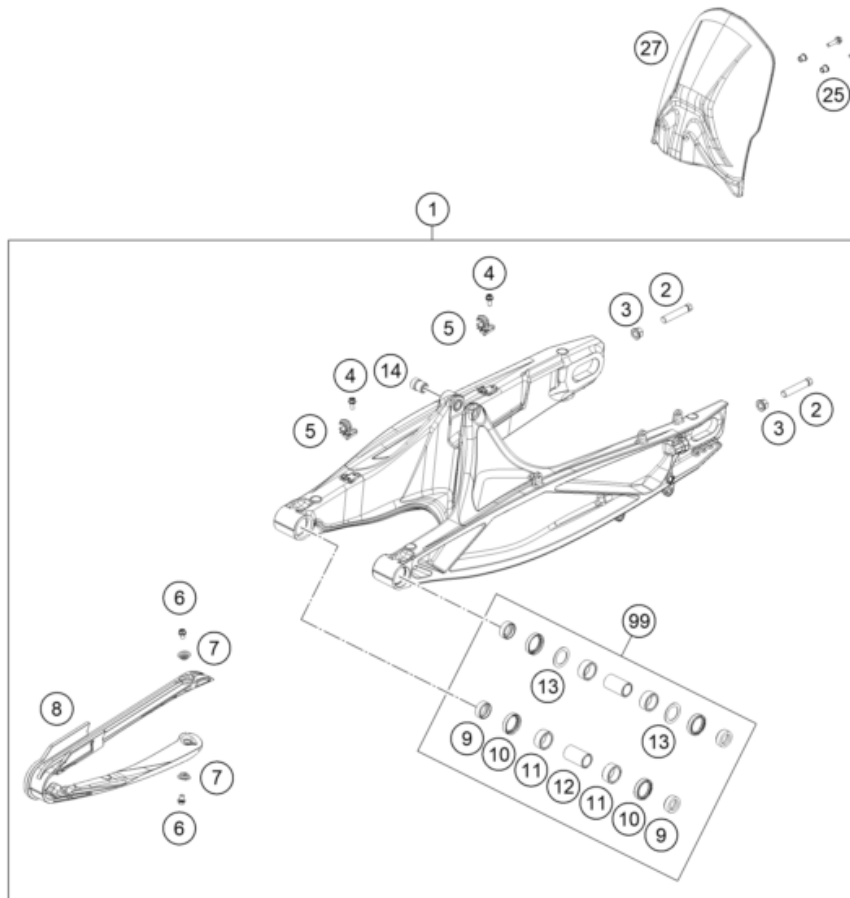

196410431

54079

* NEW PART X ON DEMAND

196350490

POS	PARTNUMBER		PIECE
1	C63504030044C1	Swingarm cpml. Black	1
2	58414030000	HH COLLAR NUT M10X1,25 WS=13	2
3	50304040100	screw M10x1.25x50 WS10	2
4	C0000250501200	HH collar screw M5x12 TX30	2
5	C90704142000	Brake hose bracket	2
6	C0000250501200	HH collar screw M5x12 TX30	2
7	C90704066050	Bushing chain slider	2
8	C90704066000	chain slide protection	1
9	C90704034000	BUCKET F. SHAFT SEAL RING 03	4
10	C0760002532000	radial shaft seal 25x32x7	4
11	C0430002201200	Needle bushing 22x28x12	4
12	C90704032000	BEARING SLEEVE 17X22X38,7 03	2
13	C90703036000	Stop disk 22.2x31.7x1	2
14	C90704030020	Bushing Shock Mounting	1
15	64104037000	swing arm bolt	1
16	C90704038000	Special screw M12x40 WS19	2
17	C0000250601200	HH collar screw M6x12 TX30	2
18	C63504030010	Retaining bracket, chain guide	1
19	C0009340600502	hexagon nut DIN 934 M6	1
20	C0000250602000	HH collar screw M6x20 TX30	1
21	C0000250604500	HH COLLAR SCREW M6X45 TX30	1
22	78004070100	CHAIN GUIDE CPL.	1
23	69008121160	Special screw M5x12	2
24	C63504061000	Chainguard	1
25	C64104150010	Bushing 5.5x8.3x9	2
26	C0000250502000	HH collar screw M5x20 TX30	2
27	C63504050000	splash protection swingarm	1
99	C90704030010	Swing arm repair kit	1