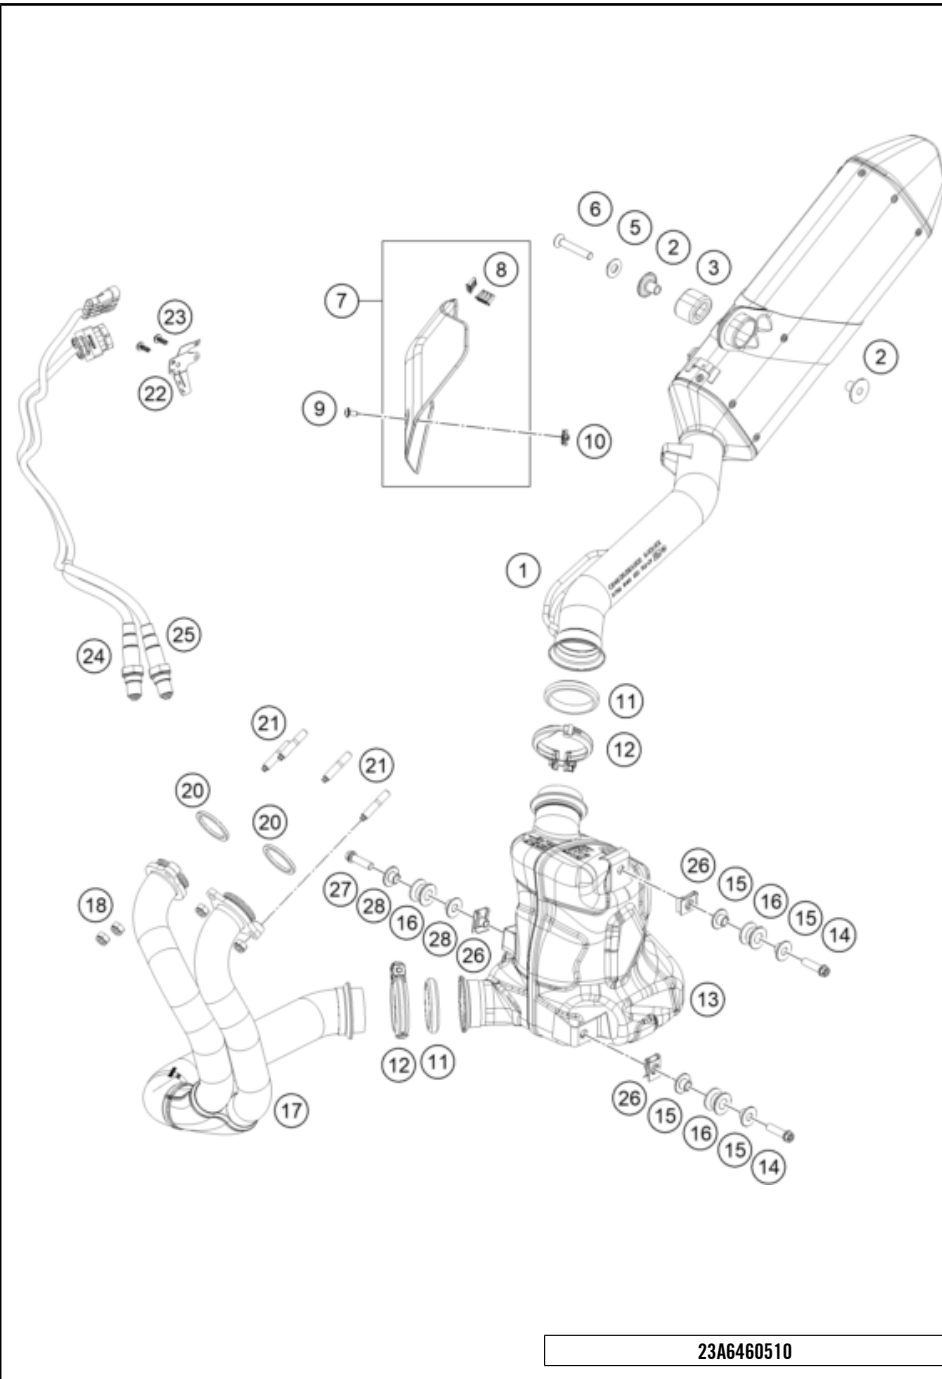

EXHAUST SYSTEM

790 ADVENTURE, black 2024 2024

POS	PARTNUMBER		PIECE
1	C64605083000	silencer	1
2	C90705169000	BUSHING 8,5X11X29	2
3	C90705068000	DAMPING RUBBER	1
5	C90705069000	conical seat Alu	1
6	C0000190805000	COUN.-SUNK SCREW M8X50 ISA10.9	1
7	C63505111000C1	heat protection black cpl.	1
8	C90705011011	Damping element silicon	1
9	C0900000501000	torx screw M5x10 black	1
10	54603048600	RANGE CHANGE METAL NUT M5 INOX	1
11	C90705005005	Manifold gasket	2
12	C63605058100	Exhaust clamp tube 50 mm	2
13	C64605050000	Premuffler	1
14	C0000250803500S	HH COLLAR SCREW M8X35 TX40	2
15	C90705050065	Collar bushing 8.5x12x23.5x10	4
16	C90705067000	damp. component silicone grey	3
17	C64605007000	Header pipe	1
18	51010086100	self-locking nut M8 Cu	4
20	C907050050000	Exhaust gasket	2
21	63505015000	stud screw 835 M8x25 - 10.9	4
22	C90742040020	Bracket oxygen sensor socket connector	1
23	0081050141	EJOT PT screw K50x14	2
24	63541090000	O2 Sensor LSF 4	1
25	63541190000	O2 Sensor LSF 4	1
26	54603048000	RANGE CHANGE METAL NUT M8	3
27	C0000250804000S	Collar screw M8x40 ISA40 SS	1
28	C0800000901201	Collar bushing 8.5x12x23.5x11.5 black	2

23A6460510

62590

* NEW PART

X ON DEMAND