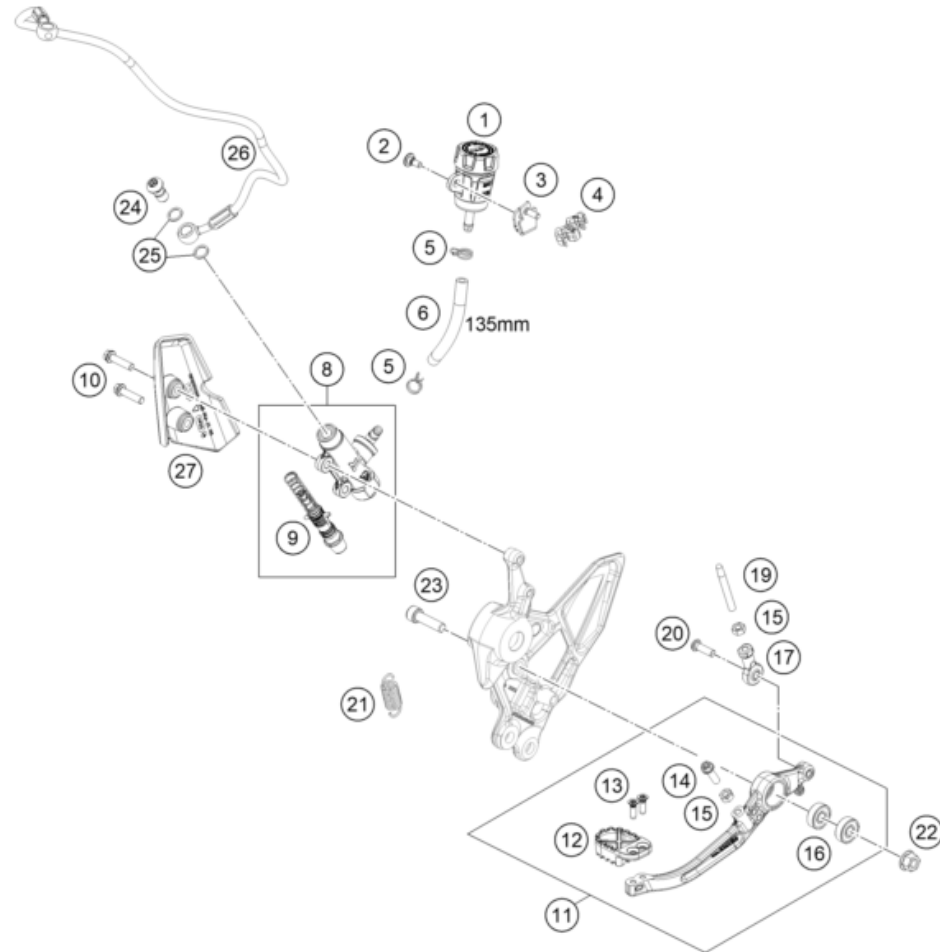

196351310

62566

* NEW PART

X ON DEMAND

196351330

POS	PARTNUMBER		PIECE
1	64113069000	Reservoir assembly	1
2	69013099050	SCREW F. EXPANSION TANK	1
3	C90713126000	Brake line holder	1
4	C90742046000	Bracket ABS line d7.5	1
5	58007017000	YDNAC CLAMP 10101 (10,4MM)	2
6	69013069001	HOSE FOR RESERVOIR 6X1,5	1
8	6411306000030	Foot master cylinder cpl. black	1
9	64113061000	Piston assembly	1
10	C0000250602500S	Screw M6x25 10.9	2
11	C63513050033C1	Footbrake lever preassembled	1
12	63513151000	Foot peg, brake pedal	1
13	C0145810501600	Countersunk screw ISO14581-M5x16-A2-070	2
14	C0000250602000	HH collar screw M6x20 TX30	1
15	C0009340600502	hexagon nut DIN 934 M6	2
16	C0410000800700	Bearing 608 2RS	2
17	C90703069200	rod end M6 silver	1
19	C90703068000	rear brake push bar	1
20	C0073800602000S	Oval head screw ISR M6x20-A2-70-MK	1
21	C0520001100200	Return spring for brake lever	1
22	54310086200	SELF LOCKING NUT M8 10.9	1
23	014579080301S	screw ISO 14579-M8x30-10.9-MK black	1
24	C62113020100	banjo bolt M10x1x19.5	1
25	0603100141	sealing ring DIN 7603 10x14x1	2
26	A64642002000	Rear brake line	1
27	C63503039151	Rear master cylinder guard	1