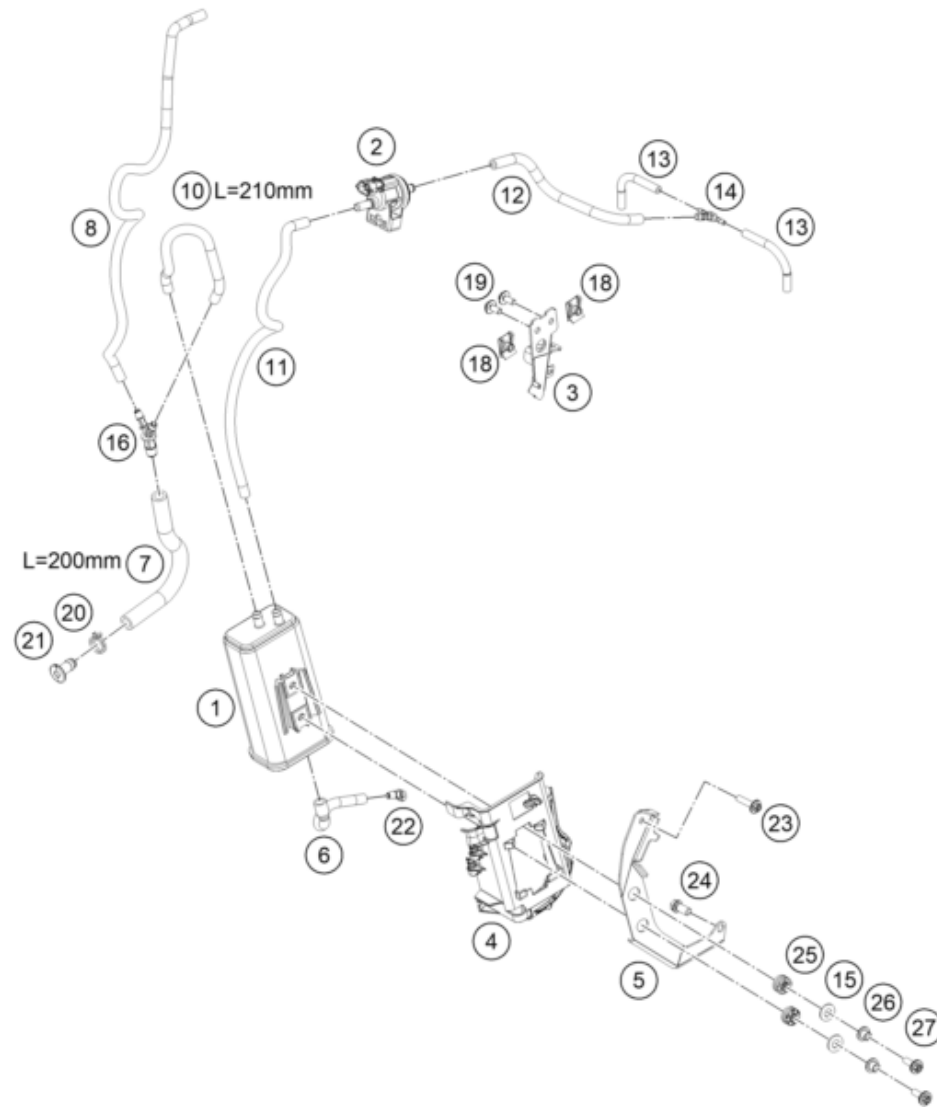

216351510

POS	PARTNUMBER		PIECE
1	75015001200	CARBON CANISTER	1
2	76015015000	EVAP valve	1
3	C63515026015C1	Retaining bracket ACF valve cpl.	1
4	C63515003010	Hose clip ACF	1
5	C63515002010C1	Retaining bracket ACF	1
6	C61015021000	Hose ACF venting	1
7	78015119000	HOSE EPA D=10/16 L=2000MM	1
8	C63515024100	hose tank vent 688mm	1
10	78015019000	HOSE EPA D=6/10 L=2000MM	1
11	C63515028000	Hose ACF purge valve	1
12	78015019000	HOSE EPA D=6/10 L=2000MM	1
13	78015021000	HOSE EPA D=4/8 L=2000MM	2
14	C90015126000	Tube conector	1
15	50337073000	shim	2
16	C0610001100400	Y-connector YS 6-10-6	1
18	54603048100	clip nut M6	2
19	C0000240601300	HH Collar screw M6x13 TX30	2
20	C0310000801600	YDNAC-clip 10173 (16mm)	1
21	C90715026000	ACF plug	1
22	C63503098030	Angle piece for overrun	1
23	C0000240602500	HH COLLAR SCREW M6X25 TX30	1
24	C0000250601600	HH collar screw M6x16 TX30	1
25	C62142041100	DUMPER 40 SHORE	2
26	C69014015000	collar bushing 6.1x9.2x15x8.5x1 Al	2
27	C0900000601800S	special screw M6x18-8.8 ISA30 MK	2

63664

* NEW PART

X ON DEMAND