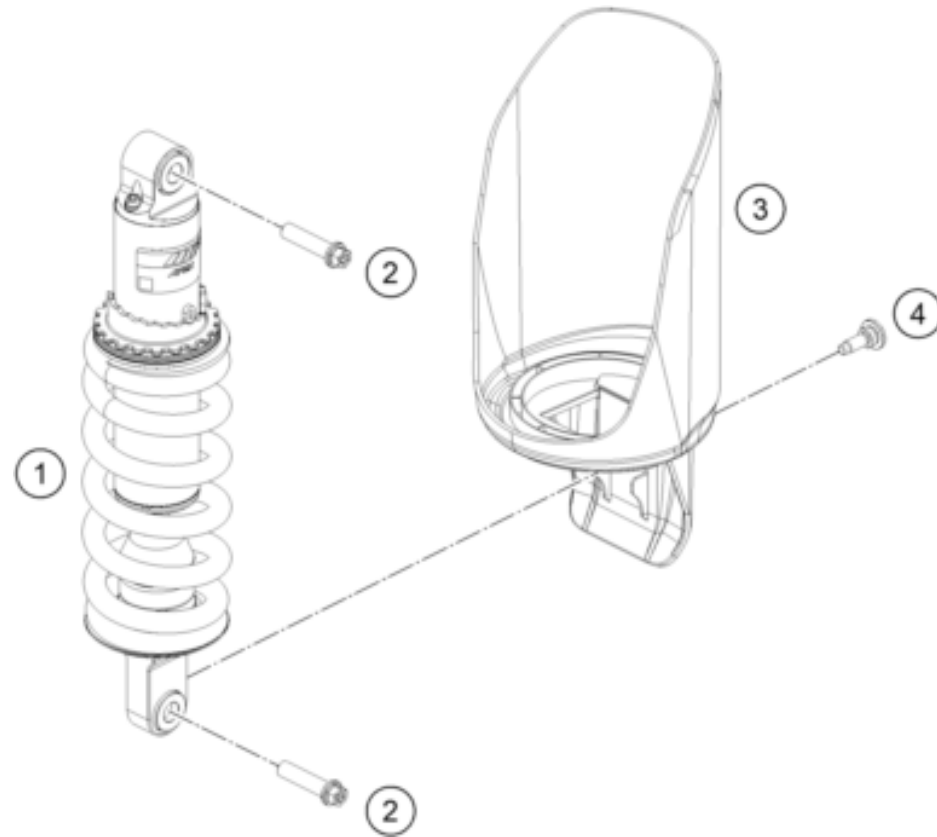

SHOCK ABSORBER

790 ADVENTURE, black 2024 2024

POS	PARTNUMBER		PIECE
1	01584S2901	Shock KTM 790 Adventure S 19	1
2	C0000251205000S	HH COLLAR SCREW M12X50 TX45	2
3	C63508075000	Splash protection shock absorber	1
4	C0900000501700	special screw M5x17	1

196350410

62585

* NEW PART

X ON DEMAND