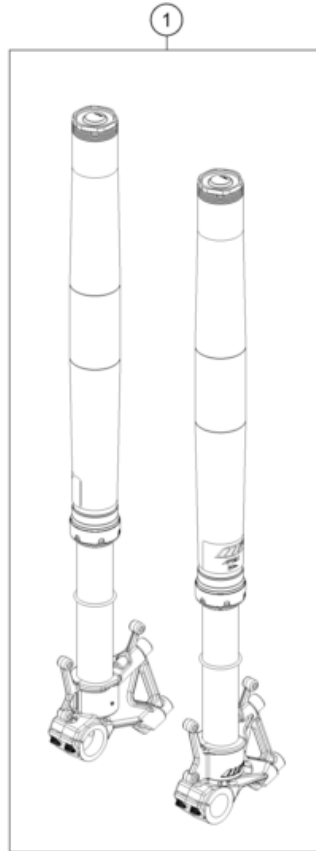

CONTENT

790 ADVENTURE, black 2024 2024

<p>FUEL PUMP</p>  <p>17</p>	<p>MASK, FENDERS</p>  <p>18</p>	<p>SIDE TRIM</p>  <p>20</p>	<p>DECAL</p>  <p>21</p>
<p>FRONT WHEEL</p>  <p>22</p>	<p>REAR WHEEL</p>  <p>23</p>	<p>WIRING HARNESS</p>  <p>24</p>	<p>BATTERY</p>  <p>25</p>
<p>FRONT BRAKE CONTROL</p>  <p>26</p>	<p>REAR BRAKE CONTROL</p>  <p>27</p>	<p>FRONT BRAKE CALIPER</p>  <p>28</p>	<p>REAR BRAKE CALIPER</p>  <p>29</p>

FRONT FORK, TRIPLE CLAMP

790 ADVENTURE, black 2024 2024

23A6460110

POS	PARTNUMBER		PIECE
1	05586S2901	Fork KTM 790 Adventure S 19	1
3	C0000250802500	HH collar screw M8x25	4
4	C90701038000C1	HANDLEBAR CLAMP 28MM	2
5	C0000351003501S	AH-COLLAR SCREW M10X35 ISA45	2
6	C90701039032C1	HANDLEBAR SUPPORT D=28 H=32 BL	2
7	C63501045010	Ignition lock cover	1
8	C54801036000C1	Steering head screw M20x1,5 WS_27	1
9	C63601042000	Shim ring	1
10	N0000150802500S	Hex collar screw M8x25 SW10 SS	1
11	C0000250803000	HH collar screw M8x30	4
12	C63701034030C1	Triple clamp top	1
13	C90701084000	Steering head gasket	2
14	C90701080000	steering head bearing cpl.	2
15	C90701086000	PROT. RING STEER. HEAD BEARING	1
16	C63701032030C1	Bottom triple clamp cpl.	1
17	C0000250803500	HH collar screw M8x35 TX40	4
18	C90701081010	Steering head rep. Kit	x
19	C0000250601000	HH collar screw M6x10 TX30	4
20	C63501072000	Brake line retaining bracket	1
21	C0000250802500S	HH COLLAR SCREW M8X25 TX40	3
22	16181S55E	Steering damper790 Adventure cpl.	1
23	C54601099000	SPEEDOMETER CABLE GUIDE MARZO.	2
24	N0009850500500	Self-locking nut DIN 985 M5	2
25	C0000250502000	HH collar screw M5x20 TX30	2
26	C63511066010	Ignition lock cover	1
27	C63508026000C1	fender carrier right	1
28	C63508025000C1	fender carrier left	1
29	C0900000501700	special screw M5x17	4
30	C0900000501701	screw M5x17 ISA30	2
31	C90712080000	SIDE REFLECTOR YELLOW "CEV"	2