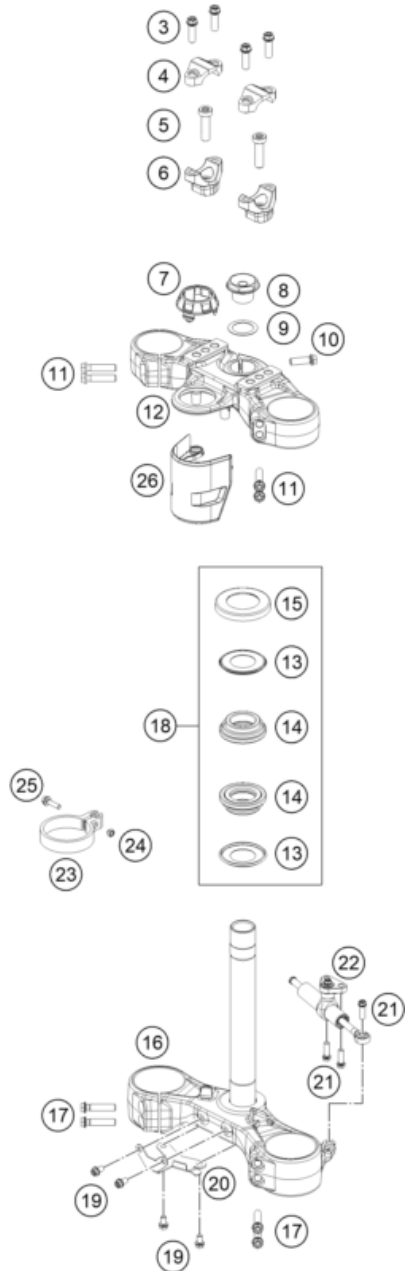

CONTENT

790 ADVENTURE, black 2024 2024

<p>FUEL PUMP</p>  <p>17</p>	<p>MASK, FENDERS</p>  <p>18</p>	<p>SIDE TRIM</p>  <p>20</p>	<p>DECAL</p>  <p>21</p>
<p>FRONT WHEEL</p>  <p>22</p>	<p>REAR WHEEL</p>  <p>23</p>	<p>WIRING HARNESS</p>  <p>24</p>	<p>BATTERY</p>  <p>25</p>
<p>FRONT BRAKE CONTROL</p>  <p>26</p>	<p>REAR BRAKE CONTROL</p>  <p>27</p>	<p>FRONT BRAKE CALIPER</p>  <p>28</p>	<p>REAR BRAKE CALIPER</p>  <p>29</p>

FRONT FORK, TRIPLE CLAMP

790 ADVENTURE, black 2024 2024

23A6460110

POS	PARTNUMBER		PIECE
1	05586S2901	Fork KTM 790 Adventure S 19	1
3	C0000250802500	HH collar screw M8x25	4
4	C90701038000C1	HANDLEBAR CLAMP 28MM	2
5	C0000351003501S	AH-COLLAR SCREW M10X35 ISA45	2
6	C90701039032C1	HANDLEBAR SUPPORT D=28 H=32 BL	2
7	C63501045010	Ignition lock cover	1
8	C54801036000C1	Steering head screw M20x1,5 WS_27	1
9	C63601042000	Shim ring	1
10	N0000150802500S	Hex collar screw M8x25 SW10 SS	1
11	C0000250803000	HH collar screw M8x30	4
12	C63701034030C1	Triple clamp top	1
13	C90701084000	Steering head gasket	2
14	C90701080000	steering head bearing cpl.	2
15	C90701086000	PROT. RING STEER. HEAD BEARING	1
16	C63701032030C1	Bottom triple clamp cpl.	1
17	C0000250803500	HH collar screw M8x35 TX40	4
18	C90701081010	Steering head rep. Kit	x
19	C0000250601000	HH collar screw M6x10 TX30	4
20	C63501072000	Brake line retaining bracket	1
21	C0000250802500S	HH COLLAR SCREW M8X25 TX40	3
22	16181S55E	Steering damper790 Adventure cpl.	1
23	C54601099000	SPEEDOMETER CABLE GUIDE MARZO.	2
24	N0009850500500	Self-locking nut DIN 985 M5	2
25	C0000250502000	HH collar screw M5x20 TX30	2
26	C63511066010	Ignition lock cover	1
27	C63508026000C1	fender carrier right	1
28	C63508025000C1	fender carrier left	1
29	C0900000501700	special screw M5x17	4
30	C0900000501701	screw M5x17 ISA30	2
31	C90712080000	SIDE REFLECTOR YELLOW "CEV"	2