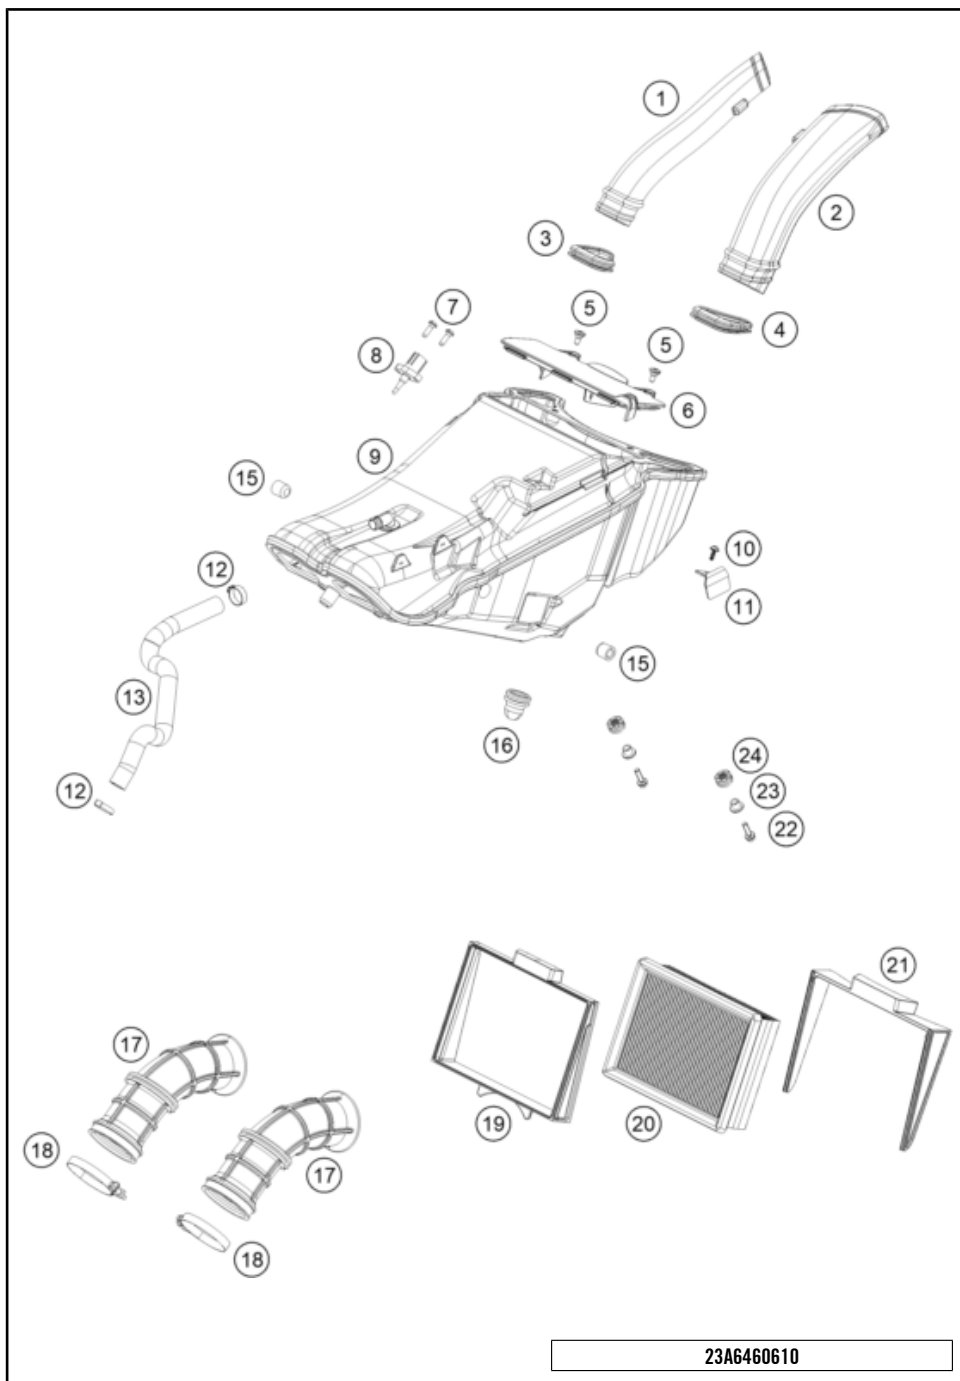

POS	PARTNUMBER		PIECE
1	63506041100	Right intake port	1
2	63506040100	Left intake port	1
3	63506040150	Intake port gasket right	1
4	63506041150	Intake port gasket left	1
5	69008121160	Special screw M5x12	2
6	63506002100	Air filter box cover	1
7	0081050161	EJOT PT SCREW K50X16 1451	2
8	C61041080000	Intake air temperature sensor	1
9	63506001200	Air filter box	1
10	0081050121	EJOT PT screw K50x12	1
11	63506002160	Cable bracket air filter box	1
12	C00050198706	variable one-year clamp 19.8mm	2
13	63530087000	Pre-formed hose engine breather	1
15	C90706014000	Rubber grommet	2
16	50206020200	Rubber grommet slotted	1
17	63506026100	Intake channel	2
18	C77236048100	HOSE CLAMP 58MM	2
19	63506116000	Filter clamp frame	1
20	A61006015000	Air filter	1
21	63506117000	Filter clamp wedge	1
22	C0000250502000	HH collar screw M5x20 TX30	2
23	61314062050	Collar bushing 5.5x9x15x8.5	2
24	C90742041000	Damper ABS modulator	2

23A6460610

62597

* NEW PART

X ON DEMAND