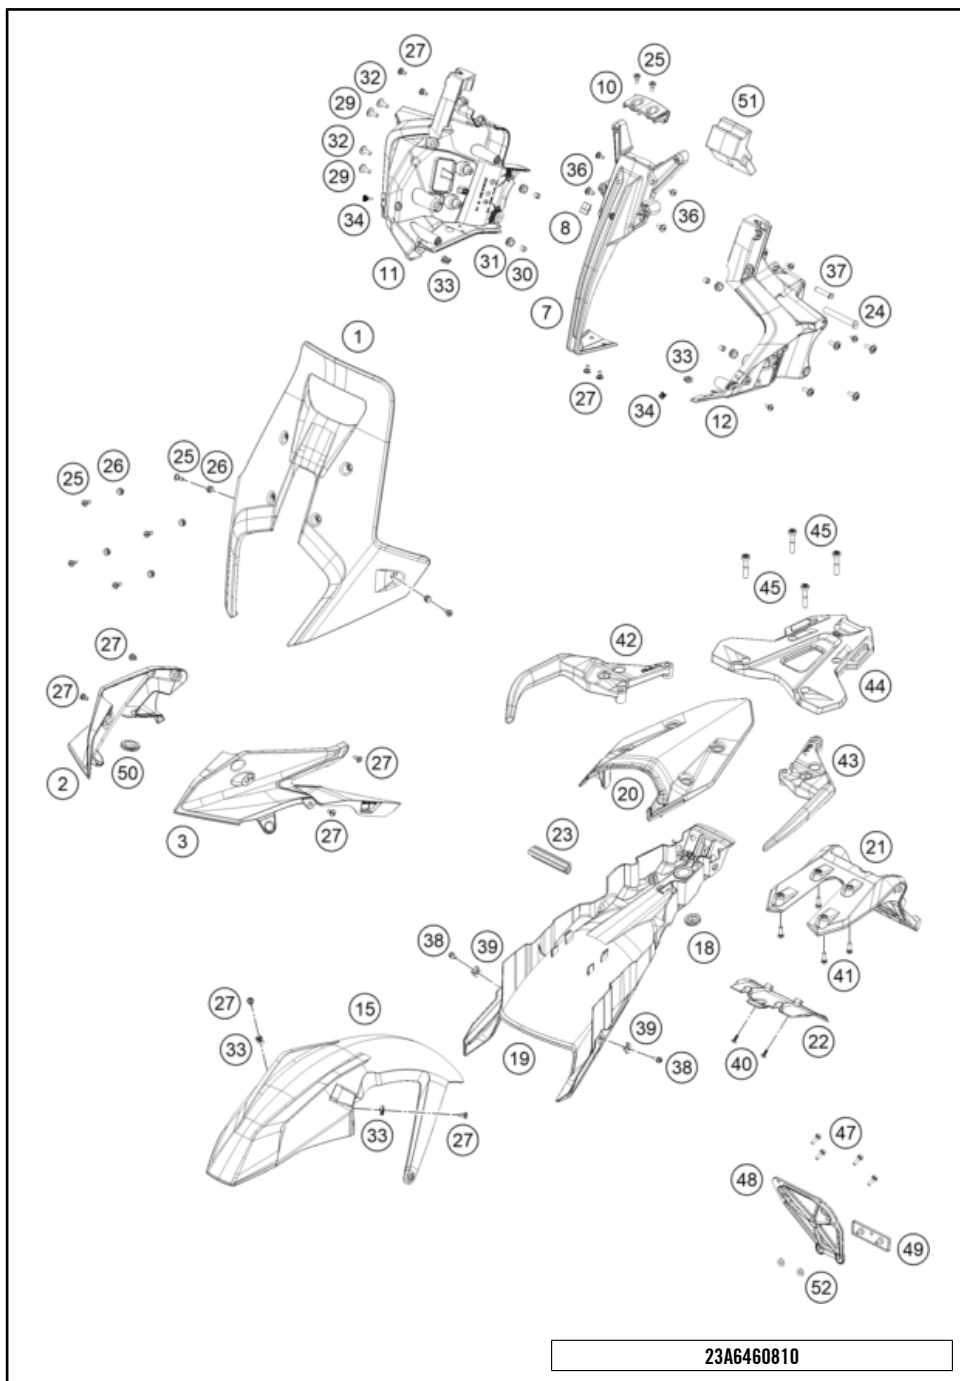

POS	PARTNUMBER		PIECE
50	C63508024010	rubber gromet inner fairing	1
51	C61014010050	Mask carrier foam	1
52	C90708061050	Rubber washer 6.5x14x2.3	2

23A6460810

63705

* NEW PART X ON DEMAND