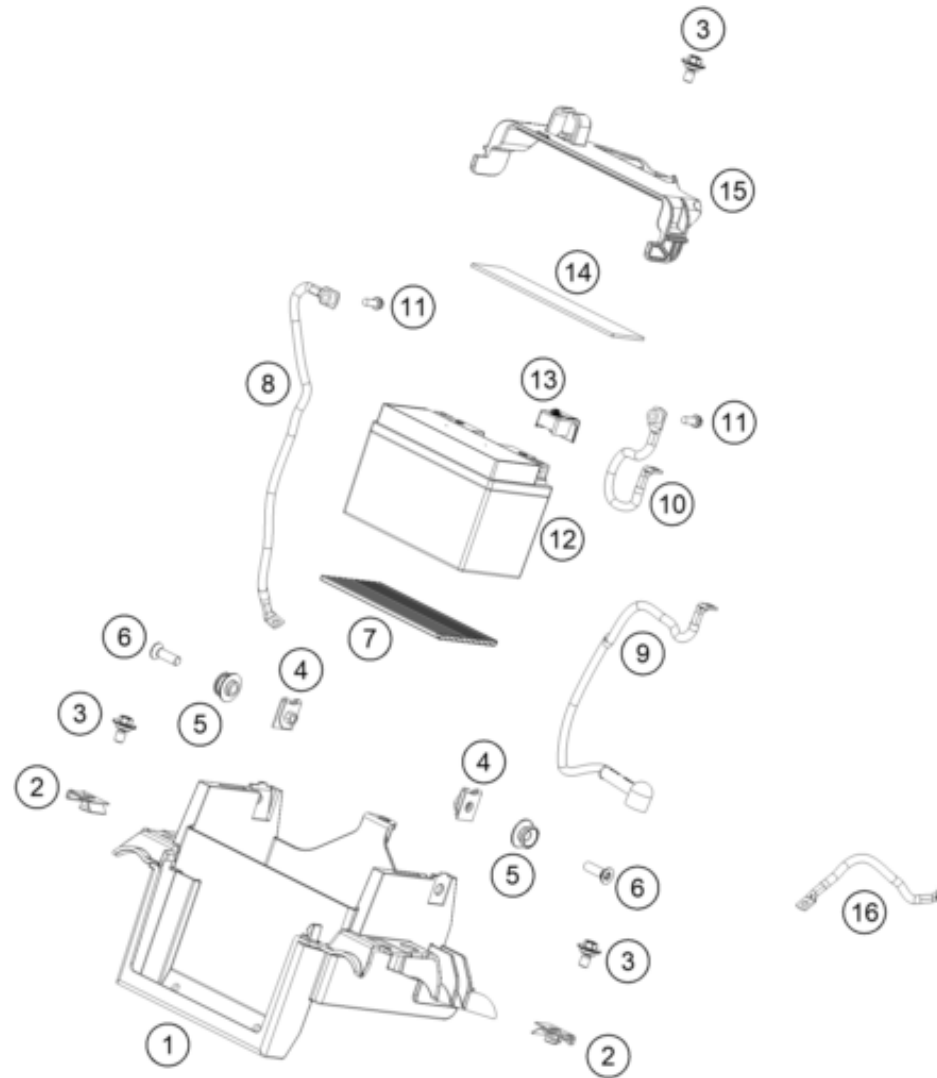

23A6461010

62630

* NEW PART

X ON DEMAND

POS	PARTNUMBER		PIECE
1	A61011075000	Main harness	1
3	63711085000	Engine wiring harness	1
4	C90711058010	Protection cap starter relay	1
5	76211058000	STARTER RELAY 07	1
6	C0330001409100	RUBBER CABLE TIE 75MM 03	x
6	C90711093045	RUBBER CABLE TIE 45MM 03	x
7	C90711094000	BAR SPACER 4/7 BLACK	2
8	61111057000	RELAY CM1A-R-12V-H80 07	5
9	C90011076140	CABLE TIE 140/2,5MM BLACK	x
9	C90711076250	CABLE TIE 250/4,8MM BLACK	x
10	C90711109030	FUSE 30 A	1
11	C61111018100	TEMPERATURE SENSOR	1
12	64111059020	Cable holder, attachable	1
13	C76011060100	Gleichstromhorn 12V	1
14	C61011083000	Connector support front	1
15	C0000250602000	HH collar screw M6x20 TX30	2
16	60311034000	VOLTAGE REGULATOR	1
17	58605083014	SCREW M5X14 TORX 25 07	2
19	60711042000	Power socket 12V	1
20	C60311042050	Lid 12V-socket	1
21	C61011083050	plug board front	1
22	C61011034010	cabl bracket voltage regulator	1
23	C0073800600800	AH OVAL SCREW ISO 7380 M 6X8	2

23A6461110

63650

* NEW PART

X ON DEMAND

POS	PARTNUMBER		PIECE
1	C63508025110	Electrics bracket front	1
2	54603048100	clip nut M6	2
3	C90708000012	special screw M6x12x3	3
4	93008082010	Range change metal nut M6	2
5	C63507040070	Seat bushing	2
6	N0145810602000	Countersunk screw M6x20-A2-70 TX30	2
7	C63511053050	rubber battery holder	1
8	C90011097000	ground cable	1
9	C90011059000	starter cable	1
10	C63511059050	battery cable	1
11	C0000250602000	HH collar screw M6x20 TX30	2
12	C90111053000	Battery HTZ12A-BS(DA) charged	1
13	C90711059060	Positive terminal cover	1
14	C63508055010	cellular rubber 33x132	1
15	C63508055100	Clamping bracket	1
16	C90011096000	mass cable starter-frame	1