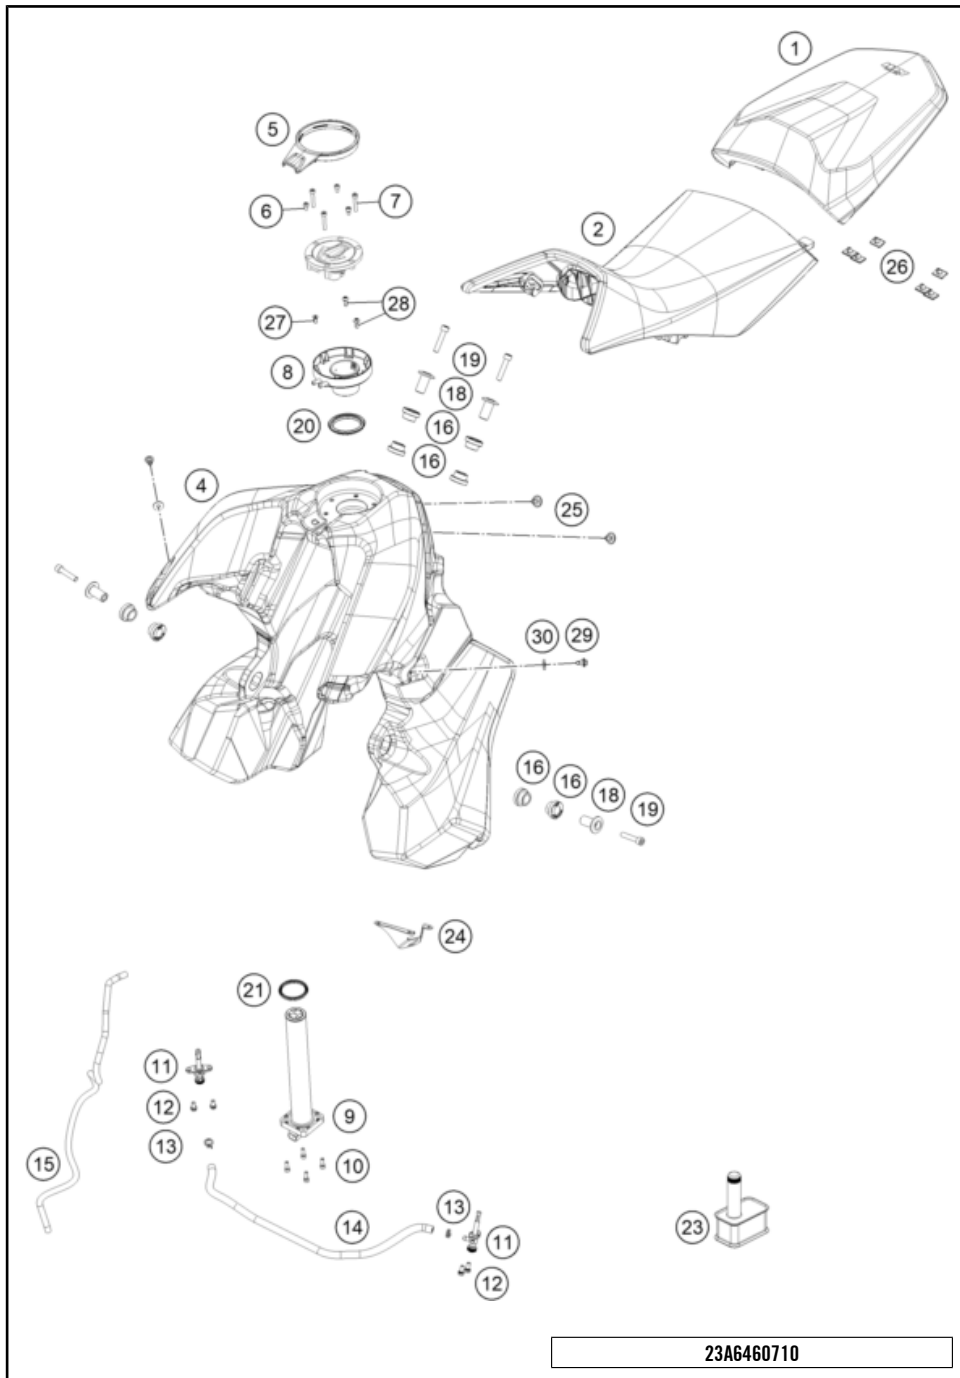

POS	PARTNUMBER		PIECE
1	C64607047000C1	seat passenger	1
2	C61007040000C1	Seat rider	1
4	C63507613000CB	Fuel tank	1
5	C63507058000	Fuel tank fairing	1
6	C0912050083	Cap head screw, ISO 14579, M5x8-10.9	3
7	C0009120503000	AH SCREW DIN0912-M 5X30	3
8	A61007008050	Fuel tank filler neck	1
9	63507080200	Fuel lever sensor	1
10	C0009120501600	AH SCREW DIN0912-M 5X16	4
11	C58507003200	FUEL COCK CPL.	2
12	C0000250601200	HH collar screw M6x12 TX30	4
13	58031005000	CLAMP YDNAC 10128 12MM	2
14	C63507016000	Interconnection hose	1
15	C63515027100	Tank overflow hose 718mm	1
16	C61007065000	collar bushing, front tank holder	8
18	C61007060000	collar bushing, bearing, outside	4
19	N0009120804000	SHCS DIN 912 M8x40	4
20	C21007008251	Seal, tank insert	1
21	C90707080090	Gasket fuel level sensor	1
23	00001000015	Motorex Fuel Stabilizer 125ml	1
24	C64607087010	Cover fuel pump	1
25	N0900000601200	Seat screw M6x11.5 ISA30	2
26	C90707040041	Isolation pad	6
27	C0000190501200	COUNTERSUNK SCREW ISA25 M5X12	1
28	58605083014	SCREW M5X14 TORX 25 07	2
29	59001092050	SPECIAL SCREW M6X12,5 WS=8	2
30	0021060003	WASHER DIN9021-A 6,4	2

23A6460710

62598

* NEW PART X ON DEMAND