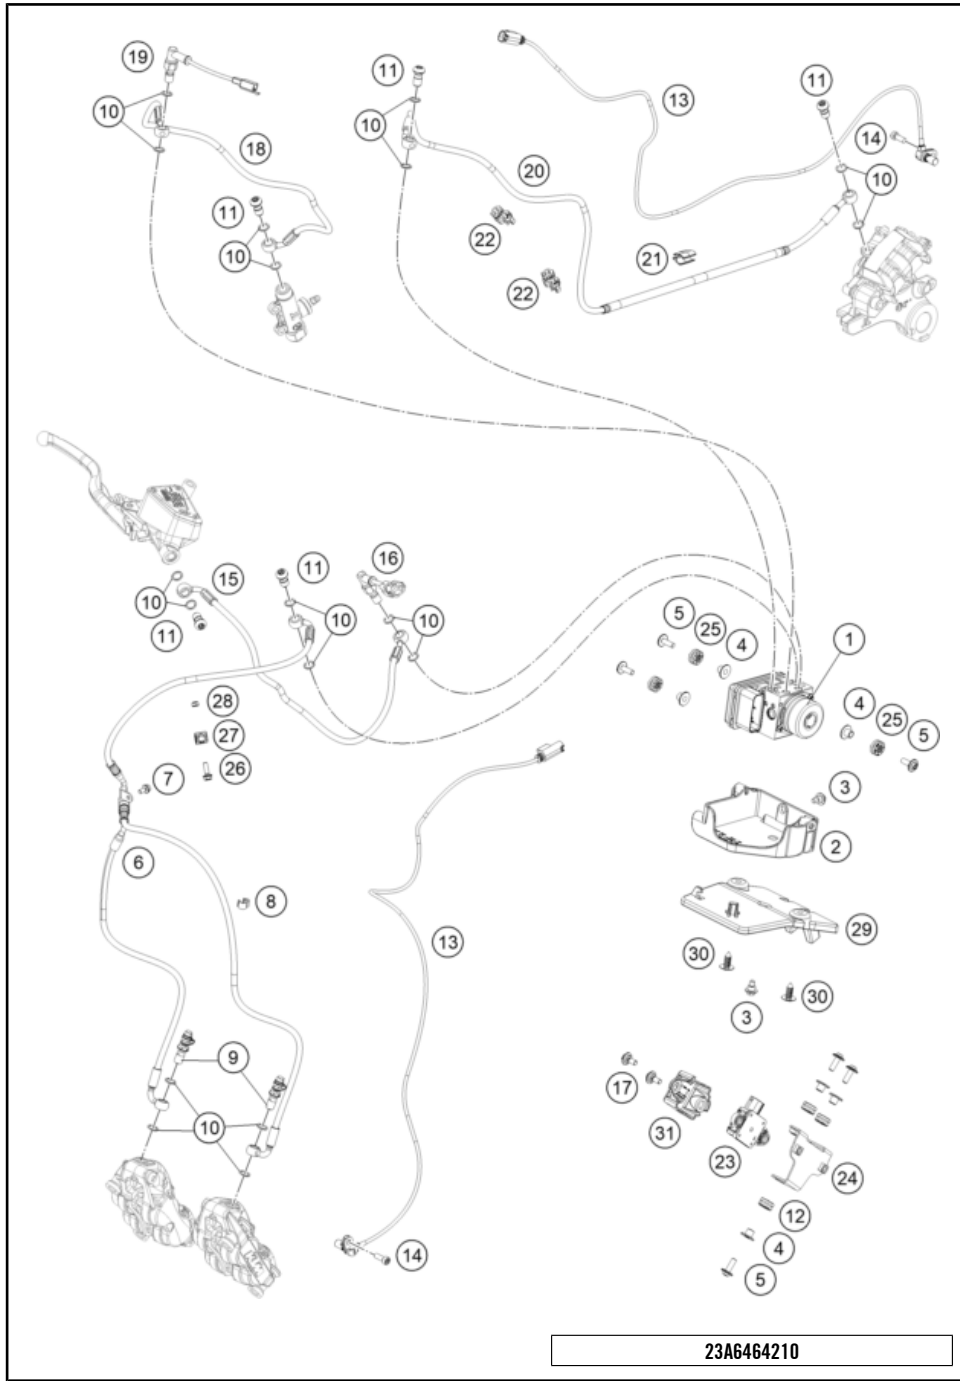

POS	PARTNUMBER		PIECE
1	A61042031044	ABS module filled	1
2	C63542040100	holder ABS module	1
3	59001092050	SPECIAL SCREW M6X12,5 WS=8	2
4	61342041100	Collar bushing 6,5x9x18x8,5	6
5	C90714017000	SPECIAL SCREW M6X18 ISA30 08	6
6	A64642003000	Brake line front	1
7	C0000250501000	HH collar screw M5x10 TX30	1
8	C90711094000	BAR SPACER 4/7 BLACK	8
9	62513020000	BLEEDER SCREW CPL. 05	2
10	0603100141	sealing ring DIN 7603 10x14x1	18
11	C62113020100	banjo bolt M10x1x19.5	5
12	C62142041100	DUMPER 40 SHORE	3
13	76042125000	ABS-SENSOR	2
14	C0145800601600	SHCS ISO 14580 M6x16	2
15	A64642001000	Front brake line	1
16	63711051000	Brake light switch	1
17	C90708000015	SPECIAL SCREW M6X15X3	2
18	A64642002000	Rear brake line	1
19	62111051000	BRAKE LIGHT SWITCH REAR	1
20	A64642004000	Rear brake line	1
21	C90713026100	Hose bracket 10/4	1
22	C90742046000	Bracket ABS line d7.5	2
23	61542090000	Angle sensor	1
24	6354219003033	Retaining bracket, angle sensor compl.	1
25	C90742041000	Damper ABS modulator	3
26	N0000250501600	HH collar screw M5x16 TX30	1
27	C60113146000	SUPPORT FOR BRAKE HOSE M5	1
28	N0009850500500	Self-locking nut DIN 985 M5	1
29	C61042040010	Heatshield ECU	1
30	C61103165000	Plug for M8	2
31	C61342090050	COVER SENSOR BOX	1

23A6464210

63668

* NEW PART

X ON DEMAND